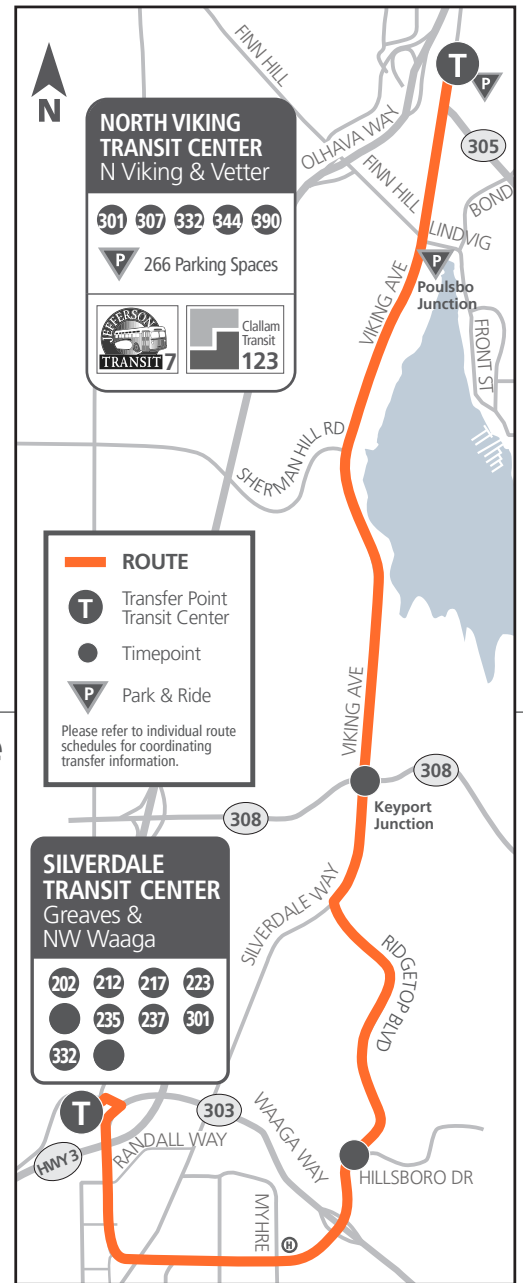

Poulsbo/Silverdale

**Temporarily
Reduced Service
Effective April 1, 2020**

#332 Poulsbo/Silverdale – Temporarily Reduced Service MONDAY - FRIDAY

T North Viking Transit Center	Keyport Junction	Ridgetop & Hillsboro	T Arrive Silverdale Transit Center	T Depart Silverdale Transit Center	Ridgetop & Hillsboro	Keyport Junction	T North Viking Transit Center
JT AM 7:30	AM 7:38	AM 7:45	AM 7:55	AM 8:00	AM 8:07	AM 8:15	AM 8:25
8:30	8:38	8:45	8:55	9:00	9:07	9:15	9:25
9:30	9:38	9:45	9:55	10:00	10:07	10:15	JT 10:25
JT 10:30	10:38	10:45	10:55	11:00	11:07	11:15	11:25
11:30	11:38	11:45	11:55	PM 12:00	PM 12:07	PM 12:15	PM 12:25
PM 12:30	PM 12:38	PM 12:45	PM 12:56	1:00	1:07	1:15	1:25
1:30	1:38	1:45	1:56	2:00	2:07	2:15	2:25
2:30	2:38	2:45	2:56	3:00	3:08	3:15	3:25
3:30	3:39	3:45	3:58	4:00	4:08	4:15	JT 4:25
JT 4:30	4:39	4:45	5:00	5:00	5:08	5:15	5:25
5:30	5:38	5:45	5:58	6:00	6:07	6:15	JT 6:25

SATURDAY

T North Viking Transit Center	Keyport Junction	Ridgetop & Hillsboro	T Arrive Silverdale Transit Center	T Depart Silverdale Transit Center	Ridgetop & Hillsboro	Keyport Junction	T North Viking Transit Center
AM 8:30	AM 8:38	AM 8:45	AM 8:55	AM 9:00	AM 9:07	AM 9:15	AM 9:25
9:30	9:38	9:45	9:55	10:00	10:07	10:15	JT 10:25
JT 10:30	10:38	10:45	10:55	11:00	11:07	11:15	11:25
11:30	11:38	11:45	11:55	PM 12:00	PM 12:07	PM 12:15	PM 12:25
PM 12:30	PM 12:38	PM 12:45	PM 12:55	1:00	1:07	1:15	1:25
1:30	1:38	1:45	1:55	2:00	2:07	2:15	2:25
2:30	2:38	2:45	2:55	3:00	3:07	3:15	JT 3:25
JT 3:30	3:38	3:45	3:55	4:00	4:07	4:15	4:25
4:30	4:38	4:45	4:55	5:00	5:07	5:15	5:25
5:30	5:38	5:45	5:55	6:00	6:07	6:15	6:25

Track Your Ride

See the current location of our buses and ferries with the Kitsap Transit Tracker App by DoubleMap. [kitsaptransit.com/TrackMyRide](https://www.kitsaptransit.com/TrackMyRide)

Connect with Us