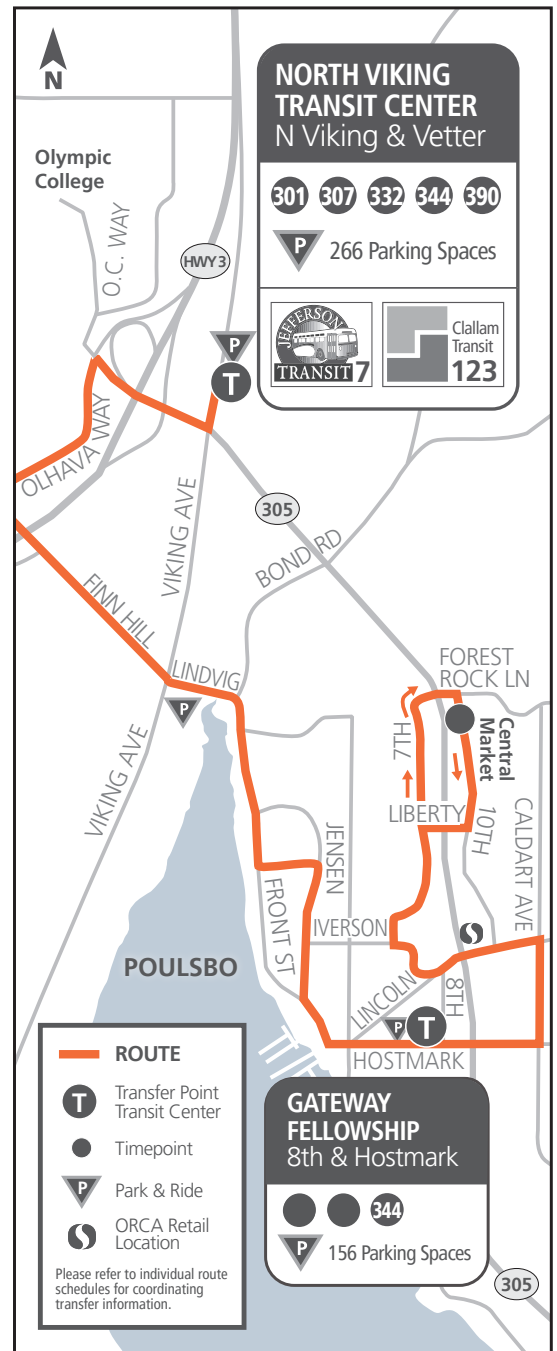

Poulsbo Central

**Temporarily
Reduced Service
Effective April 1, 2020**

#344 Poulsbo Central Temporarily Reduced Service

MONDAY - FRIDAY | Departure Times

North Viking Transit Center	Olhava Way at Walmart	Gateway Fellowship	10th Ave & Forest Rock Ln (Central Market)	Gateway Fellowship	Olhava Way at Walmart	North Viking Transit Center
AM 8:30	AM 8:34	AM 8:44	AM 8:55	AM 9:08	AM 9:19	AM 9:23
9:30	9:34	9:44	9:55	10:08	10:19	10:23
10:30	10:34	10:44	10:55	11:08	11:19	11:23
11:30	11:34	11:44	11:55	PM 12:08	PM 12:19	PM 12:23
PM 12:30	PM 12:34	PM 12:44	PM 12:55	1:08	1:19	1:23
1:30	1:34	1:44	1:55	2:08	2:19	2:23
2:30	2:34	2:44	2:55	3:08	3:19	3:23
3:30	3:34	3:44	3:55	4:08	4:19	4:23
4:30	4:34	4:44	4:55	5:08	5:19	5:23
5:30	5:34	5:45	5:55	---	---	---

SATURDAY | Departure Times

North Viking Transit Center	Olhava Way at Walmart	Gateway Fellowship	10th Ave & Forest Rock Ln (Central Market)	Gateway Fellowship	Olhava Way at Walmart	North Viking Transit Center
AM 10:30	AM 10:34	AM 10:44	AM 10:55	AM 11:08	AM 11:19	AM 11:23
11:30	11:34	11:44	11:55	PM 12:08	PM 12:19	PM 12:23
PM 12:30	PM 12:34	PM 12:44	PM 12:55	1:08	1:19	1:23
1:30	1:34	1:44	1:55	2:08	2:19	2:23
2:30	2:34	2:44	2:55	3:08	3:19	3:23
3:30	3:34	3:44	3:55	4:08	4:19	4:23
4:30	4:34	4:44	4:55	5:08	5:19	5:23
5:30	5:34	5:44	5:55	6:08	6:19	6:23

Track Your Ride

See the current location of our buses and ferries with the Kitsap Transit Tracker App by DoubleMap. [kitsaptransit.com/TrackMyRide](https://www.kitsaptransit.com/TrackMyRide)

Connect with Us