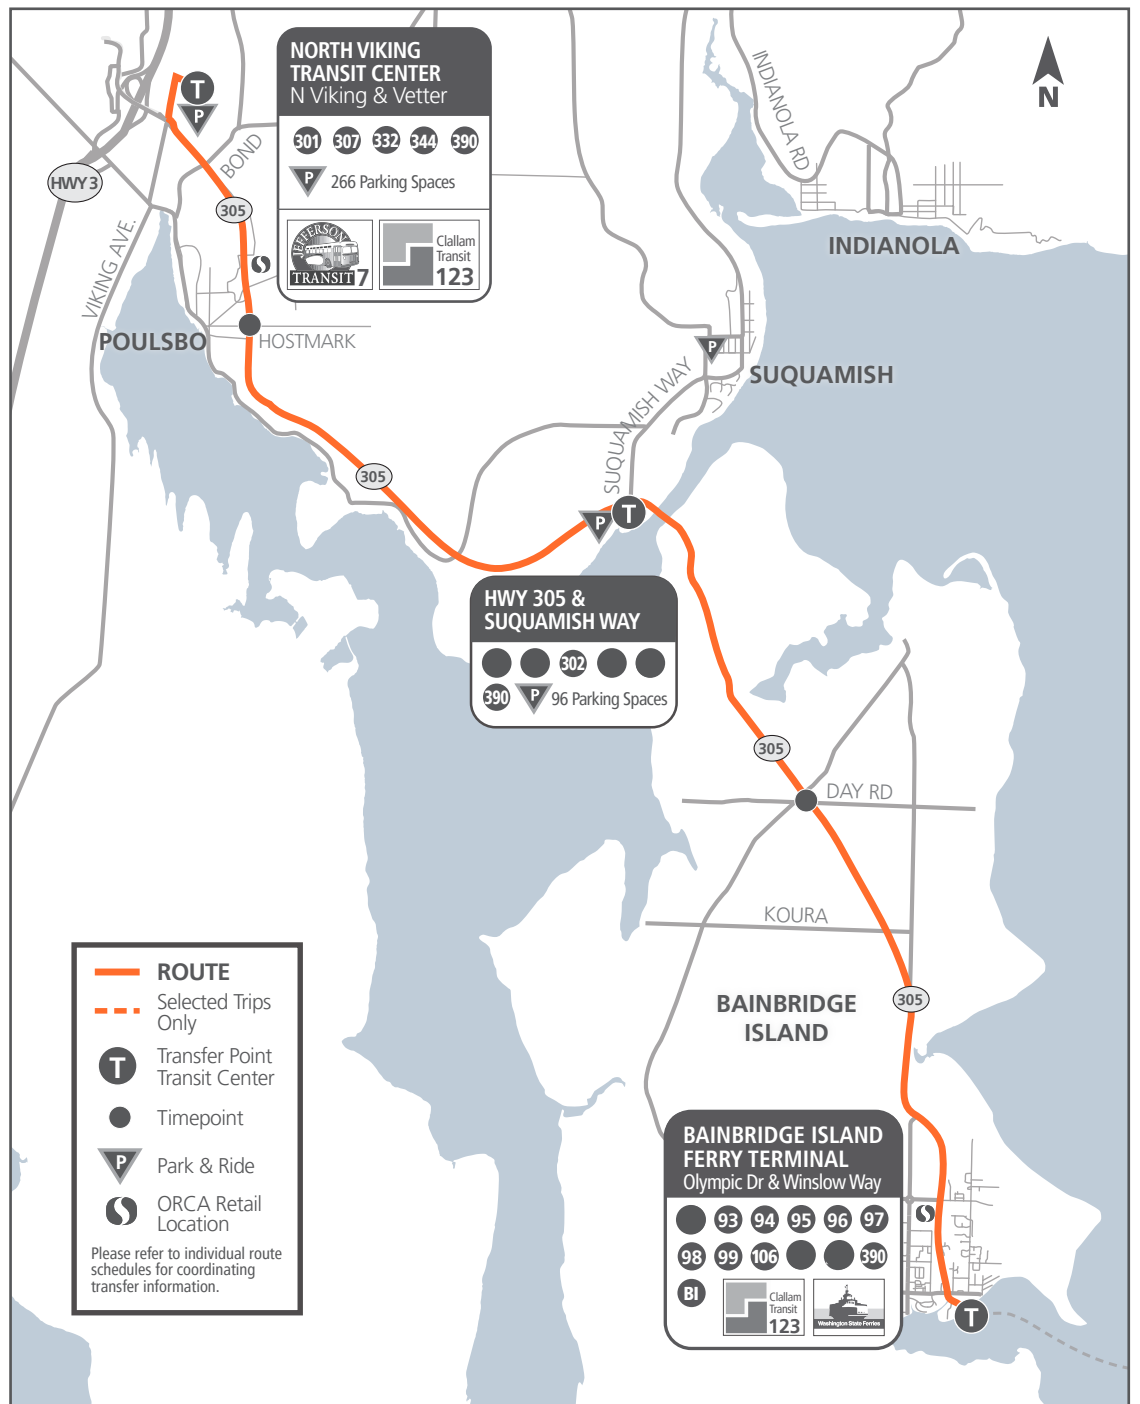

#390 Poulsbo/Bainbridge - Temporarily Reduced Schedule MONDAY – FRIDAY

North Viking Transit Center	Hwy. 305 & Hostmark St	Hwy. 305 & Suquamish Way	Hwy. 305 & Day Road	Arrive Bainbridge Island Ferry Terminal	Depart Bainbridge Island Ferry Terminal	Hwy. 305 & Day Road	Hwy. 305 & Suquamish Way	Hwy. 305 & Hostmark St	North Viking Transit Center
AM 4:47	AM 4:51	AM 4:58	AM 5:01	AM 5:10	---	---	---	---	---
5:33	5:37	5:45	5:48	6:05	AM 6:10	AM 6:21	AM 6:26	AM 6:33	AM 6:38
6:20	6:24	6:32	6:37	6:50	6:52	7:03	7:08	7:15	7:20
7:07	7:11	7:21	7:29	7:48	7:50	8:03	8:08	8:15	8:20
7:44	7:48	8:04	8:12	8:35	8:37	8:48	8:53	9:00	9:05
8:51	8:55	9:07	9:13	9:25	9:27	9:38	9:43	9:50	9:55
9:36	9:40	9:48	9:52	10:05	10:16	10:27	10:32	10:39	10:45
10:41	10:45	10:53	10:57	11:10	11:21	11:32	11:37	11:44	11:50
11:36	11:40	11:48	11:52	PM 12:05	PM 12:09	PM 12:20	PM 12:25	12:32	12:40
PM 12:31	PM 12:35	PM 12:43	PM 12:47	1:00	1:05	1:17	1:22	1:30	1:38
1:21	1:25	1:33	1:37	1:50	1:52	2:04	2:09	2:17	2:25
2:11	2:15	2:23	2:27	2:40	2:45	2:57	3:03	3:11	3:19
3:05	3:10	3:18	3:22	3:35	3:40	3:54	4:03	4:12	4:22
3:42	3:47	3:56	4:00	4:13	4:30	*4:46	*4:58	*5:10	5:20
4:44	4:49	4:58	5:02	5:15	5:25	*5:38	*5:50	*5:58	6:05
5:40	5:45	5:53	5:57	6:10	6:25	*6:37	*6:42	*6:49	6:55
6:32	6:36	6:43	6:47	7:00	7:10	7:21	7:25	7:32	7:37
7:43	7:47	7:54	7:58	8:10	8:13	8:24	8:28	8:35	8:40
---	---	---	---	---	8:55	9:06	9:11	9:17	9:22

SATURDAY

North Viking Transit Center	Hwy. 305 & Hostmark St	Hwy. 305 & Suquamish Way	Hwy. 305 & Day Road	Arrive Bainbridge Island Ferry Terminal	Depart Bainbridge Island Ferry Terminal	Hwy. 305 & Day Road	Hwy. 305 & Suquamish Way	Hwy. 305 & Hostmark St	North Viking Transit Center
AM 8:08	AM 8:11	AM 8:19	AM 8:23	AM 8:35	AM 8:35	AM 8:46	AM 8:50	AM 8:58	AM 9:02
9:03	9:06	9:15	9:19	9:30	9:35	9:46	9:50	9:59	10:03
9:43	9:46	9:55	9:59	10:10	10:15	10:26	10:30	10:39	<i>JT</i> 10:43
10:53	10:56	11:05	11:09	11:20	11:20	11:31	11:35	11:44	11:48
11:38	11:41	11:50	11:54	PM 12:05	PM 12:05	PM 12:16	PM 12:20	PM 12:29	PM 12:33
PM 12:38	PM 12:41	PM 12:50	PM 12:54	1:05	1:10	1:21	1:25	1:34	1:38
1:28	1:31	1:40	1:44	1:55	1:55	2:06	2:10	2:19	2:23
2:23	2:26	2:35	2:39	2:50	2:50	3:01	3:05	3:14	<i>JT</i> 3:18
3:18	3:21	3:30	3:34	3:45	3:50	4:01	4:05	4:14	4:18
<i>JT</i> 3:58	4:01	4:10	4:14	4:25	4:30	4:41	4:45	4:54	4:58
5:00	5:03	5:12	5:16	5:27	5:30	5:41	5:45	5:54	5:58
5:43	5:46	5:55	5:59	6:10	6:15	6:26	6:30	6:39	6:43
6:33	6:36	6:44	6:48	7:00	7:05	7:16	7:20	7:28	7:32

* Estimated time of arrival. The bus may arrive late depending on ferry arrival and/or traffic conditions.

Additional service between Poulsbo and Bainbridge Island is available on the Routes 333 & 338.

For mid-day service on Bainbridge Island, see the *BI Ride brochure*.