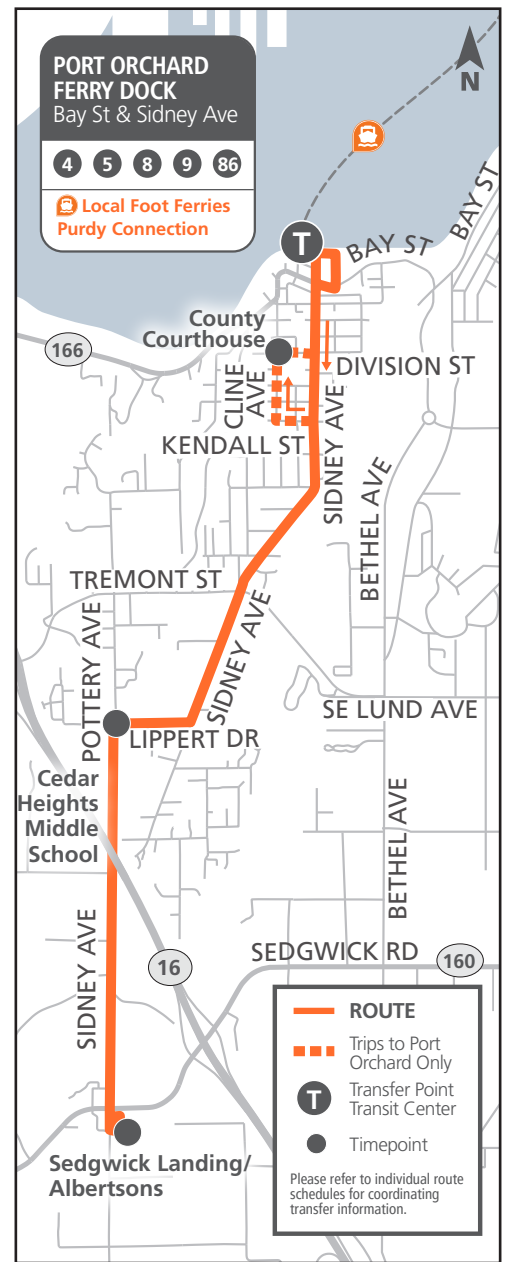

Sidney

**Temporarily
Reduced Service**
Effective April 1, 2020

#5 Sidney – Temporarily Reduced Service MONDAY - FRIDAY | Departure Times

T Port Orchard Ferry Dock	Lippert & Pottery	Sedgwick Landing	Lippert & Pottery	County Courthouse	T Port Orchard Ferry Dock
AM 8:00	AM 8:06	AM 8:10	AM 8:14	AM 8:20	AM 8:25
9:00	9:06	9:10	9:14	9:20	9:25
10:00	10:06	10:10	10:14	10:20	10:25
11:00	11:06	11:10	11:14	11:20	11:25
PM 12:00	PM 12:06	PM 12:10	PM 12:14	PM 12:20	PM 12:25
1:00	1:06	1:10	1:14	1:20	1:25
2:00	2:06	2:10	2:14	2:20	2:25
3:00	3:06	3:10	3:14	3:20	3:25
4:00	4:06	4:10	4:14	4:20	4:25
5:00	5:06	5:10	5:14	5:20	5:25

SATURDAYS

T Port Orchard Ferry Dock	Lippert & Pottery	Sedgwick Landing	Lippert & Pottery	County Courthouse	T Port Orchard Ferry Dock
AM 10:00	AM 10:06	AM 10:10	AM 10:14	AM 10:20	AM 10:25
11:00	11:06	11:10	11:14	11:20	11:25
PM 12:00	PM 12:06	PM 12:10	PM 12:14	PM 12:20	PM 12:25
1:00	1:06	1:10	1:14	1:20	1:25
2:00	2:06	2:10	2:14	2:20	2:25
3:00	3:06	3:10	3:14	3:20	3:25
4:00	4:06	4:10	4:14	4:20	4:25
5:00	5:06	5:10	5:14	5:20	5:25

Track Your Ride

See the current location of our buses and ferries with the Kitsap Transit Tracker App by DoubleMap. [kitsaptransit.com/TrackMyRide](https://www.kitsaptransit.com/TrackMyRide)

Connect with Us

Do you have questions about this schedule?
360.377.BUSS (2877) **800.501.RIDE** (7433)
 Email: KitsapRide@KitsapTransit.com
 Web: www.kitsaptransit.com
 Follow us @kitsaptransit