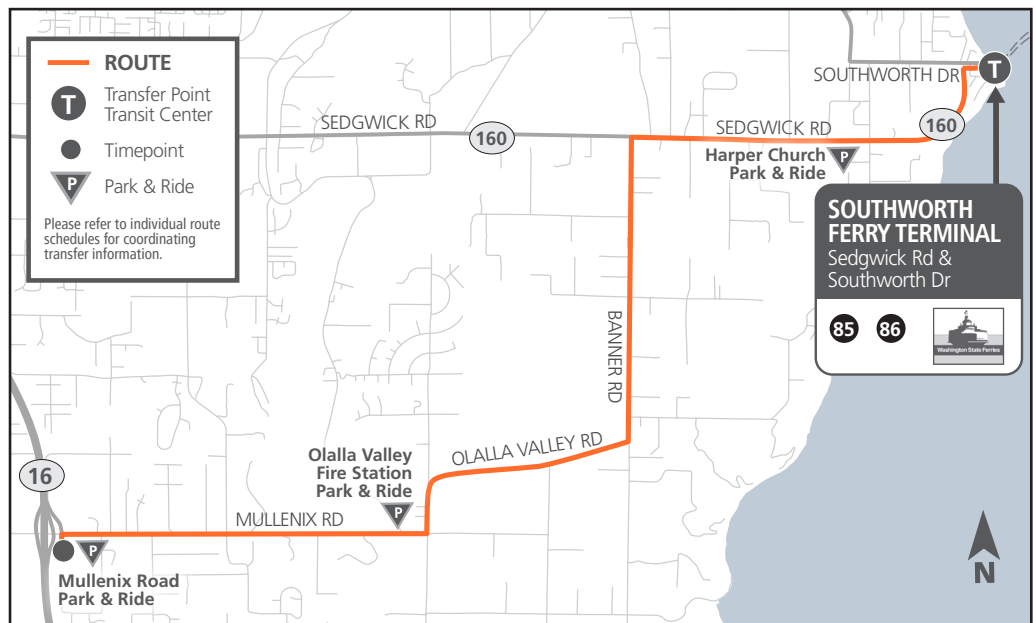

Mullenix

**Temporarily
Reduced Service
Effective April 1, 2020**

#85 Mullenix Express – Temporarily Reduced Service

WEEKDAYS AM

			<i>Washington State Ferry Departs</i>
Mullenix Park & Ride	Harper Church Park & Ride	Southworth Ferry	
AM 4:35	AM 4:52	AM 4:55	AM 5:00
5:25	5:39	5:42	5:50
---	6:22	6:25	6:45
6:13	6:30	6:33	6:45
---	7:00	7:03	7:15

WEEKDAYS PM

<i>Washington State Ferry Arrival</i>			
<i>Washington State Ferry Arrival</i>	* Southworth Ferry	Harper Church Park & Ride	Mullenix Park & Ride
PM 4:07	PM 4:07	PM 4:10	---
4:32	4:32	4:34	PM 4:50
5:12	5:15	5:18	---
5:47	5:47	5:50	On Request
6:17	6:20	6:23	6:37
6:52	6:52	6:55	---

* The bus will depart after the ferry arrives and passengers have loaded, not before the scheduled departure time.

Track Your Ride

See the current location of our buses and ferries with the Kitsap Transit Tracker App by DoubleMap. kitsaptransit.com/TrackMyRide