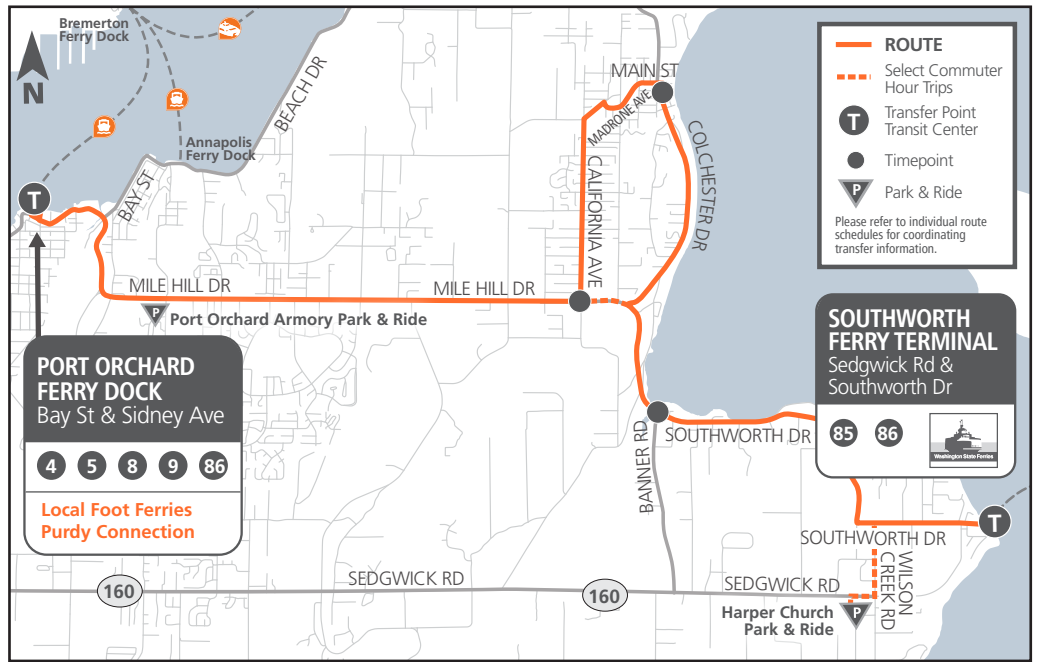

Southworth Shuttle

**Temporarily
Reduced Service
Effective April 1, 2020**

#86 Southworth Shuttle – Temporarily Reduced Service MONDAY - FRIDAY

PORT ORCHARD to SOUTHWORTH								
T	P	T	T	T	P	T	T	T
Port Orchard Ferry	Port Orchard Armory Park & Ride	Mile Hill at California	Colchester - Manchester Post Office	Southworth & Banner	Harper Church Park & Ride	Southworth Ferry Dock	Southworth Parking Lot	WA State Ferry Departs
---	AM 5:20	AM 5:25	AM 5:30	AM 5:35	---	---	AM 5:40	AM 5:50
AM 6:00	6:05	6:10	6:15	6:20	---	---	6:25	6:45
7:15	7:20	7:25	7:30	7:35	AM 7:44	---	7:50	7:55
PM 3:30	PM 3:34	PM 3:41	---	PM 3:43	---	PM 3:50	---	PM 3:55
4:00	4:05	4:12	PM 4:17	4:21	drop-offs on request	4:30	---	4:45
4:30	4:35	---	---	---	---	---	---	---
5:00	5:05	5:12	5:17	5:21	drop-offs on request	5:30	---	5:55
5:30	5:34	5:39	5:44	5:48	drop-offs on request	5:55	---	6:25
6:30	6:34	6:39	6:44	6:48	drop-offs on request	6:55	---	7:00

SOUTHWORTH to PORT ORCHARD								
T	T	P	T	T	T	T	T	T
WA State Ferry Arrives	Southworth Ferry Dock	Southworth Parking Lot	Harper Church Park & Ride	Southworth & Banner	Colchester - Manchester Post Office	Mile Hill at California	Mile Hill & Retsil (PO Armory)	Port Orchard Ferry
AM 4:47	---	AM 5:00	---	AM 5:05	AM 5:10	AM 5:15	AM 5:20	AM 5:25
5:37	---	5:55	---	6:00	6:05	6:10	6:15	6:25
6:27	---	6:28	---	6:34	6:38	6:43	6:48	6:55
6:27	---	6:50	AM 6:53	7:00	7:05	7:10	7:15	7:22
7:02	---	7:03	---	7:08	---	7:10	7:15	7:22
7:42	---	7:50	drop-offs on request	7:55	8:00	8:05	8:10	8:15
PM 3:42	PM 3:55	---	---	PM 4:00	PM 4:06	PM 4:12	PM 4:17	PM 4:25
4:32	*4:32	Ferry-Take-Home (No Harper Church, Ride Bus #85)						
5:47	*5:47	Ferry-Take-Home (No Harper Church, Ride Bus #85)						
6:17	*6:17	Ferry-Take-Home (No Harper Church, Ride Bus #85)						
7:12	*7:12	Ferry-Take-Home (No Harper Church, Ride Bus #85)						