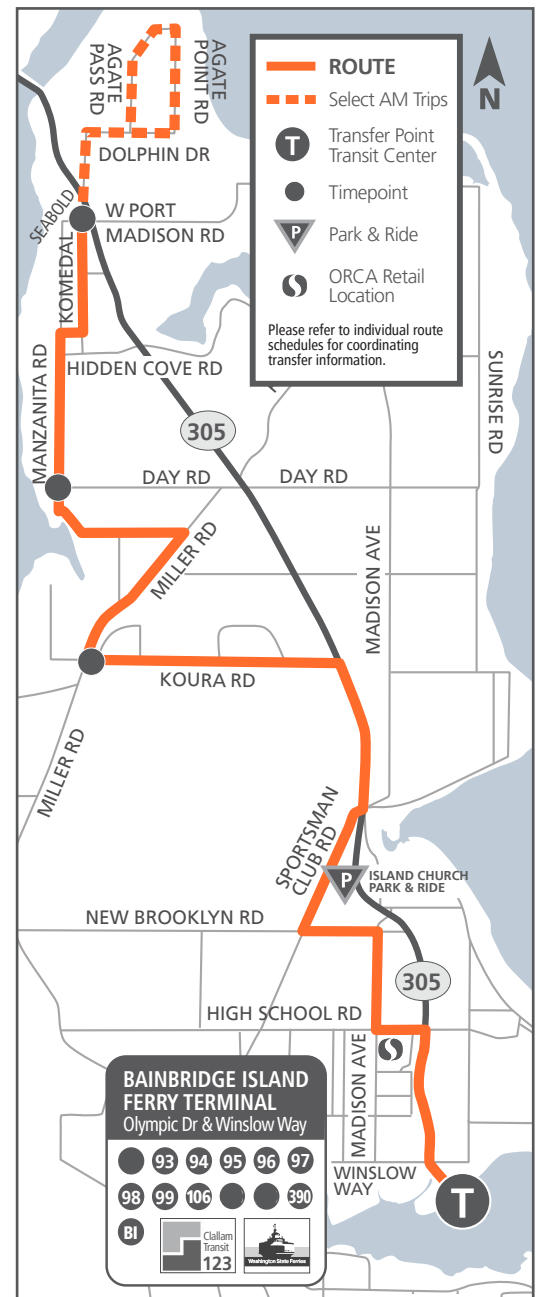

Track Your Ride

See the current location of our buses and ferries with the Kitsap Transit Tracker App by DoubleMap. [kitsaptransit.com/TrackMyRide](https://www.kitsaptransit.com/TrackMyRide)

Connect with Us

Do you have questions about this schedule?
360.377.BUSS (2877) **800.501.RIDE** (7433)
Email: KitsapRide@KitsapTransit.com
Web: www.kitsaptransit.com
Follow us @kitsaptransit