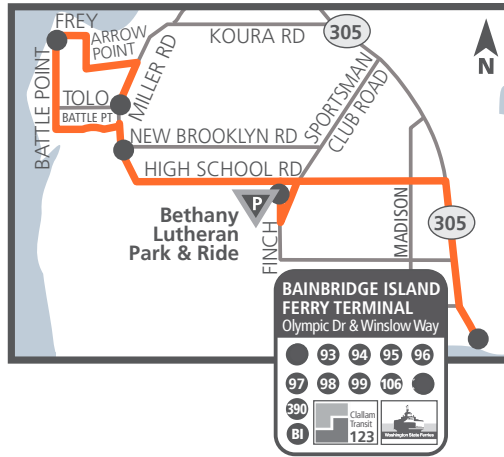

Battle Point

**Temporarily
Reduced Service
Effective April 1, 2020**

ROUTE ● Timepoint
T Transfer Point Transit Center **P** Park & Ride
 Please refer to individual route schedules for coordinating transfer information.

#95 Battle Point

AM trips arriving at Bainbridge Terminal at 6:05am, 6:50am and 7:40am. All PM trips.

#95 Battle Point

AM trips arriving at Bainbridge Terminal at 8:35am.

#95 Battle Point – Temporarily Reduced Service WEEKDAYS AM

Miller & Tolo	Frey & Battle Point	Springridge & Fletcher Bay	Miller & New Brooklyn	P Bethany Lutheran Park & Ride	T Bainbridge Island Ferry Terminal	
AM 4:37	AM 4:43	AM 4:49	AM 4:55	AM 5:02	AM 5:10	
5:36	5:42	---	5:49	5:56	6:05	Bus returns to start of route traveling High School Rd.
6:21	6:27	---	6:34	6:41	6:50	
7:08	7:14	---	7:21	7:28	via Madison 7:40	
7:57	8:03	8:09	8:15	8:23	8:35	End of Service

#95 Battle Point – Temporarily Reduced Service WEEKDAYS PM

T Bainbridge Island Ferry Terminal	P Bethany Lutheran Park & Ride	Miller & New Brooklyn	Frey & Battle Point	Miller & Tolo	
PM 3:40	PM 3:47	PM 3:52	PM 3:56	PM 4:02	
4:35	4:42	4:47	4:51	4:57	Bus returns to Ferry traveling High School Rd.
5:30	5:40	5:45	5:49	5:55	
6:25	6:35	6:40	6:44	6:50	
*7:10	#95 Ferry-Take-Home North (93/94/96/106)				End of service