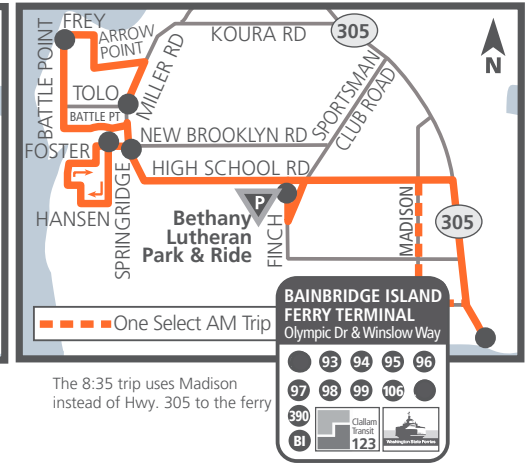

Battle Point

**Temporarily
Reduced Service
Effective April 1, 2020**

ROUTE ● Timepoint
T Transfer Point Transit Center **P** Park & Ride
 Please refer to individual route schedules for coordinating transfer information.

#95 Battle Point

AM trips arriving at Bainbridge Terminal at 6:05am, 6:50am and 7:40am. All PM trips.

#95 Battle Point

AM trips arriving at Bainbridge Terminal at 8:35am.

#95 Battle Point – Temporarily Reduced Service WEEKDAYS AM

Miller & Tolo	Frey & Battle Point	Springridge & Fletcher Bay	Miller & New Brooklyn	P Bethany Lutheran Park & Ride	T Bainbridge Island Ferry Terminal	
AM 4:37	AM 4:43	AM 4:49	AM 4:55	AM 5:02	AM 5:10	
5:36	5:42	---	5:49	5:56	6:05	Bus returns to start of route traveling High School Rd.
6:21	6:27	---	6:34	6:41	6:50	
7:08	7:14	---	7:21	7:28	via Madison 7:40	
7:57	8:03	8:09	8:15	8:23	8:35	End of Service

#95 Battle Point – Temporarily Reduced Service WEEKDAYS PM

T Bainbridge Island Ferry Terminal	P Bethany Lutheran Park & Ride	Miller & New Brooklyn	Frey & Battle Point	Miller & Tolo	
PM 3:40	PM 3:47	PM 3:52	PM 3:56	PM 4:02	
4:35	4:42	4:47	4:51	4:57	Bus returns to Ferry traveling High School Rd.
5:30	5:40	5:45	5:49	5:55	
6:25	6:35	6:40	6:44	6:50	
*7:10	#95 Ferry-Take-Home North (93/94/96/106)				End of service