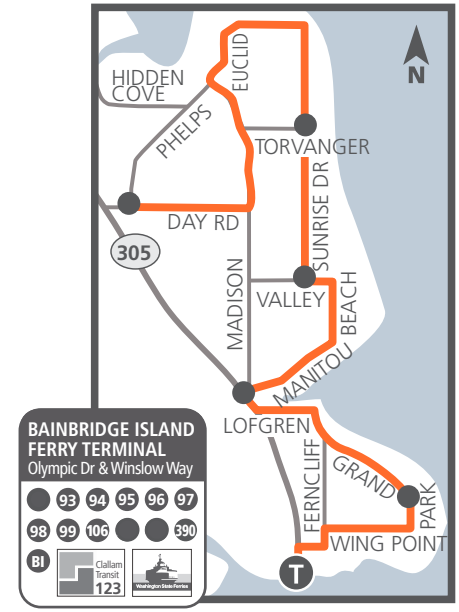

Sunrise

**Temporarily
Reduced Service
Effective April 1, 2020**

#96 Sunrise

AM trips arriving at Bainbridge Terminal at 6:00am, 6:47am and 7:43am. All PM trips.

#96 Sunrise

AM trips arriving at Bainbridge Terminal at 8:30am.

ROUTE ● Timepoint
T Transfer Point Transit Center **P** Park & Ride
 Please refer to individual route schedules for coordinating transfer information.

**#96 Sunrise – Temporarily Reduced Service
WEEKDAYS AM**

Phelps & Day	Sunrise & Torvanger	Sunrise & Valley	Madison & Manitou Beach	Grand & Park	T Bainbridge Island Ferry Terminal	
AM 4:34	AM 4:43	AM 4:47	AM 4:52	AM 4:58	AM 5:05	Bus returns to start of route traveling Hwy. 305 to Day Rd.
5:33	5:42	5:46	5:49	5:53	6:00	
6:18	6:27	6:31	6:34	6:38	6:47	
7:13	7:22	7:26	7:29	7:33	7:43	
* 7:59	8:08	8:12	8:17	8:23	8:30	End of Service

* See map for route details

**Makes connections with WSF. Ferry-Take-Home buses will depart after the ferry arrives and passengers have loaded. Buses will drop passengers only along the route(s) indicated, at the bus stop nearest their home. There are some exceptions where routes overlap or there are no bus stops. Buses may deviate from the normal route to speed delivery of a passenger to a marked stop. Ferry-Take-Home buses do not make pickups after departing the Bainbridge Ferry.