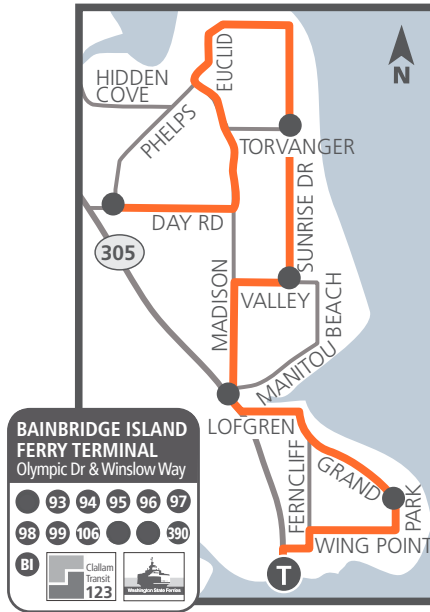

Sunrise

**Temporarily
Reduced Service
Effective April 1, 2020**

#96 Sunrise

AM trips arriving at Bainbridge Terminal at 6:00am, 6:47am and 7:43am. All PM trips.

#96 Sunrise

AM trips arriving at Bainbridge Terminal at 8:30am.

ROUTE ● Timepoint
T Transfer Point Transit Center **P** Park & Ride
 Please refer to individual route schedules for coordinating transfer information.

**#96 Sunrise – Temporarily Reduced Service
WEEKDAYS AM**

Phelps & Day	Sunrise & Torvanger	Sunrise & Valley	Madison & Manitou Beach	Grand & Park	T Bainbridge Island Ferry Terminal	
AM 4:34	AM 4:43	AM 4:47	AM 4:52	AM 4:58	AM 5:05	Bus returns to start of route traveling Hwy. 305 to Day Rd.
5:33	5:42	5:46	5:49	5:53	6:00	
6:18	6:27	6:31	6:34	6:38	6:47	
7:13	7:22	7:26	7:29	7:33	7:43	
* 7:59	8:08	8:12	8:17	8:23	8:30	End of Service

* See map for route details

**Makes connections with WSF. Ferry-Take-Home buses will depart after the ferry arrives and passengers have loaded. Buses will drop passengers only along the route(s) indicated, at the bus stop nearest their home. There are some exceptions where routes overlap or there are no bus stops. Buses may deviate from the normal route to speed delivery of a passenger to a marked stop. Ferry-Take-Home buses do not make pickups after departing the Bainbridge Ferry.