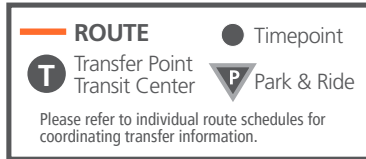

### #97 Crystal Springs

AM trips arriving at Bainbridge Terminal at 8:30am