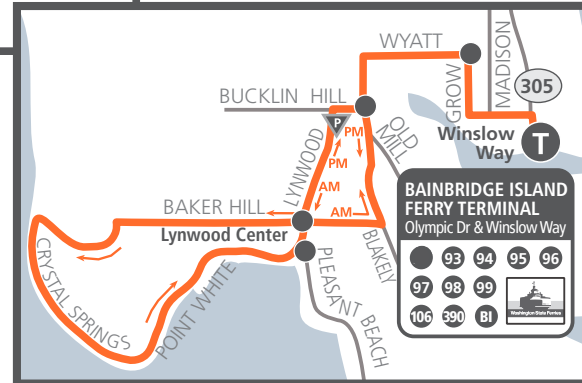

### #97 Crystal Springs

AM trips arriving at Bainbridge Terminal at 8:30am

### #97 Crystal Springs

AM trips arriving at Bainbridge Terminal at 6:10am, 6:50am and 7:45am. All PM trips.

## #97 Crystal Springs – Temporarily Reduced Service WEEKDAYS AM

<b>P</b> American Legion P&R	Lynwood & Baker Hill	Lynwood Center	Blakely & Bucklin	Grow & Wyatt	<b>T</b> Bainbridge Island Ferry Terminal	
AM 4:35	AM 4:42	AM 4:55	AM 4:59	AM 5:02	AM 5:10	Bus returns to start of route traveling Madison instead of Grow & Lynwood instead of Blakely.
---	5:42	5:55	5:59	6:02	6:10	
---	6:22	6:35	6:39	6:42	6:50	
---	7:17	7:30	7:34	7:37	7:45	
7:55	8:02	8:15	8:19	8:22	8:30	End of AM Service

### Track Your Ride

See the current location of our buses and ferries with the Kitsap Transit Tracker App by DoubleMap. [kitsaptransit.com/TrackMyRide](http://kitsaptransit.com/TrackMyRide)