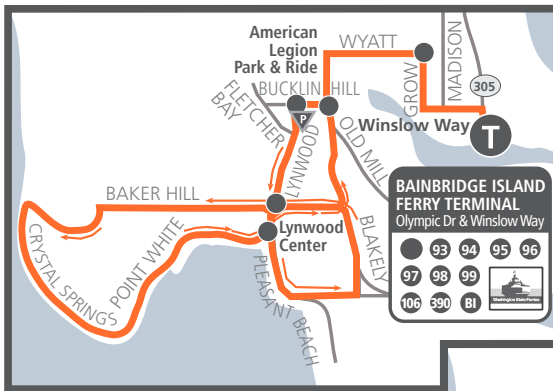

### #97 Crystal Springs

AM trips arriving at Bainbridge Terminal at 8:30am

### #97 Crystal Springs

AM trips arriving at Bainbridge Terminal at 6:10am, 6:50am and 7:45am. All PM trips.

## #97 Crystal Springs – Temporarily Reduced Service WEEKDAYS AM

<b>P</b> American Legion P&R	Lynwood & Baker Hill	Lynwood Center	Blakely & Bucklin	Grow & Wyatt	<b>T</b> Bainbridge Island Ferry Terminal	
AM 4:35	AM 4:42	AM 4:55	AM 4:59	AM 5:02	AM 5:10	Bus returns to start of route traveling Madison instead of Grow & Lynwood instead of Blakely.
---	5:42	5:55	5:59	6:02	6:10	
---	6:22	6:35	6:39	6:42	6:50	
---	7:17	7:30	7:34	7:37	7:45	
7:55	8:02	8:15	8:19	8:22	8:30	End of AM Service

### Track Your Ride

See the current location of our buses and ferries with the Kitsap Transit Tracker App by DoubleMap. [kitsaptransit.com/TrackMyRide](http://kitsaptransit.com/TrackMyRide)