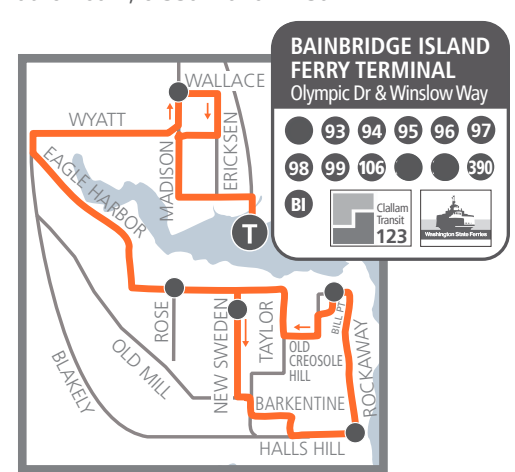

Bill Point

**Temporarily
Reduced Service
Effective April 1, 2020**

#99 AM

AM trips arriving at Bainbridge Terminal at 5:10am and 8:35am

ROUTE ● Timepoint
T Transfer Point
 Transit Center
 Please refer to individual route schedules for coordinating transfer information.

#99 AM

AM trips arriving at Bainbridge Terminal at 6:10am, 6:55am and 7:45am

#99 PM TRIPS

**#99 Bill Point – Temporarily Reduced Service
WEEKDAYS AM**

Eagle Harbor & New Sweden	Fort Ward State Park	Rockaway Beach & Halls Hill	Old Creosote & Bill Point	Eagle Harbor & Rose Ave.	Madison & Wallace	Bainbridge Island Ferry Terminal T
AM 4:29	AM 4:36	AM 4:45	AM 4:48	AM 4:54	AM 5:00	AM 5:10
5:38	---	5:45	5:48	5:54	6:00	6:10
6:23	---	6:30	6:33	6:39	6:45	6:55
7:13	---	7:20	7:23	7:28	7:35	7:45
7:54	AM 8:01	8:10	8:13	8:19	8:25	8:35

**#99 Bill Point – Temporarily Reduced Service
WEEKDAYS PM**

T Bainbridge Island Ferry Terminal	Madison & Wallace	Eagle Harbor & New Sweden	Old Creosote & Bill Point	
PM 3:40	PM 3:45	PM 3:51	PM 3:57	drop-offs on request to end of route
4:35	4:40	4:46	4:52	drop-offs on request to end of route
5:30	5:35	5:41	5:47	drop-offs on request to end of route
6:25	6:30	6:36	6:42	drop-offs on request to end of route
* 7:10	#99 Ferry-Take-Home South (97/98)			

For mid-day & Saturday service on Bainbridge Island, see the **BI Ride brochure**.

Track Your Ride

See the current location of our buses and ferries with the Kitsap Transit Tracker App by DoubleMap. kitsaptransit.com/TrackMyRide