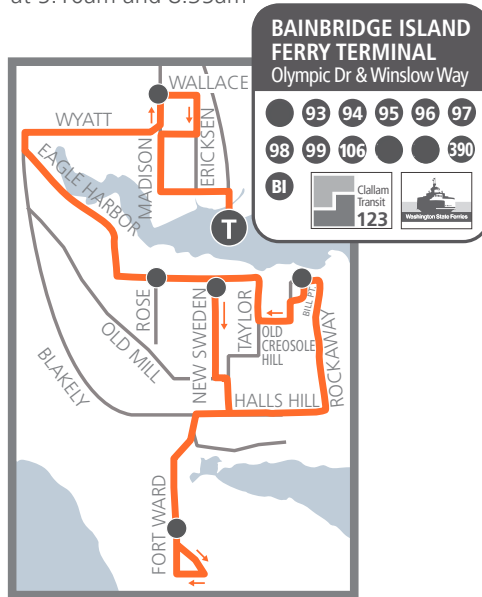

Bill Point

**Temporarily
Reduced Service
Effective April 1, 2020**

#99 AM

AM trips arriving at Bainbridge Terminal at 5:10am and 8:35am

ROUTE ● Timepoint
T Transfer Point
 Transit Center
 Please refer to individual route schedules for coordinating transfer information.

#99 AM

AM trips arriving at Bainbridge Terminal at 6:10am, 6:55am and 7:45am

#99 PM TRIPS

**#99 Bill Point – Temporarily Reduced Service
WEEKDAYS AM**

Eagle Harbor & New Sweden	Fort Ward State Park	Rockaway Beach & Halls Hill	Old Creosote & Bill Point	Eagle Harbor & Rose Ave.	Madison & Wallace	Bainbridge Island Ferry Terminal T
AM 4:29	AM 4:36	AM 4:45	AM 4:48	AM 4:54	AM 5:00	AM 5:10
5:38	---	5:45	5:48	5:54	6:00	6:10
6:23	---	6:30	6:33	6:39	6:45	6:55
7:13	---	7:20	7:23	7:28	7:35	7:45
7:54	AM 8:01	8:10	8:13	8:19	8:25	8:35

**#99 Bill Point – Temporarily Reduced Service
WEEKDAYS PM**

T Bainbridge Island Ferry Terminal	Madison & Wallace	Eagle Harbor & New Sweden	Old Creosote & Bill Point	
PM 3:40	PM 3:45	PM 3:51	PM 3:57	drop-offs on request to end of route
4:35	4:40	4:46	4:52	drop-offs on request to end of route
5:30	5:35	5:41	5:47	drop-offs on request to end of route
6:25	6:30	6:36	6:42	drop-offs on request to end of route
* 7:10	#99 Ferry-Take-Home South (97/98)			

For mid-day & Saturday service on Bainbridge Island, see the **BI Ride brochure**.

Track Your Ride

See the current location of our buses and ferries with the Kitsap Transit Tracker App by DoubleMap. kitsaptransit.com/TrackMyRide