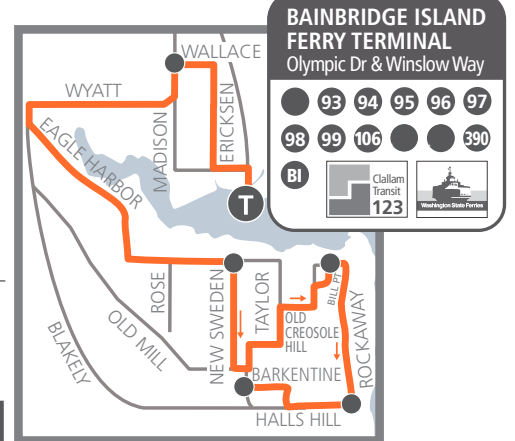

Bill Point

**Temporarily
Reduced Service
Effective April 1, 2020**

#99 AM

AM trips arriving at Bainbridge Terminal at 5:10am and 8:35am

ROUTE ● Timepoint
T Transfer Point
 Transit Center
 Please refer to individual route schedules for coordinating transfer information.

#99 AM

AM trips arriving at Bainbridge Terminal at 6:10am, 6:55am and 7:45am

#99 PM TRIPS

**#99 Bill Point – Temporarily Reduced Service
WEEKDAYS AM**

Eagle Harbor & New Sweden	Fort Ward State Park	Rockaway Beach & Halls Hill	Old Creosote & Bill Point	Eagle Harbor & Rose Ave.	Madison & Wallace	Bainbridge Island Ferry Terminal T
AM 4:29	AM 4:36	AM 4:45	AM 4:48	AM 4:54	AM 5:00	AM 5:10
5:38	---	5:45	5:48	5:54	6:00	6:10
6:23	---	6:30	6:33	6:39	6:45	6:55
7:13	---	7:20	7:23	7:28	7:35	7:45
7:54	AM 8:01	8:10	8:13	8:19	8:25	8:35

**#99 Bill Point – Temporarily Reduced Service
WEEKDAYS PM**

T Bainbridge Island Ferry Terminal	Madison & Wallace	Eagle Harbor & New Sweden	Old Creosote & Bill Point	
PM 3:40	PM 3:45	PM 3:51	PM 3:57	drop-offs on request to end of route
4:35	4:40	4:46	4:52	drop-offs on request to end of route
5:30	5:35	5:41	5:47	drop-offs on request to end of route
6:25	6:30	6:36	6:42	drop-offs on request to end of route
* 7:10	#99 Ferry-Take-Home South (97/98)			

For mid-day & Saturday service on Bainbridge Island, see the **BI Ride brochure**.

Track Your Ride

See the current location of our buses and ferries with the Kitsap Transit Tracker App by DoubleMap. kitsaptransit.com/TrackMyRide