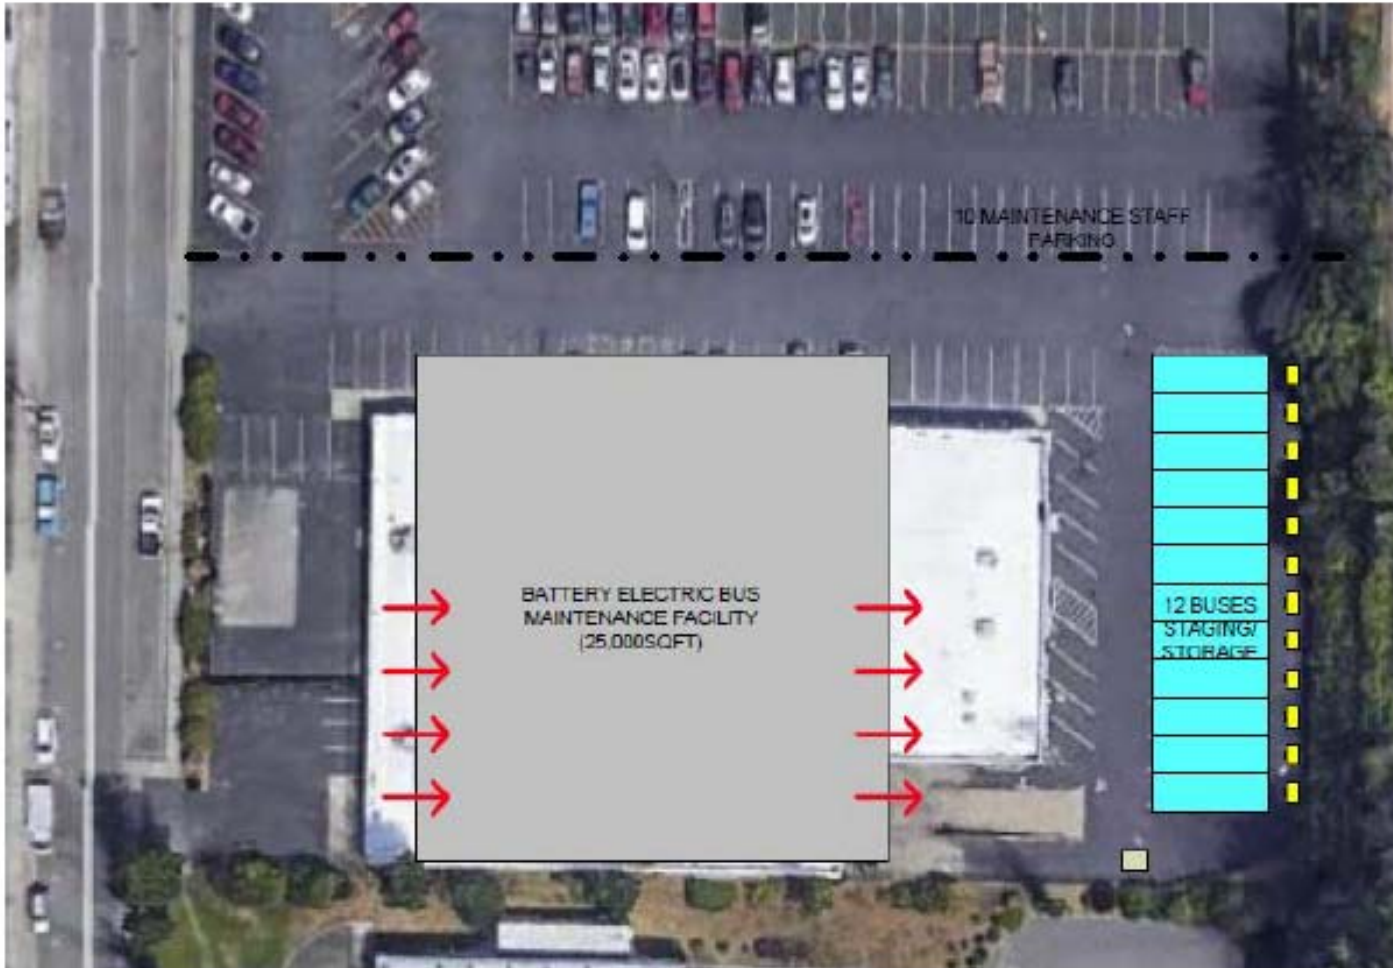

GATEWAY CENTER

February 18, 2020

G
A
T
E
W
A
Y

C
E
N
T
E
R

L
O
C
A
T
I
O
N

6 M
T O
H N
& T
G O
M E
R Y

BASE OPTION

EV BASE OPTION

KT'S CURRENT USES

- Marine Department Storage
- IT Department Storage
- Park & Ride – 105 Spaces
- Public Meeting Space