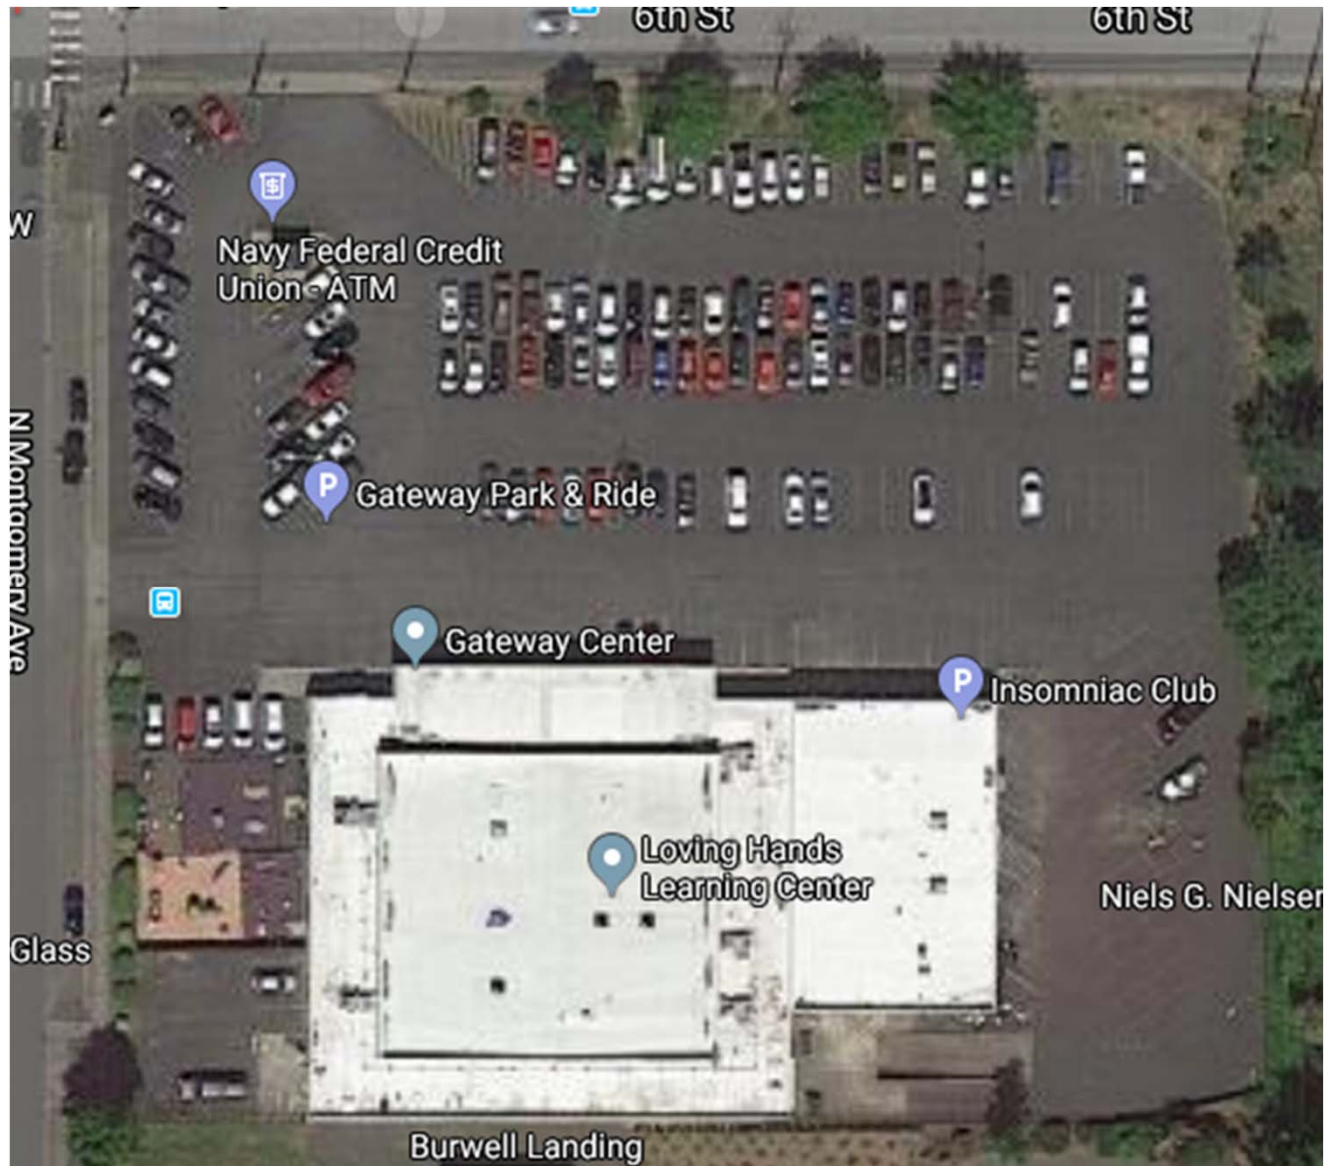

GATEWAY CENTER

February 18, 2020

G
A
T
E
W
A
Y

C
E
N
T
E
R

L
O
C
A
T
I
O
N

6 M
T O
H N
& T
G O
M E
R Y

BASE OPTION

EV BASE OPTION

KT'S CURRENT USES

- Marine Department Storage
- IT Department Storage
- Park & Ride – 105 Spaces
- Public Meeting Space