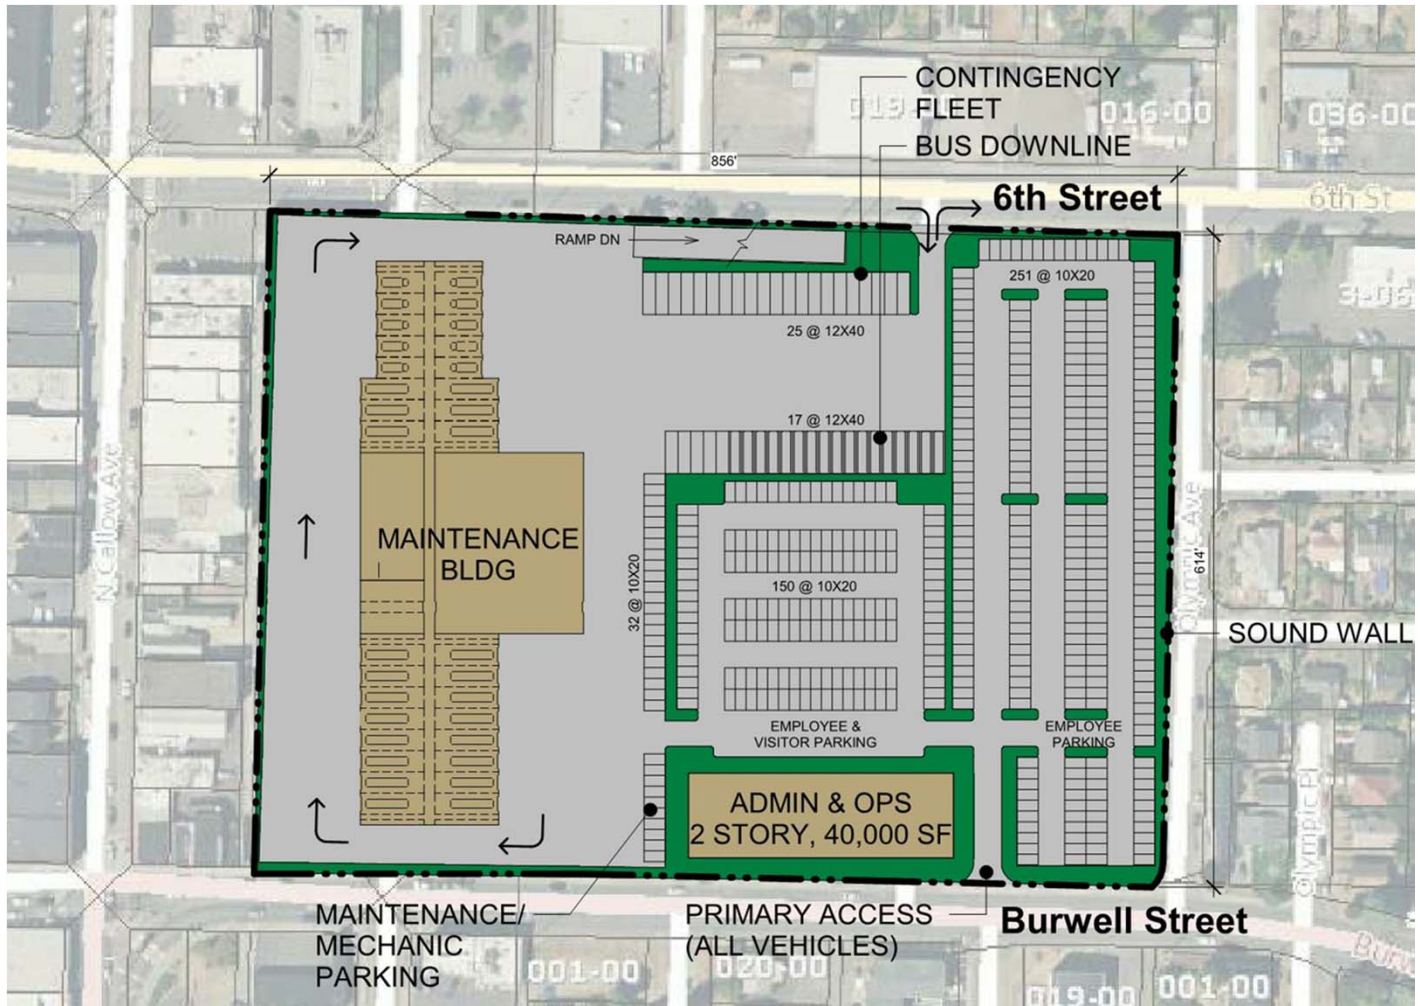

GATEWAY CENTER

February 18, 2020

G
A
T
E
W
A
Y

C
E
N
T
E
R

L
O
C
A
T
I
O
N

6 M
T O
H N
& T
G O
M E
R Y

BASE OPTION

EV BASE OPTION

KT'S CURRENT USES

- Marine Department Storage
- IT Department Storage
- Park & Ride – 105 Spaces
- Public Meeting Space