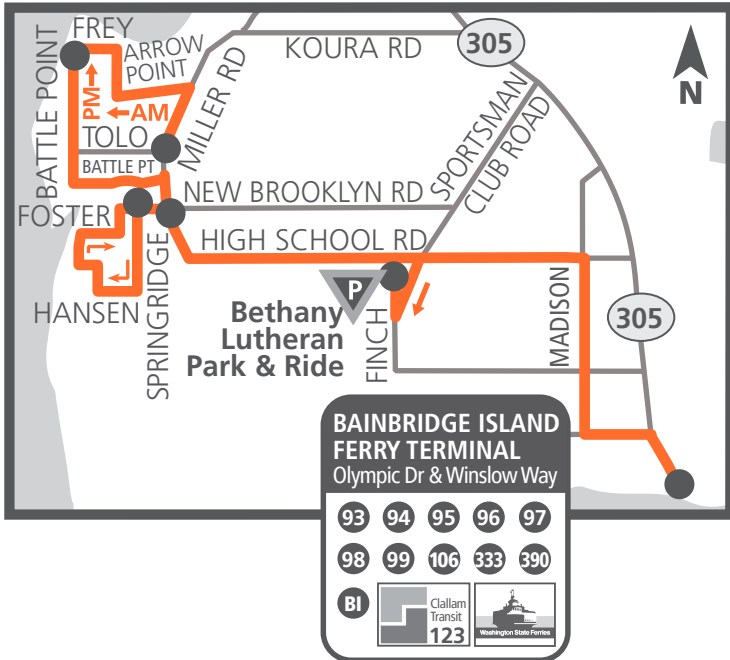

# #95 Battle Point

AM trips arriving at Bainbridge Terminal at 5:10 AM and 8:35 AM.

# #95 Battle Point

Trips arriving at the Bainbridge Terminal at 6:05 AM, 6:50 AM and 7:40 AM. All PM trips.

**ROUTE** (orange line) ● Timepoint

**T** Transfer Point Transit Center    **P** Park & Ride

Please refer to individual route schedules for coordinating transfer information.