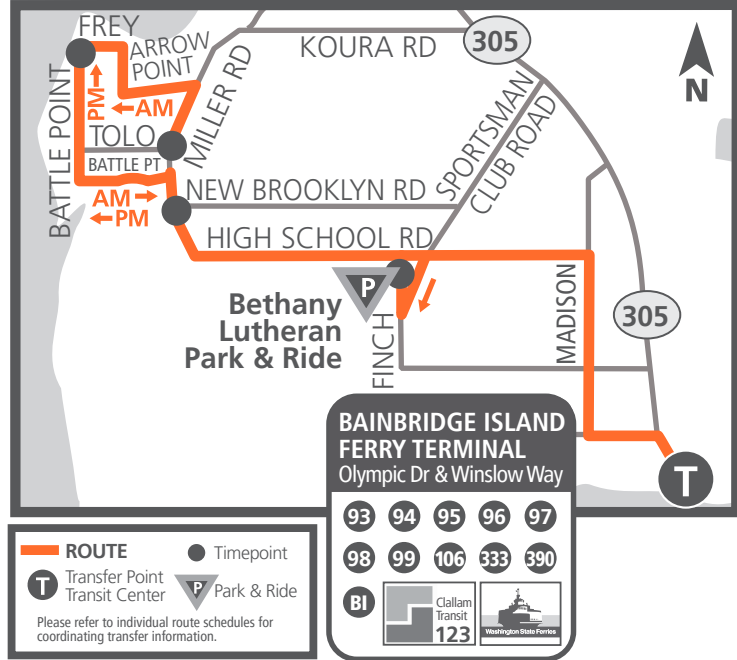

# #95 Battle Point

AM trips arriving at Bainbridge Terminal at 5:10 AM and 8:35 AM.

# #95 Battle Point

Trips arriving at the Bainbridge Terminal at 6:05 AM, 6:50 AM and 7:40 AM. All PM trips.

**ROUTE** (orange line) ● Timepoint

**T** Transfer Point Transit Center    **P** Park & Ride

Please refer to individual route schedules for coordinating transfer information.