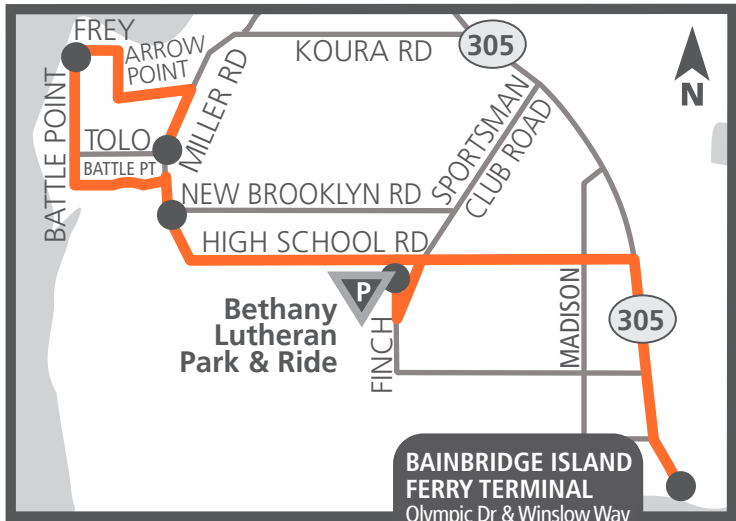

# #95 Battle Point

AM trips arriving at Bainbridge Terminal at 6:05am, 6:50am and 7:40am. All PM trips.

# #95 Battle Point

AM trips arriving at Bainbridge Terminal at 5:10am and 8:35am.

**BAINBRIDGE ISLAND FERRY TERMINAL**  
Olympic Dr & Winslow Way

93 94 95 96 97  
98 99 106 333 390

**BAINBRIDGE ISLAND FERRY TERMINAL**  
Olympic Dr & Winslow Way

93 94 95 96 97  
98 99 106 333 390

**ROUTE**

**T** Transfer Point Transit Center    **P** Park & Ride

● Timepoint

Please refer to individual route schedules for coordinating transfer information.