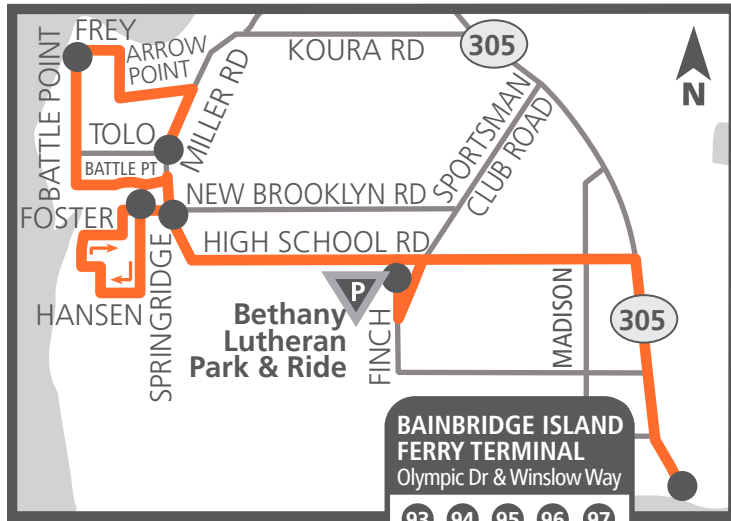

# #95 Battle Point

AM trips arriving at Bainbridge Terminal at 6:05am, 6:50am and 7:40am. All PM trips.

# #95 Battle Point

AM trips arriving at Bainbridge Terminal at 5:10am and 8:35am.

**BAINBRIDGE ISLAND FERRY TERMINAL**  
Olympic Dr & Winslow Way

93 94 95 96 97  
98 99 106 333 390

**BAINBRIDGE ISLAND FERRY TERMINAL**  
Olympic Dr & Winslow Way

93 94 95 96 97  
98 99 106 333 390

**ROUTE**

**T** Transfer Point Transit Center    **P** Park & Ride

● Timepoint

Please refer to individual route schedules for coordinating transfer information.