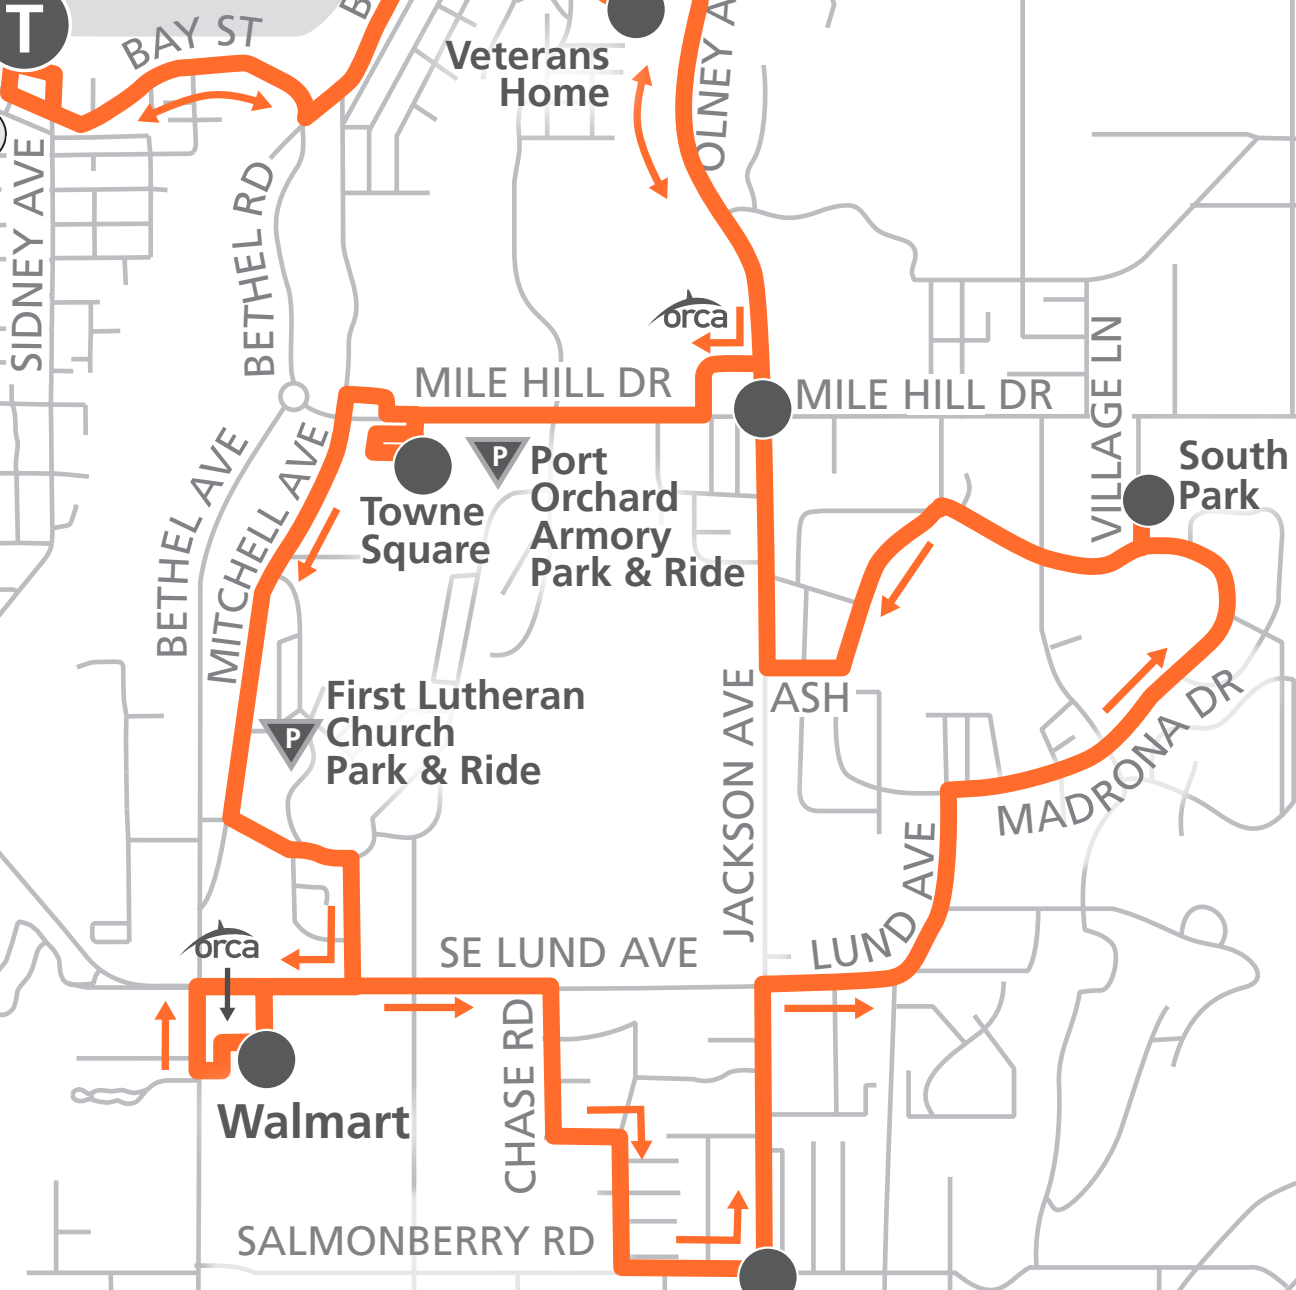

**PORT ORCHARD
FERRY DOCK**
Bay St & Sidney Ave

4 5 8 9 81 86

 Local Foot Ferries
 Purdy Connection

166

Annapolis
Park & Ride

Veterans
Home

-  **ROUTE**
-  Transfer Point
Transit Center
-  Timepoint
-  Park & Ride
-  ORCA Retail
Location

Please refer to individual route
schedules for coordinating
transfer information.