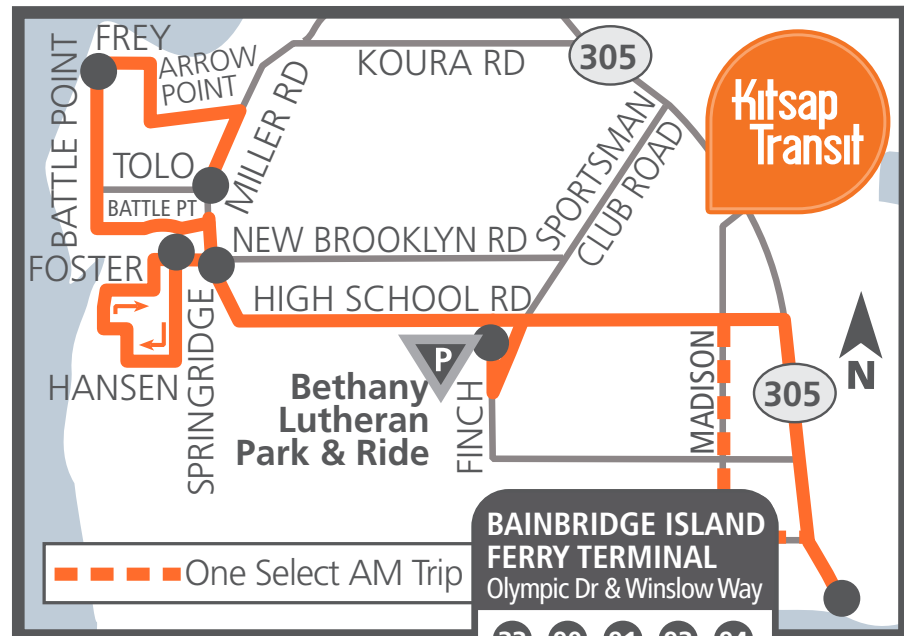

#95 Battle Point

AM trips arriving at Bainbridge Terminal at 6:05am, 6:50am and 7:45am. All PM trips.

ROUTE

- T** Transfer Point Transit Center
- Timepoint

Please refer to individual route schedules for coordinating transfer information.

BAINBRIDGE ISLAND FERRY TERMINAL
Olympic Dr & Winslow Way

33	90	91	93	94
95	96	97	98	99
106	Clallam Transit		Washington State Ferries	
BI	123			

#95 Battle Point

AM trips arriving at Bainbridge Terminal at 5:10am and 8:35am.

--- One Select AM Trip

BAINBRIDGE ISLAND FERRY TERMINAL
Olympic Dr & Winslow Way

33	90	91	93	94
95	96	97	98	99
106	Clallam Transit		Washington State Ferries	
BI	123			