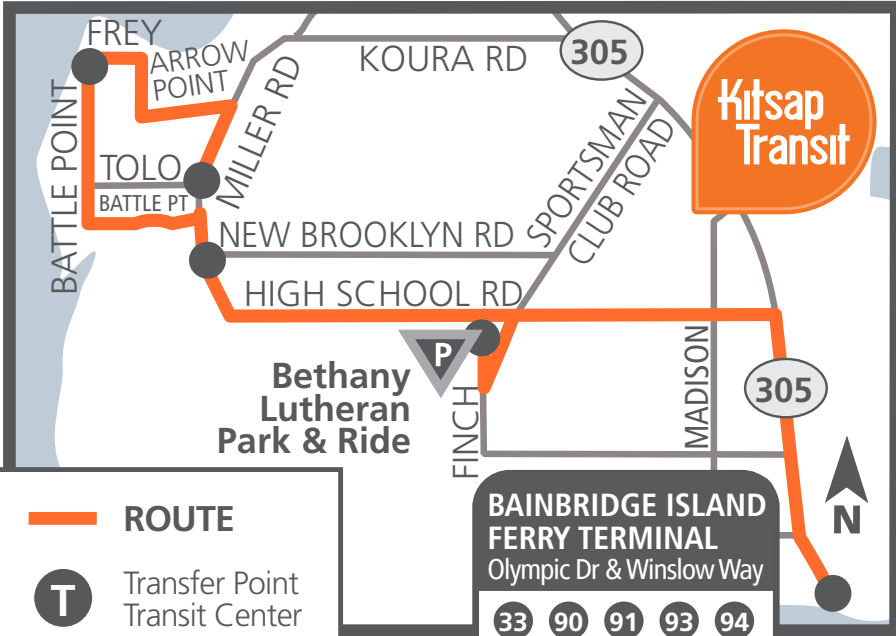

#95 Battle Point

AM trips arriving at Bainbridge Terminal at 6:05am, 6:50am and 7:45am. All PM trips.

ROUTE

- T** Transfer Point Transit Center
- Timepoint

Please refer to individual route schedules for coordinating transfer information.

BAINBRIDGE ISLAND FERRY TERMINAL
Olympic Dr & Winslow Way

33	90	91	93	94
95	96	97	98	99
106	Clallam Transit		Washington State Ferries	
BI	123			

#95 Battle Point

AM trips arriving at Bainbridge Terminal at 5:10am and 8:35am.

--- One Select AM Trip

BAINBRIDGE ISLAND FERRY TERMINAL
Olympic Dr & Winslow Way

33	90	91	93	94
95	96	97	98	99
106	Clallam Transit		Washington State Ferries	
BI	123			