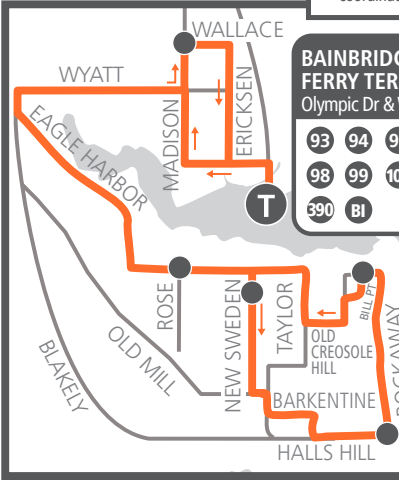

**BAINBRIDGE ISLAND FERRY TERMINAL**  
Olympic Dr & Winslow Way

93	94	95	96	97
98	99	106		
390	BI			

AM trips arriving at Bainbridge Terminal at 5:10 AM and 8:35 AM.

— Route      - - - On Request

**T** Transfer Point Transit Center      ● Timepoint

Please refer to individual route schedules for coordinating transfer information.

**BAINBRIDGE ISLAND FERRY TERMINAL**  
Olympic Dr & Winslow Way

93	94	95	96	97
98	99	106		
390	BI			

AM trips arriving at Bainbridge Terminal at 6:10 AM, 6:55 AM and 7:45 AM.

**BAINBRIDGE ISLAND FERRY TERMINAL**  
Olympic Dr & Winslow Way

93	94	95	96	97
98	99	106		
390	BI			

All PM Trips.