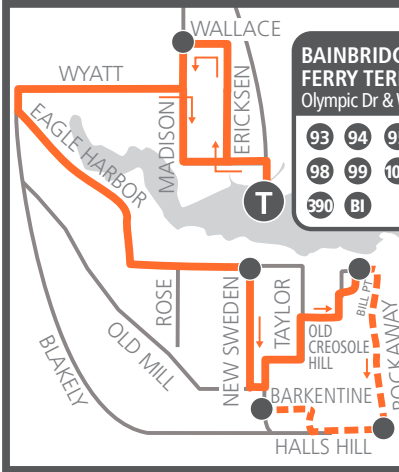

**BAINBRIDGE ISLAND FERRY TERMINAL**  
Olympic Dr & Winslow Way

93	94	95	96	97
98	99	106		
390	BI			

AM trips arriving at Bainbridge Terminal at 5:10 AM and 8:35 AM.

— Route      - - - On Request

**T** Transfer Point Transit Center      ● Timepoint

Please refer to individual route schedules for coordinating transfer information.

**BAINBRIDGE ISLAND FERRY TERMINAL**  
Olympic Dr & Winslow Way

93	94	95	96	97
98	99	106		
390	BI			

AM trips arriving at Bainbridge Terminal at 6:10 AM, 6:55 AM and 7:45 AM.

**BAINBRIDGE ISLAND FERRY TERMINAL**  
Olympic Dr & Winslow Way

93	94	95	96	97
98	99	106		
390	BI			

All PM Trips.