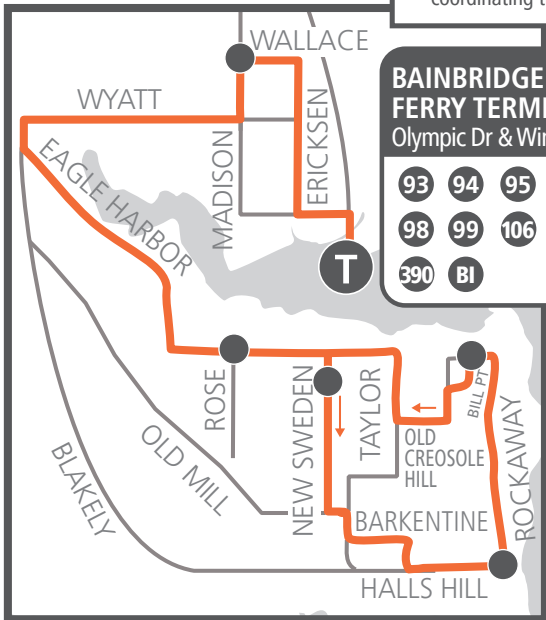

**BAINBRIDGE ISLAND FERRY TERMINAL**  
Olympic Dr & Winslow Way

93	94	95	96	97
98	99	106		
390	BI			

AM trips arriving at Bainbridge Terminal at 5:10 AM and 8:35 AM.

— Route      - - - On Request

**T** Transfer Point Transit Center      ● Timepoint

Please refer to individual route schedules for coordinating transfer information.

**BAINBRIDGE ISLAND FERRY TERMINAL**  
Olympic Dr & Winslow Way

93	94	95	96	97
98	99	106		
390	BI			

AM trips arriving at Bainbridge Terminal at 6:10 AM, 6:55 AM and 7:45 AM.

**BAINBRIDGE ISLAND FERRY TERMINAL**  
Olympic Dr & Winslow Way

93	94	95	96	97
98	99	106		
390	BI			

All PM Trips.