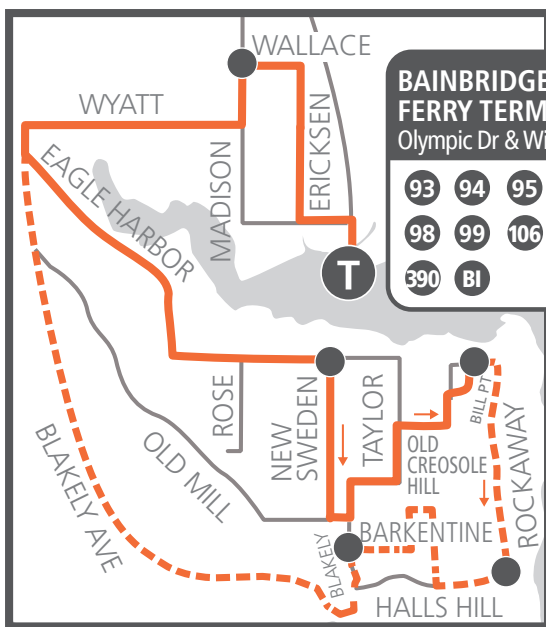

**BAINBRIDGE ISLAND FERRY TERMINAL**  
Olympic Dr & Winslow Way

93	94	95	96	97
98	99	106		
390	BI			

AM trips arriving at Bainbridge Terminal at 5:10 AM and 8:35 AM.

— Route      - - - On Request

**T** Transfer Point Transit Center      ● Timepoint

Please refer to individual route schedules for coordinating transfer information.

**BAINBRIDGE ISLAND FERRY TERMINAL**  
Olympic Dr & Winslow Way

93	94	95	96	97
98	99	106		
390	BI			

AM trips arriving at Bainbridge Terminal at 6:10 AM, 6:55 AM and 7:45 AM.

**BAINBRIDGE ISLAND FERRY TERMINAL**  
Olympic Dr & Winslow Way

93	94	95	96	97
98	99	106		
390	BI			

All PM Trips.