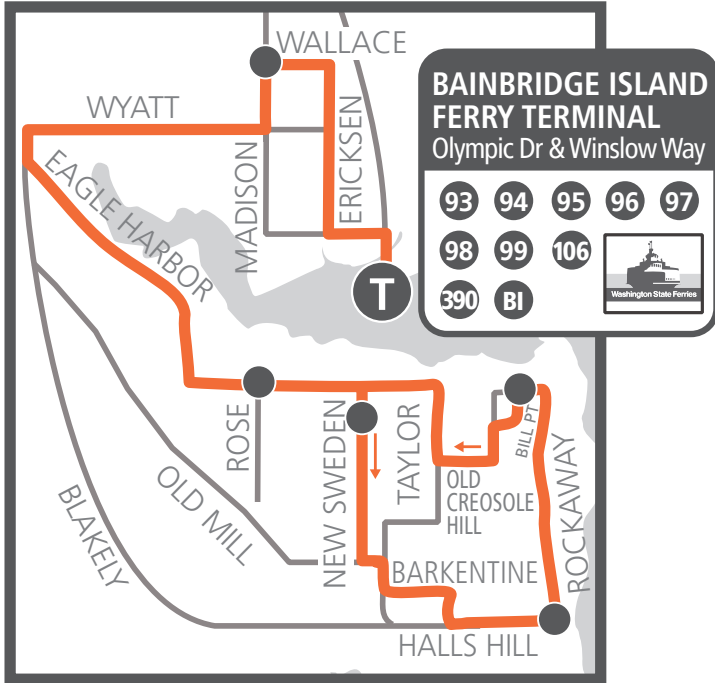

#99 AM/PM TRIPS

AM trips arriving at Bainbridge Terminal at 6:10 AM, 6:55 AM and 7:45 AM. All PM Trips.

ROUTE ● Timepoint

T Transfer Point
Transit Center

Please refer to individual route schedules for coordinating transfer information.

#99 AM – Select Trips

AM trips arriving at Bainbridge Terminal at 5:10 AM and 8:35 AM. See Route 98, for other service to Fort Ward.