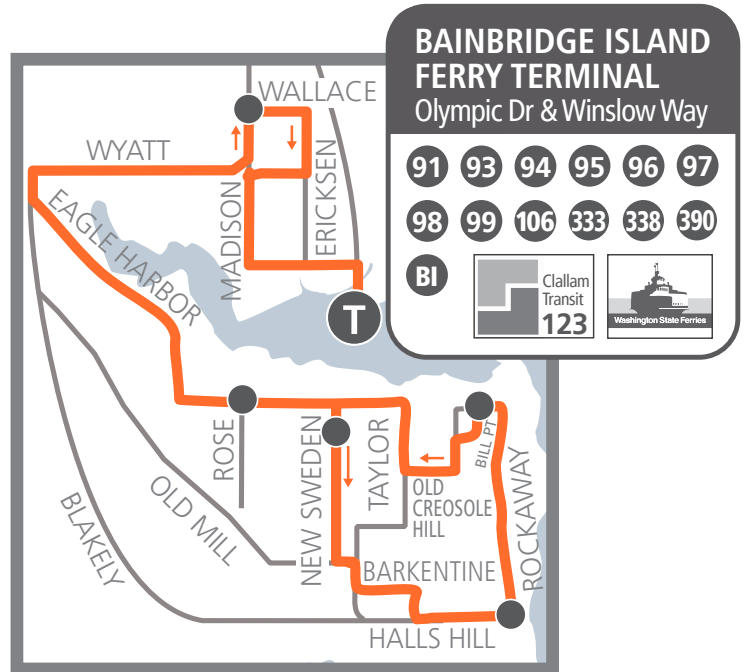

#99 AM

AM trips arriving at Bainbridge Terminal at 5:10am and 8:35am

BAINBRIDGE ISLAND FERRY TERMINAL
Olympic Dr & Winslow Way

91 93 94 95 96 97
98 99 106 333 338 390

BI

Clallam Transit 123

Washington State Ferries

#99 AM

AM trips arriving at Bainbridge Terminal at 6:10am, 6:55am and 7:45am

BAINBRIDGE ISLAND FERRY TERMINAL
Olympic Dr & Winslow Way

91 93 94 95 96 97
98 99 106 333 338 390

BI

Clallam Transit 123

Washington State Ferries

#99 PM TRIPS

BAINBRIDGE ISLAND FERRY TERMINAL
Olympic Dr & Winslow Way

91 93 94 95 96 97
98 99 106 333 338 390

BI

Clallam Transit 123

Washington State Ferries

ROUTE

● Timepoint

T Transfer Point
Transit Center

Please refer to individual route schedules for coordinating transfer information.