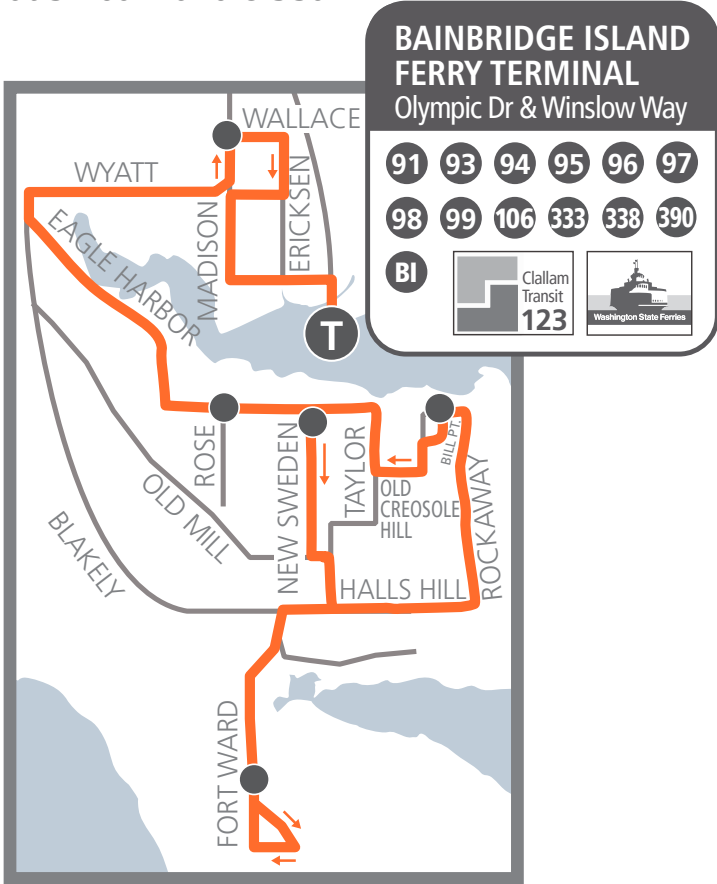

#99 AM

AM trips arriving at Bainbridge Terminal at 5:10am and 8:35am

BAINBRIDGE ISLAND FERRY TERMINAL
Olympic Dr & Winslow Way

91 93 94 95 96 97
98 99 106 333 338 390

BI

Clallam Transit 123

Washington State Ferries

#99 AM

AM trips arriving at Bainbridge Terminal at 6:10am, 6:55am and 7:45am

BAINBRIDGE ISLAND FERRY TERMINAL
Olympic Dr & Winslow Way

91 93 94 95 96 97
98 99 106 333 338 390

BI

Clallam Transit 123

Washington State Ferries

#99 PM TRIPS

BAINBRIDGE ISLAND FERRY TERMINAL
Olympic Dr & Winslow Way

91 93 94 95 96 97
98 99 106 333 338 390

BI

Clallam Transit 123

Washington State Ferries

ROUTE

● Timepoint

T Transfer Point
Transit Center

Please refer to individual route schedules for coordinating transfer information.