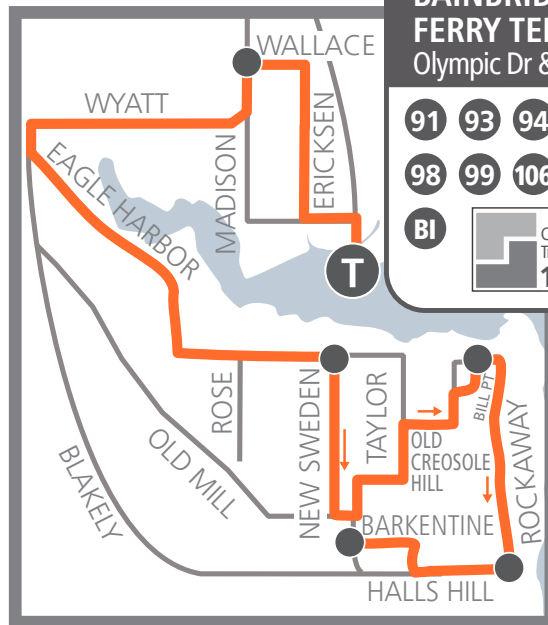

#99 AM

AM trips arriving at Bainbridge Terminal at 5:10am and 8:35am

BAINBRIDGE ISLAND FERRY TERMINAL
Olympic Dr & Winslow Way

91 93 94 95 96 97
98 99 106 333 338 390

BI

Clallam Transit 123

Washington State Ferries

#99 AM

AM trips arriving at Bainbridge Terminal at 6:10am, 6:55am and 7:45am

BAINBRIDGE ISLAND FERRY TERMINAL
Olympic Dr & Winslow Way

91 93 94 95 96 97
98 99 106 333 338 390

BI

Clallam Transit 123

Washington State Ferries

#99 PM TRIPS

BAINBRIDGE ISLAND FERRY TERMINAL
Olympic Dr & Winslow Way

91 93 94 95 96 97
98 99 106 333 338 390

BI

Clallam Transit 123

Washington State Ferries

ROUTE

● Timepoint

T Transfer Point
Transit Center

Please refer to individual route schedules for coordinating transfer information.