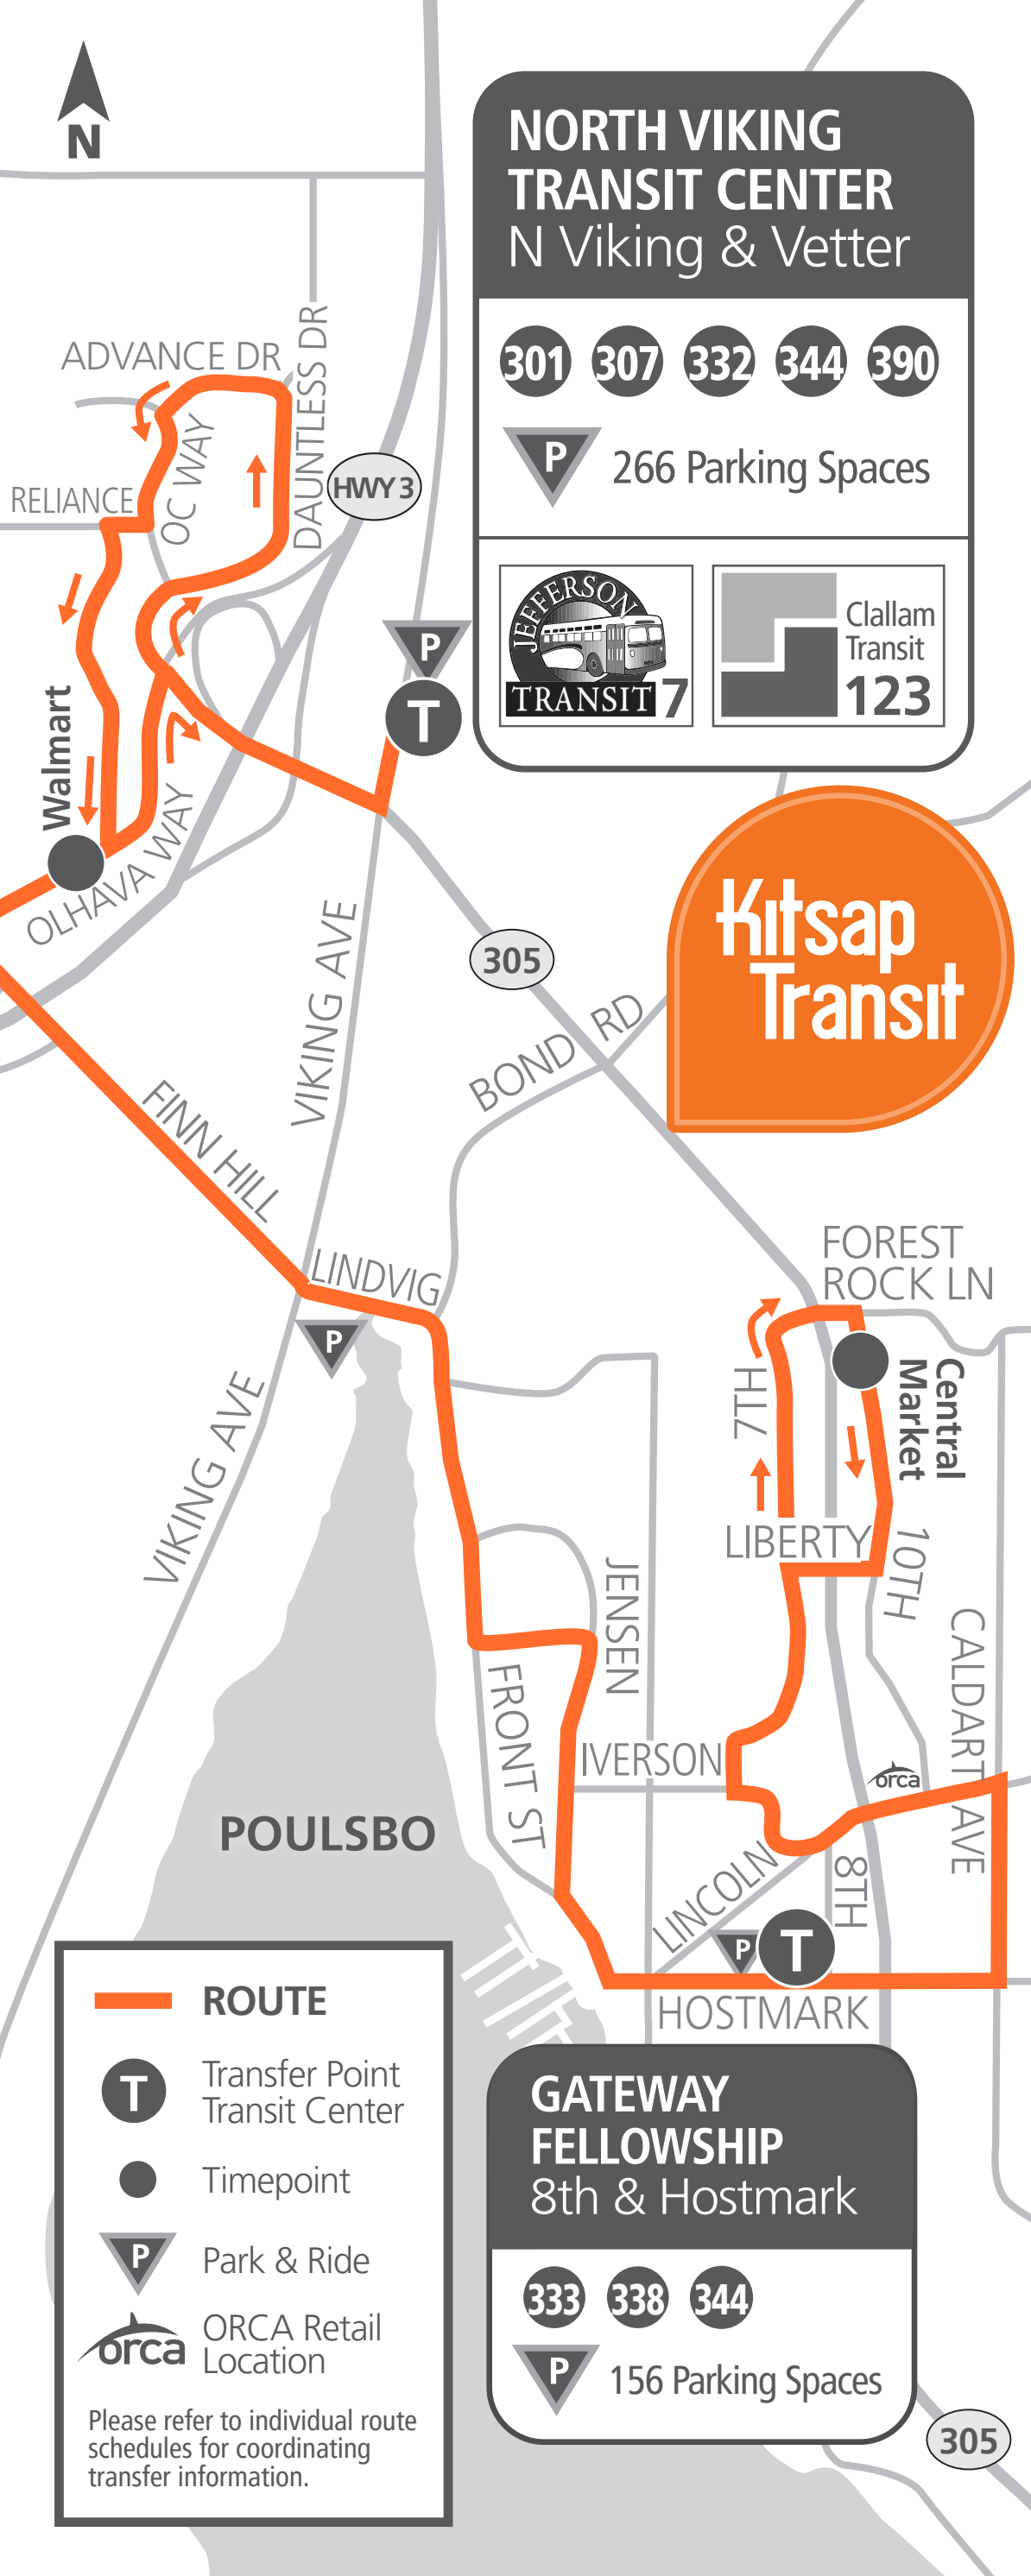

# NORTH VIKING TRANSIT CENTER N Viking & Vetter

**301 307 332 344 390**

**P** 266 Parking Spaces

**ROUTE**

**T** Transfer Point Transit Center

● Timepoint

**P** Park & Ride

**orca** ORCA Retail Location

Please refer to individual route schedules for coordinating transfer information.

# GATEWAY FELLOWSHIP 8th & Hostmark

**333 338 344**

**P** 156 Parking Spaces

305