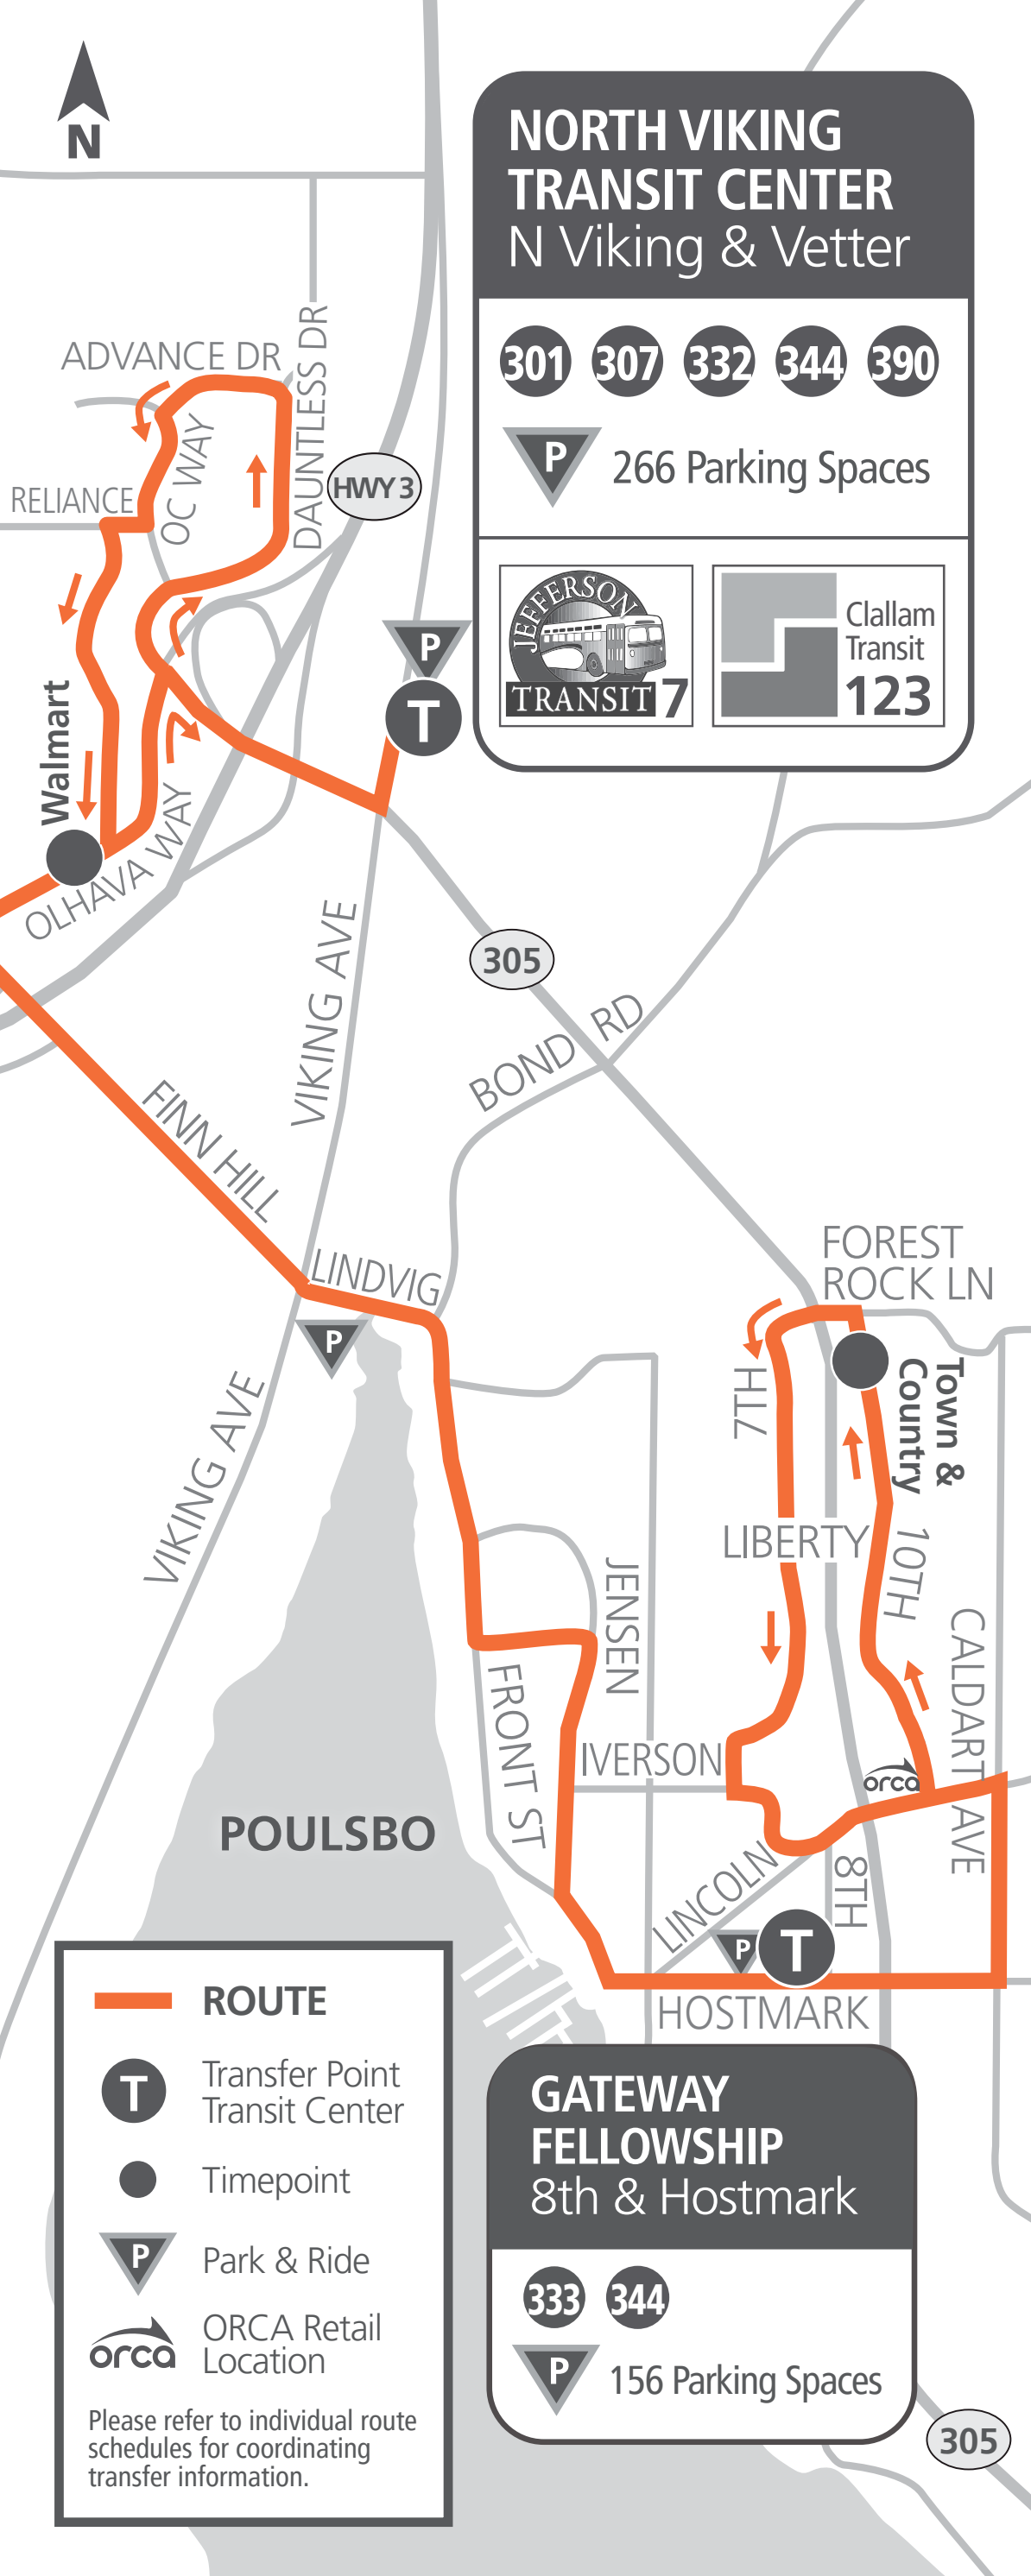

NORTH VIKING TRANSIT CENTER N Viking & Vetter

301 307 332 344 390

P 266 Parking Spaces

Walmart

P
T

305

FOREST
ROCK LN

**Town &
Country**

LIBERTY

10TH
CALDART AVE

VIKING AVE

POULSBO

FRONT ST

JENSEN

IVERSON

LINCOLN

8TH

HOSTMARK

P
T

ROUTE

T Transfer Point
Transit Center

● Timepoint

P Park & Ride

orca ORCA Retail
Location

Please refer to individual route
schedules for coordinating
transfer information.

GATEWAY FELLOWSHIP 8th & Hostmark

333 344

P 156 Parking Spaces

305