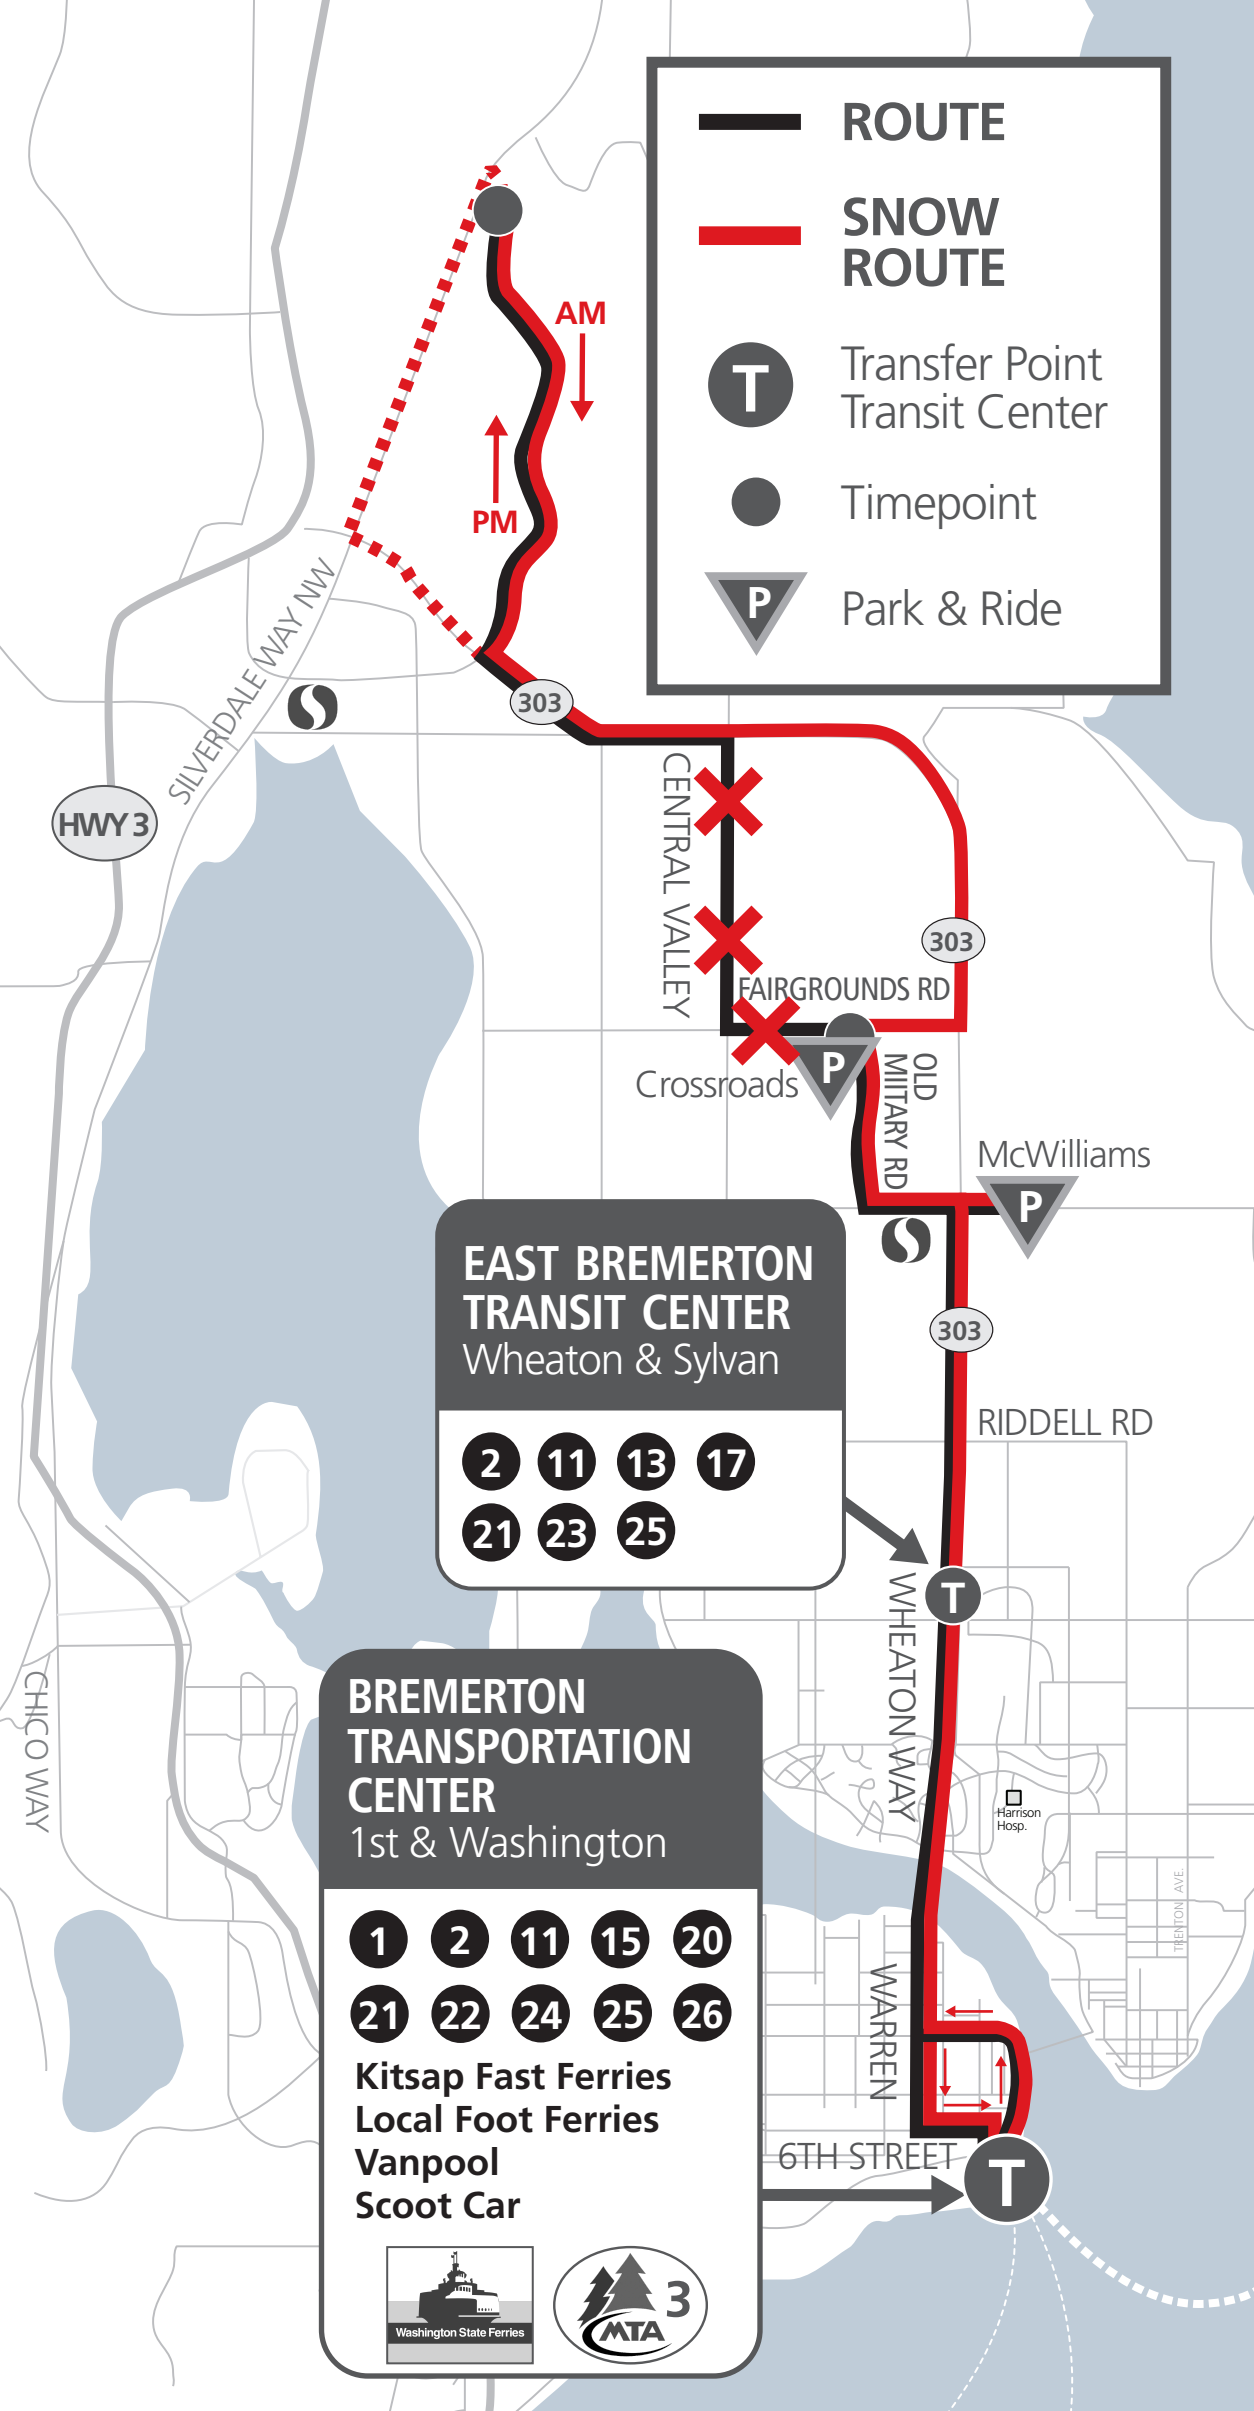

ROUTE

SNOW ROUTE

T Transfer Point
Transit Center

● Timepoint

P Park & Ride

**EAST BREMERTON
TRANSIT CENTER**
Wheaton & Sylvan

2	11	13	17
21	23	25	

**BREMERTON
TRANSPORTATION
CENTER**
1st & Washington

1	2	11	15	20
21	22	24	25	26

Kitsap Fast Ferries
Local Foot Ferries
Vanpool
Scoot Car