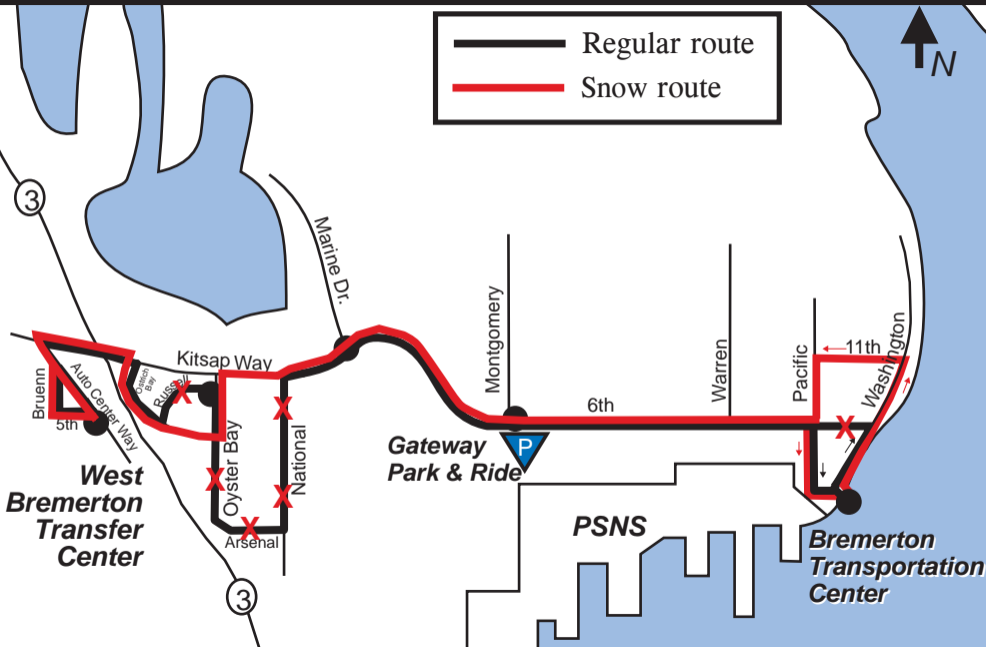

— Regular route

— Snow route

3

3

Bruenn

Auto Center Way

5th

**West
Bremerton
Transfer
Center**

Kitsap Way

Oswon Bay

Russel

Oyster Bay

Arsenal

National

Marine Dr.

Montgomery

**Gateway
Park & Ride**

P

PSNS

6th

Warren

Pacific

11th

Washington

**Bremerton
Transportation
Center**