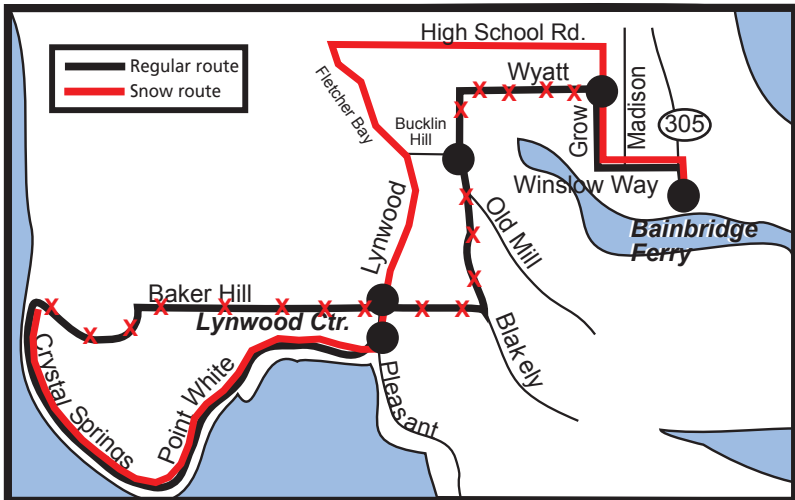

#97 Crystal Springs

PM trips and AM trips arriving at Bainbridge Terminal at 6:10am, 6:50am and 7:45am

#97 Crystal Springs

AM trips arriving at Bainbridge Terminal at 5:10am and 8:35am