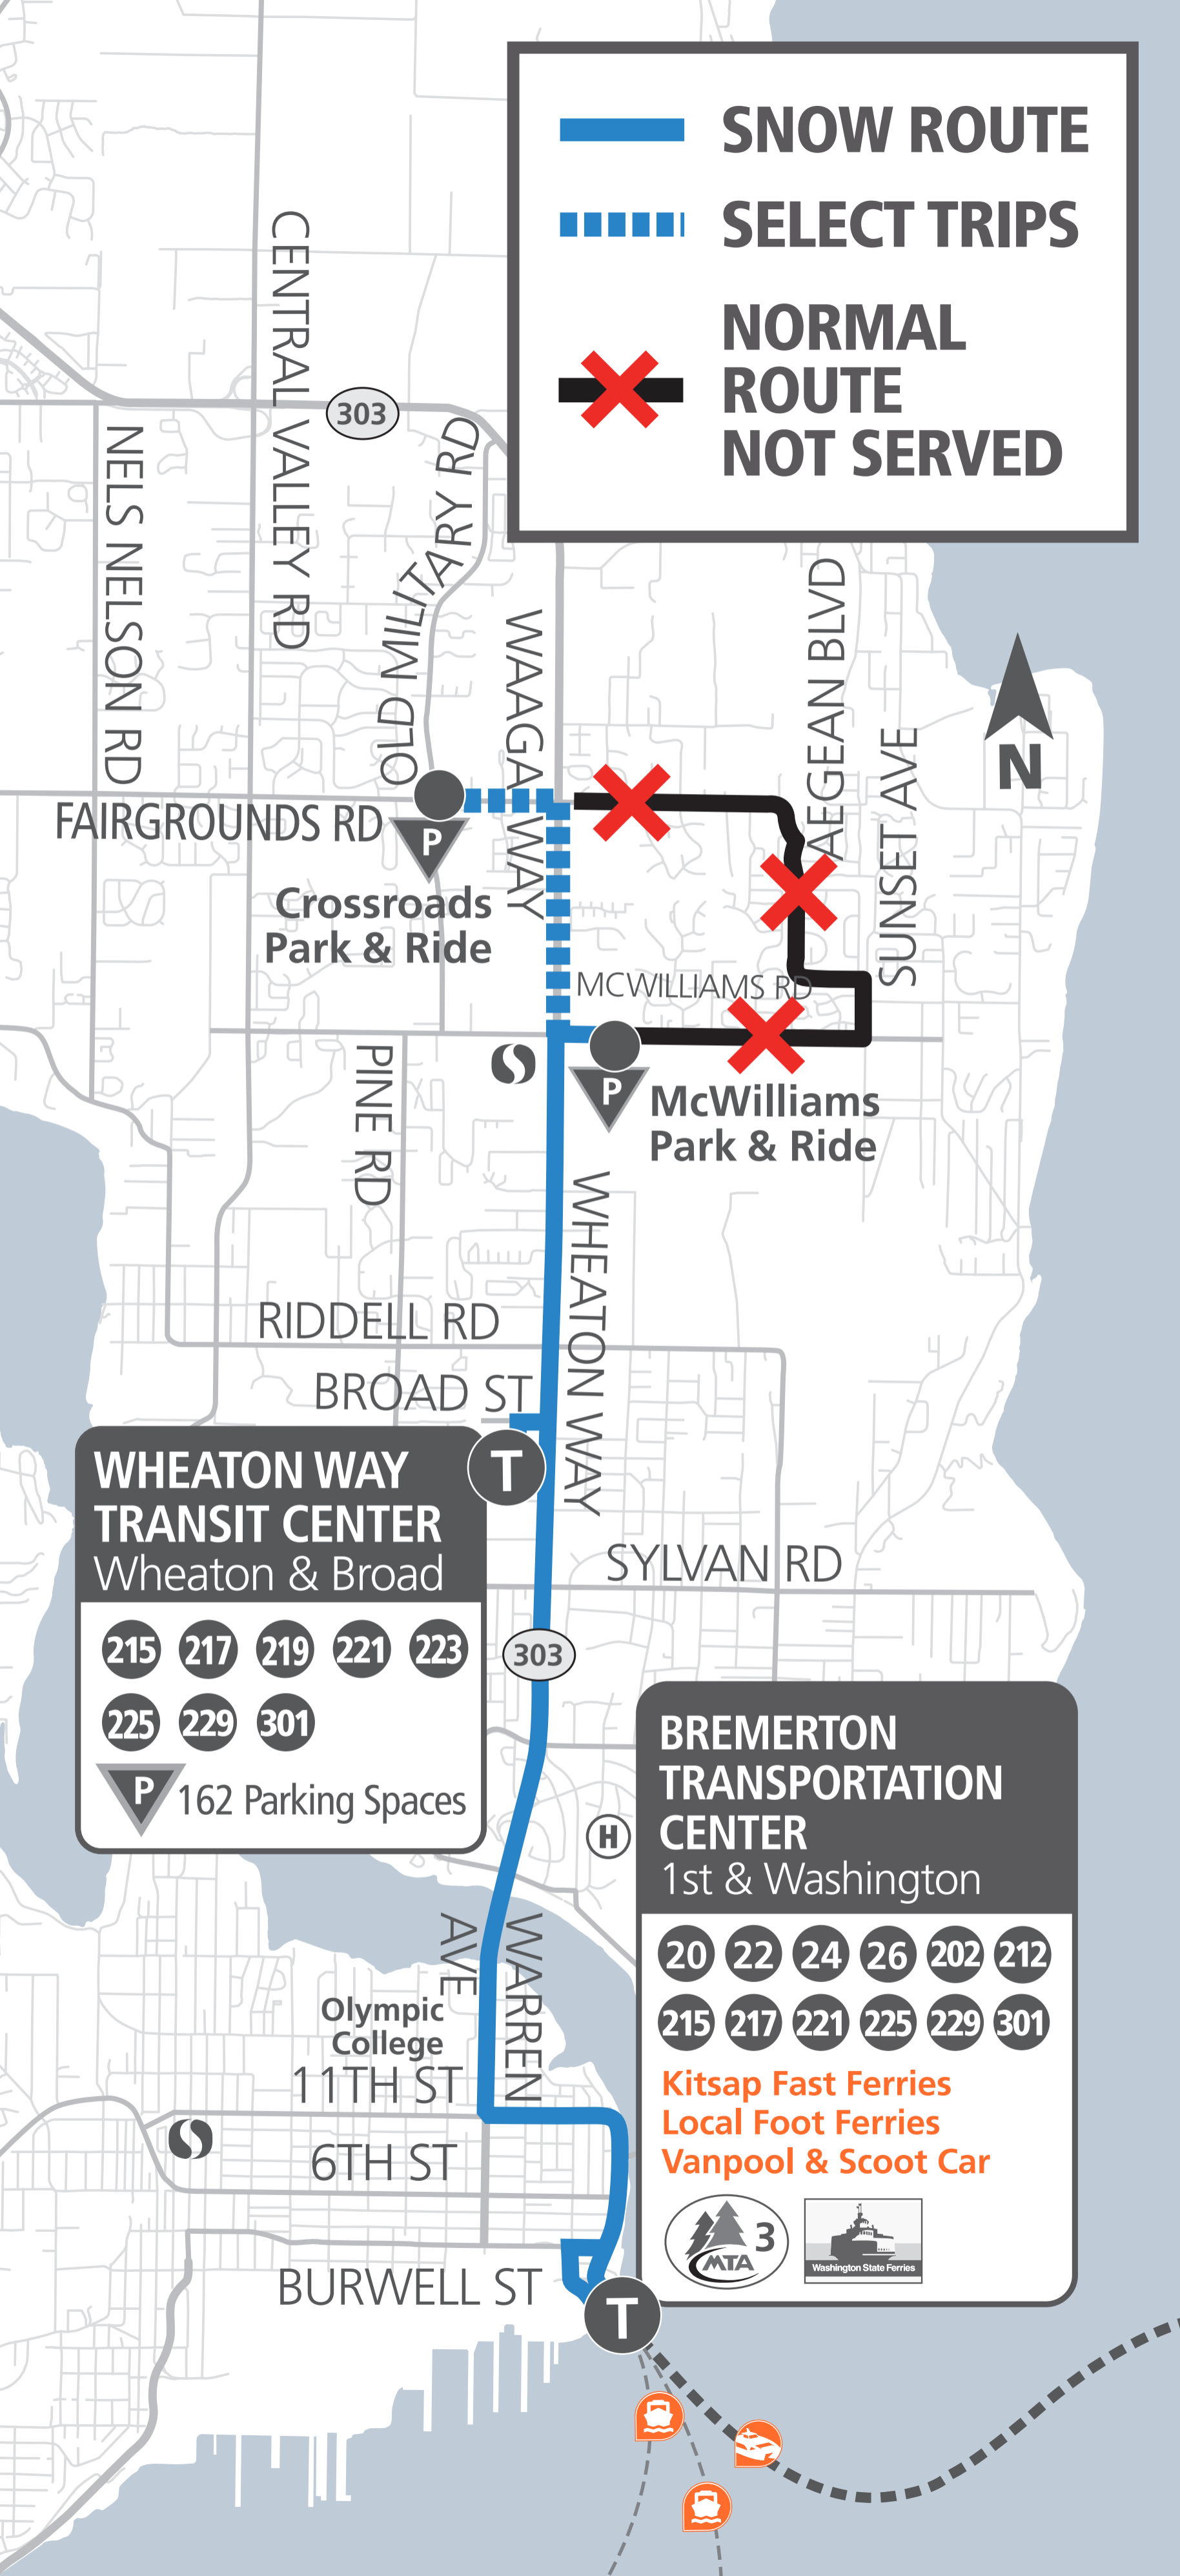

**— SNOW ROUTE**

**- - - SELECT TRIPS**

**✗ NORMAL ROUTE NOT SERVED**

**WHEATON WAY TRANSIT CENTER**  
Wheaton & Broad

215 217 219 221 223  
225 229 301

**P** 162 Parking Spaces

**BREMERTON TRANSPORTATION CENTER**  
1st & Washington

20 22 24 26 202 212  
215 217 221 225 229 301

**Kitsap Fast Ferries**  
**Local Foot Ferries**  
**Vanpool & Scoot Car**