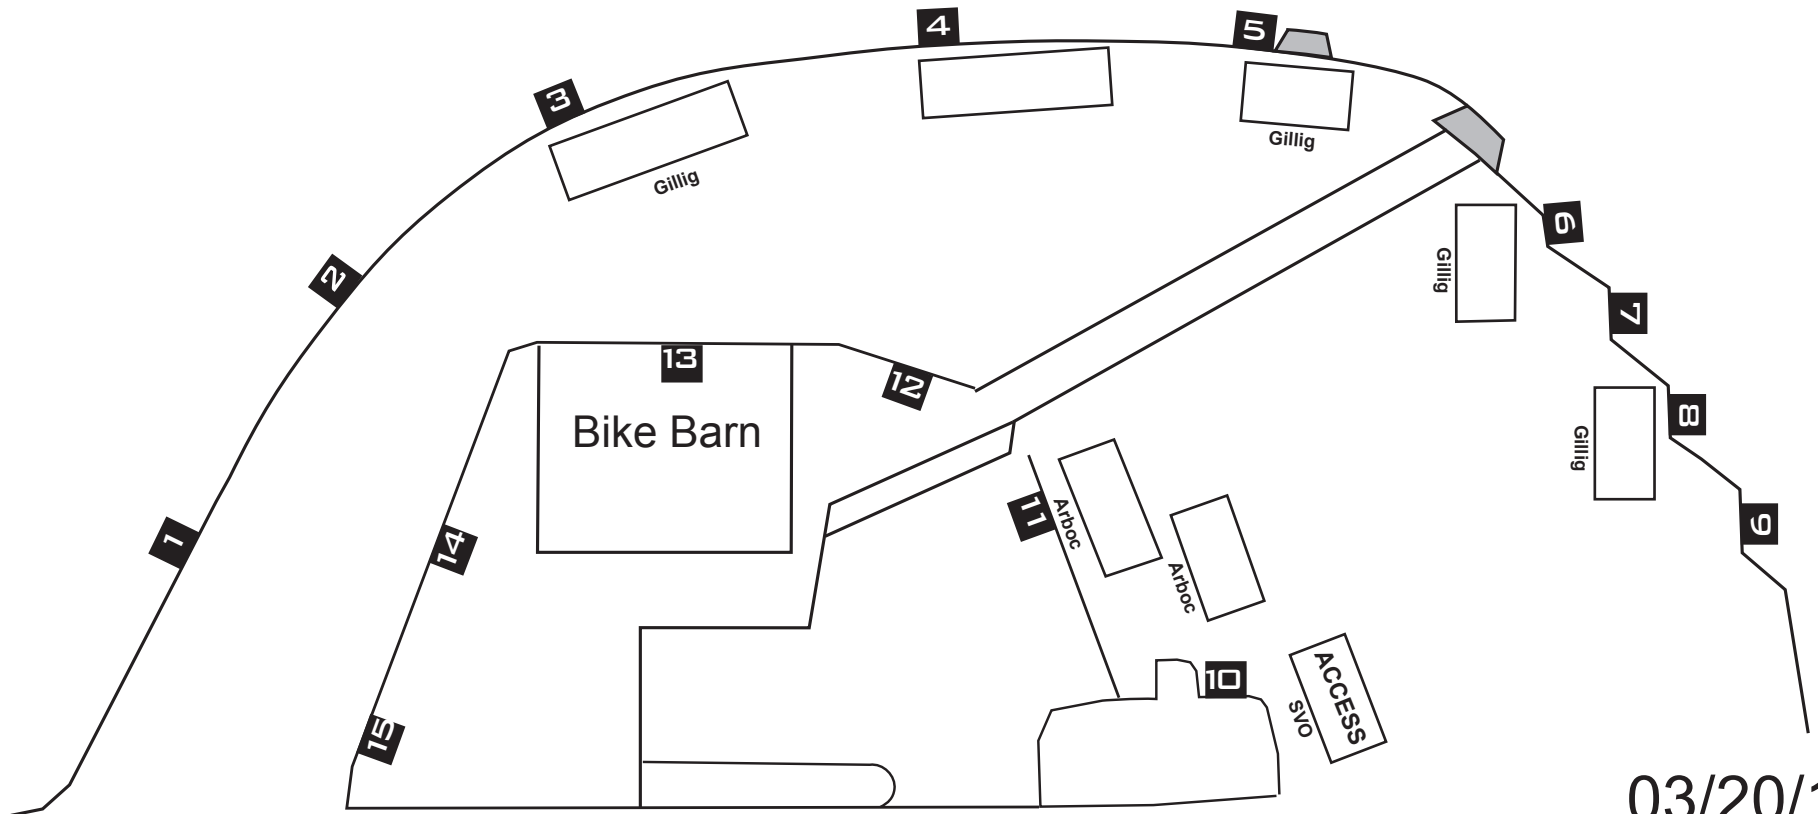

# Bainbridge Island Ferry Arriving 7:55pm Peak Loading Diagram

03/20/19