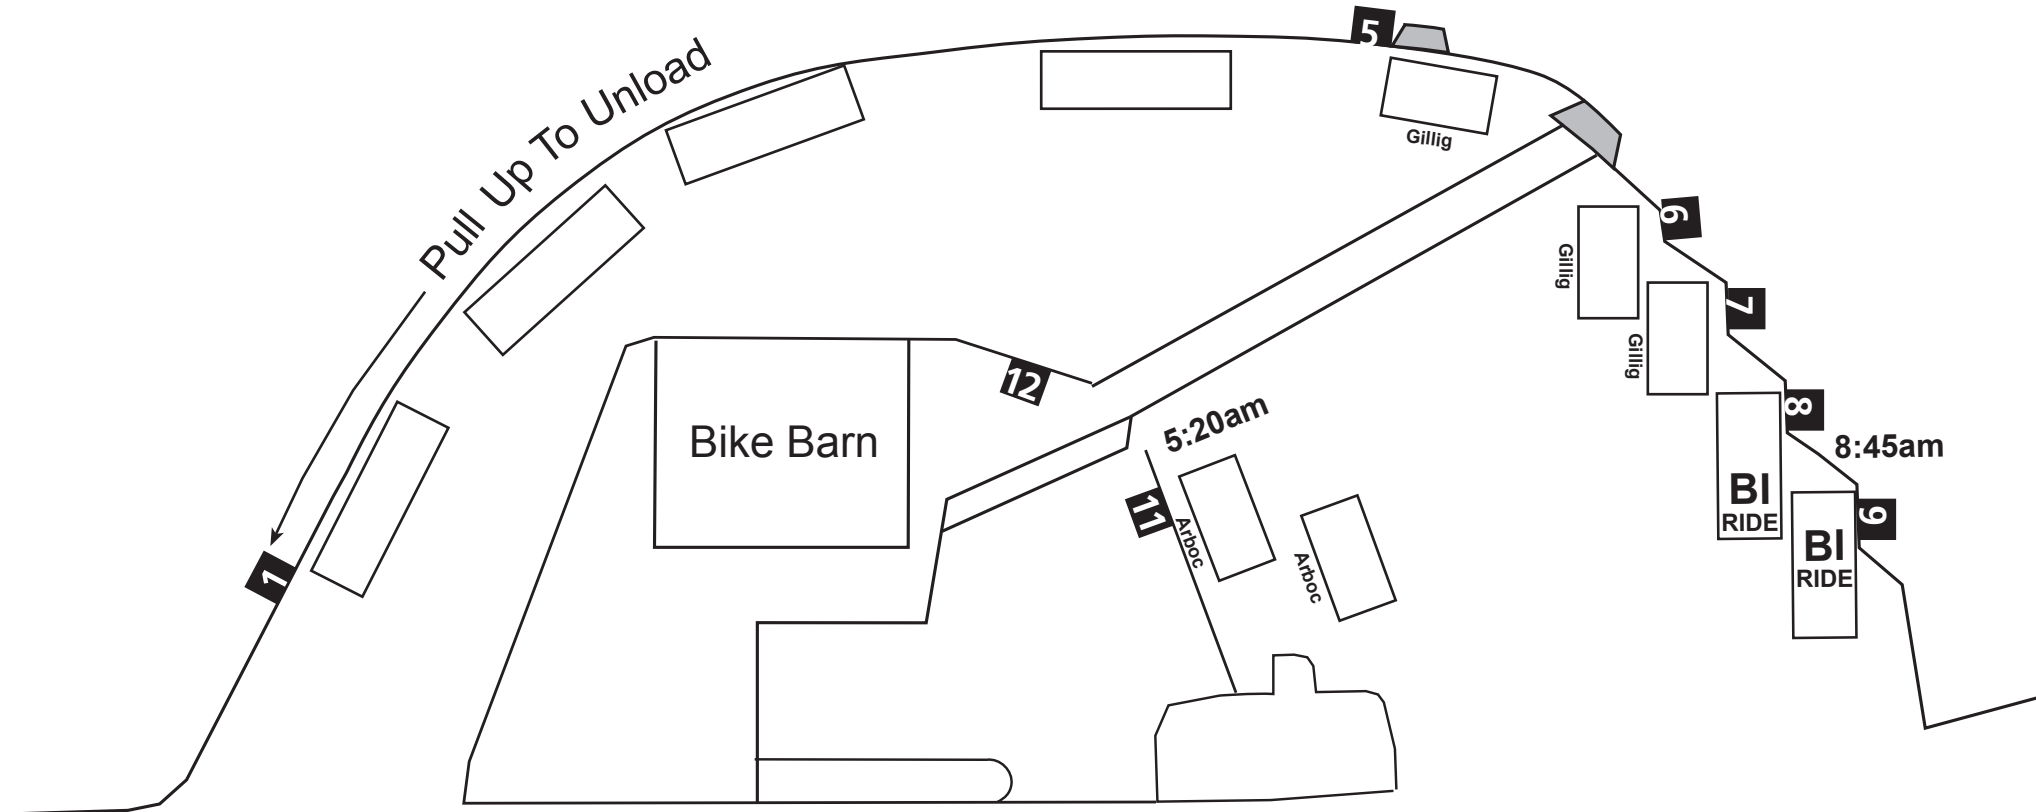

Bainbridge Island Transfer Center AM Peak Staging Diagram Ferry Departures at 5:20am, 8:45am

40 foot Gilligs move forward before unloading riders to accommodate all buses

1st bus to arrive pulls closest to the fence and crosswalk in space #11. 2nd bus in parks just outside 1st bus.