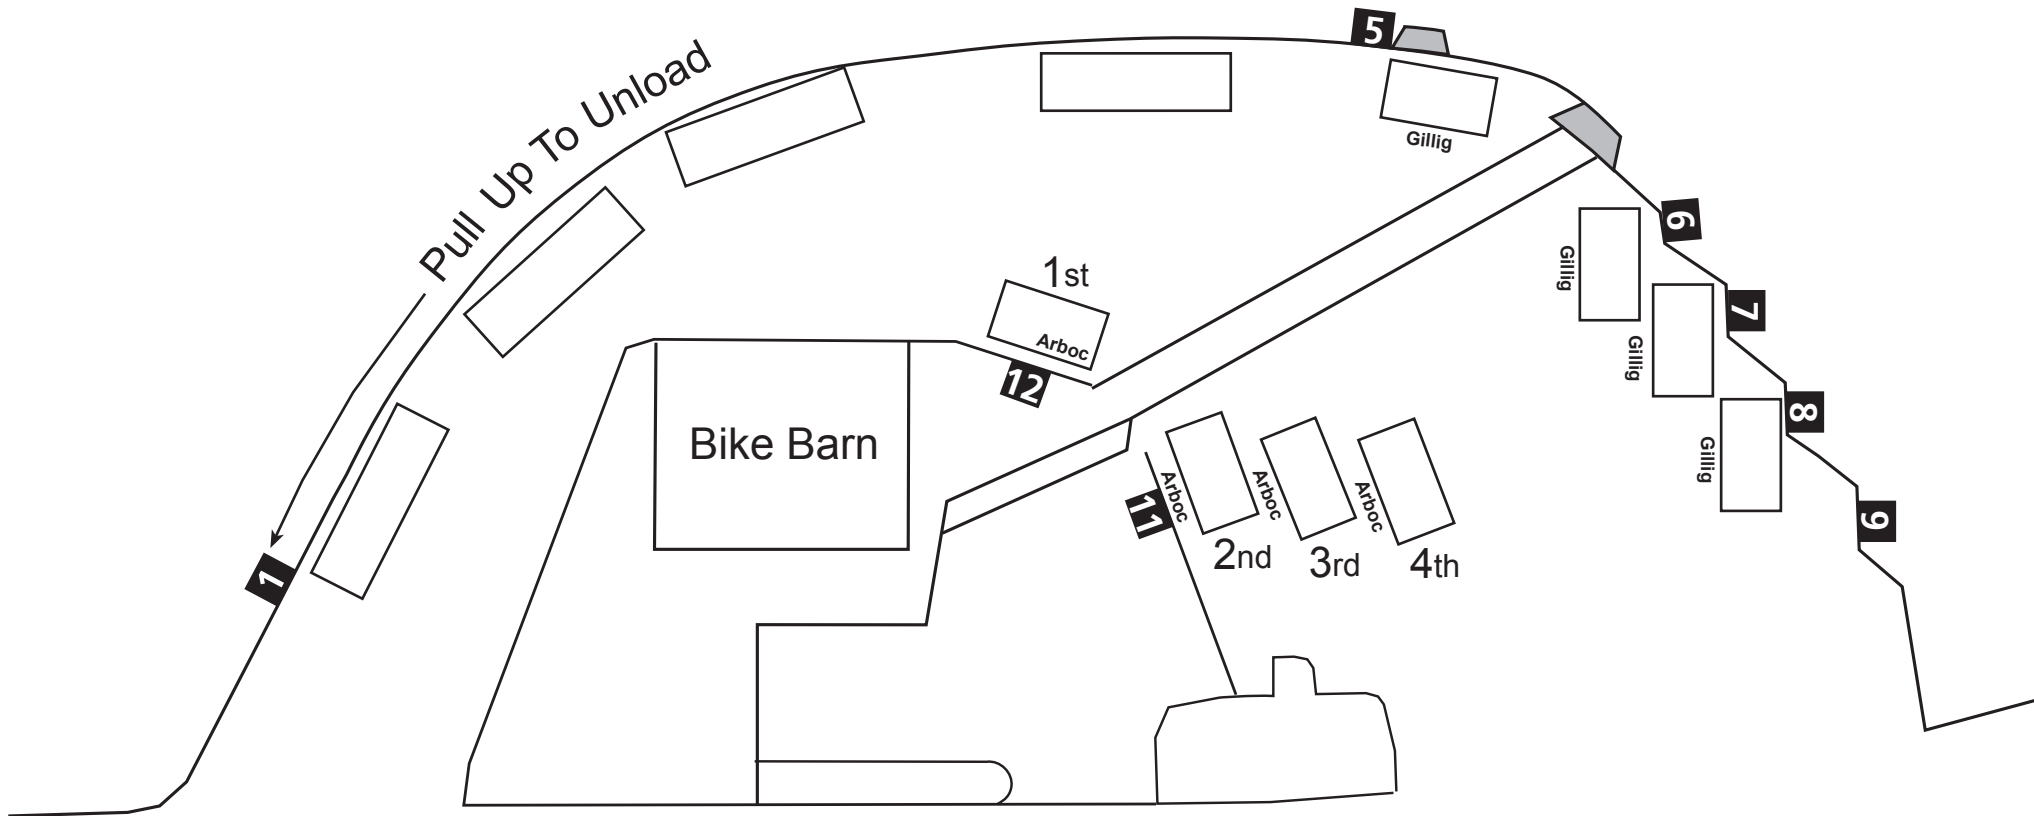

Bainbridge Island Transfer Center AM Peak Staging Diagram Ferry Departures at 6:20am, 7:05am, 7:55am

- 40 foot Gilligs move forward before unloading riders to accommodate all buses

1st bus to arrive pulls into space #12. 2nd bus parks closest to the fence and crosswalk space #11. 3rd and 4th bus park in sequence to the right of the 2nd bus.