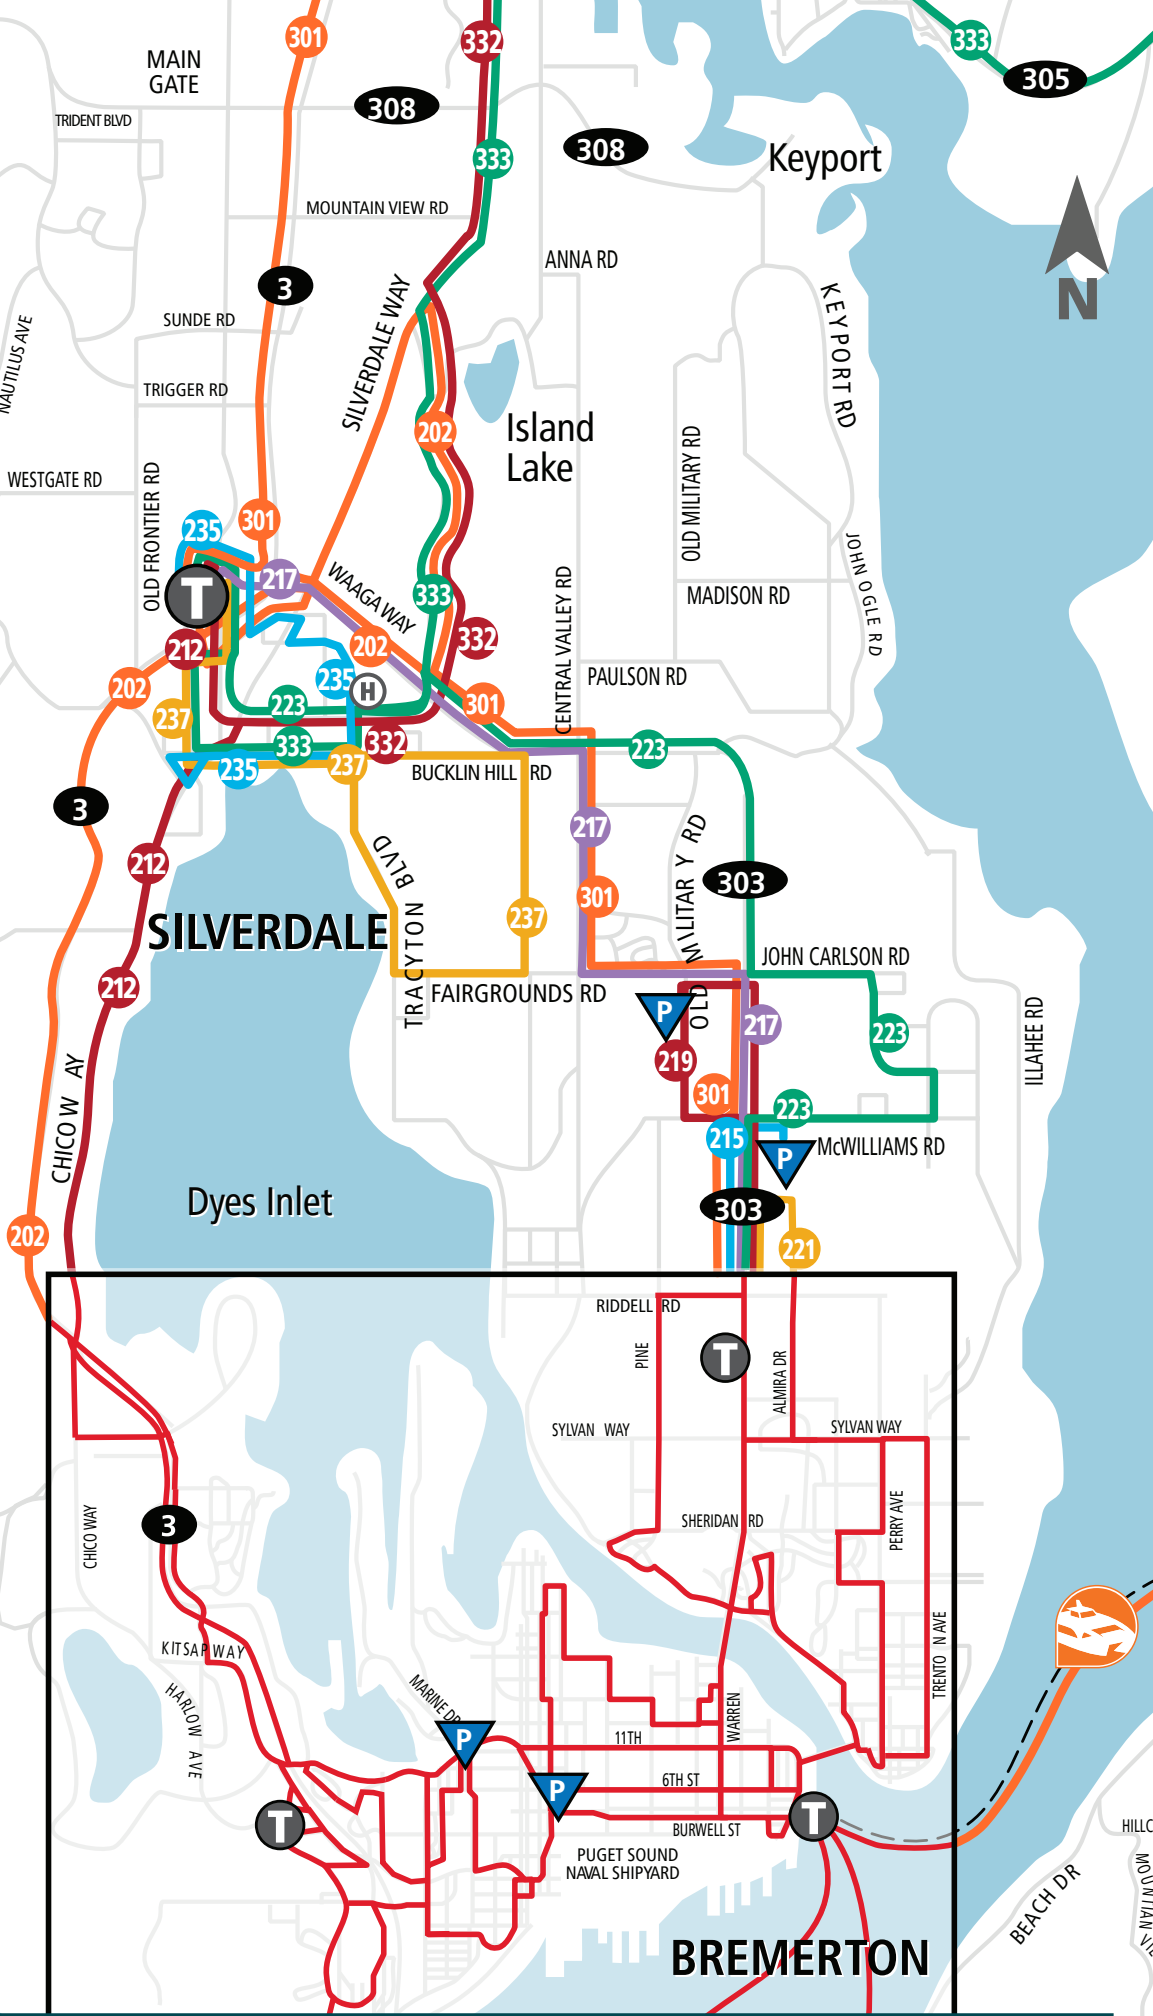

SILVERDALE INSET

KEY

- Inset Routes
- # Bus Routes & Route Numbers
- Roads
- - - Ferry Routes
- Medical Centers
- County Courthouse
- Transfer Center
- Park & Ride Lot
- Highway
- Dial-A-Ride Service Area

BREMERTON INSET