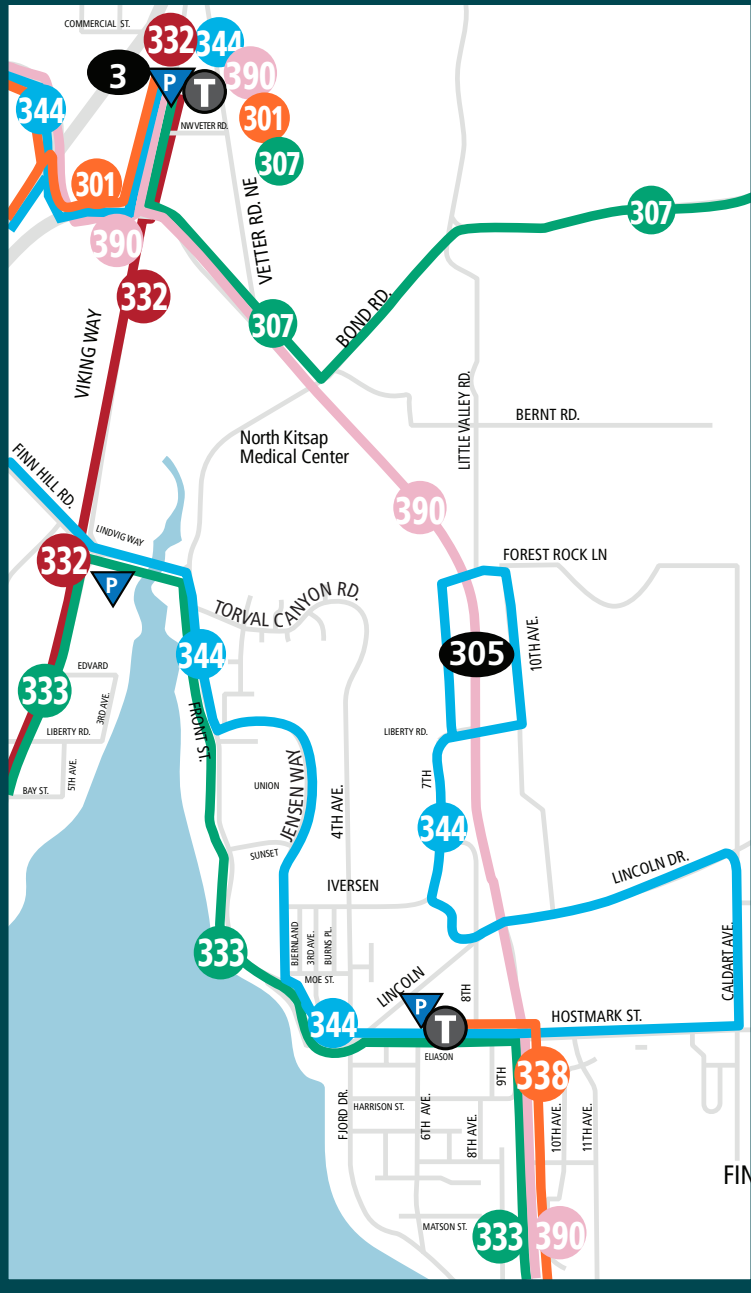

POULSBO INSET

KEY

- Inset Routes
- # Bus Routes & Route Numbers
- Roads
- - - Ferry Routes
- T** Transfer Center
- P** Park & Ride Lot
- 303** Highway
- Dial-A-Ride Service Area
- Dial-A-Ride Fast Ferry Commuter Service Area