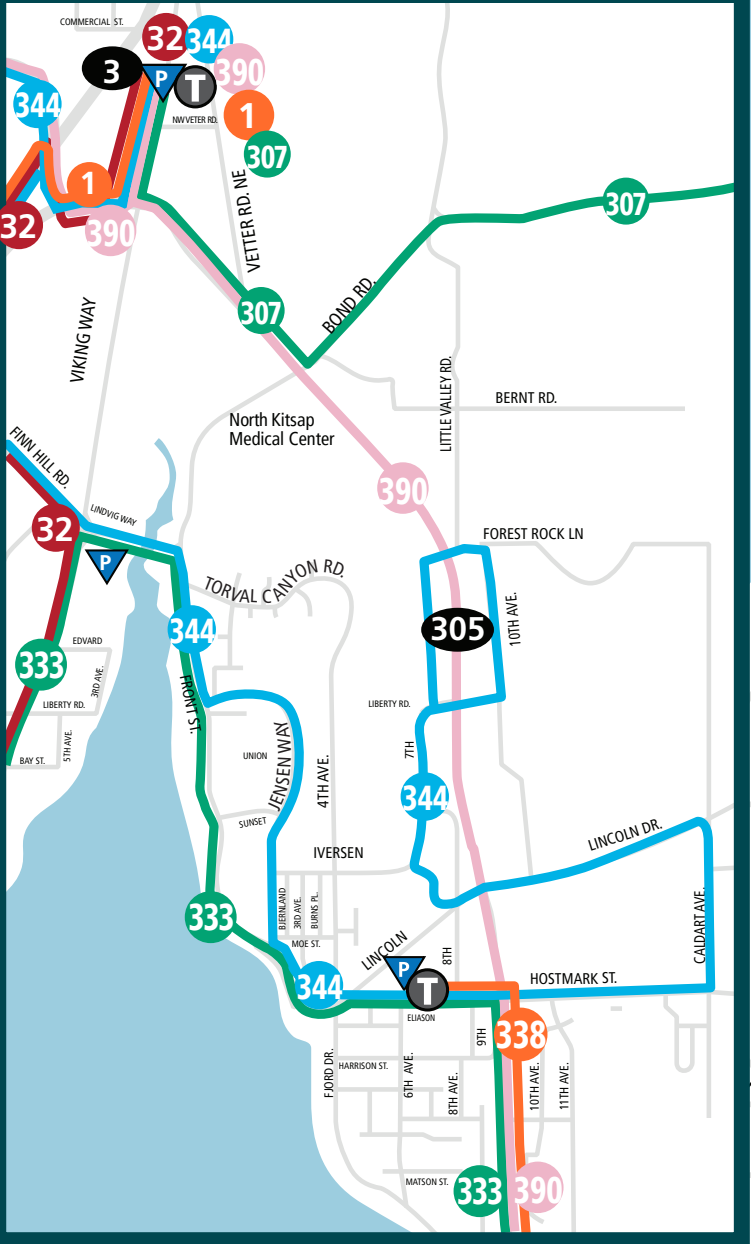

POULSBO INSET

KEY

- Inset Routes
- # Bus Routes & Route Numbers
- Roads
- - - Ferry Routes
- Transfer Center
- Park & Ride Lot
- Highway
- Dial-A-Ride Service Area
- Dial-A-Ride Fast Ferry Commuter Service Area