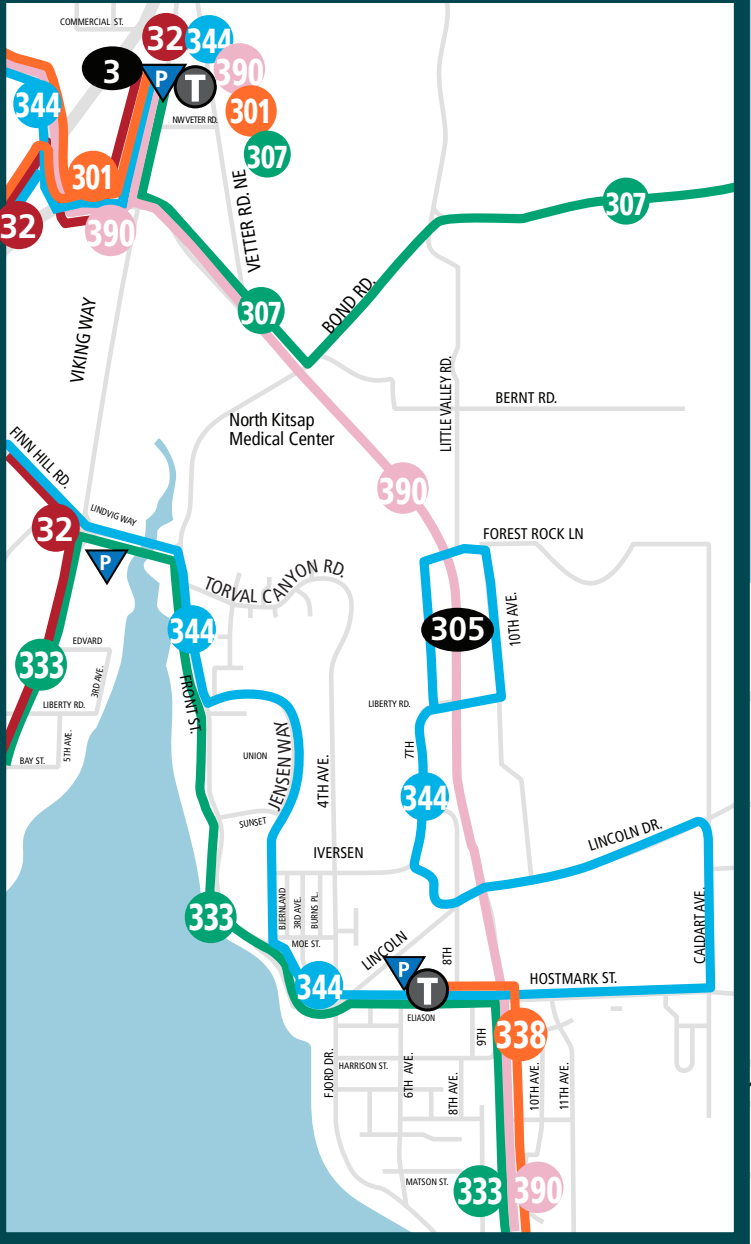

POULSBO INSET

KEY

- Inset Routes
- # Bus Routes & Route Numbers
- Roads
- - - Ferry Routes
- T Transfer Center
- P Park & Ride Lot
- 303 Highway
- Dial-A-Ride Service Area
- Dial-A-Ride Fast Ferry Commuter Service Area