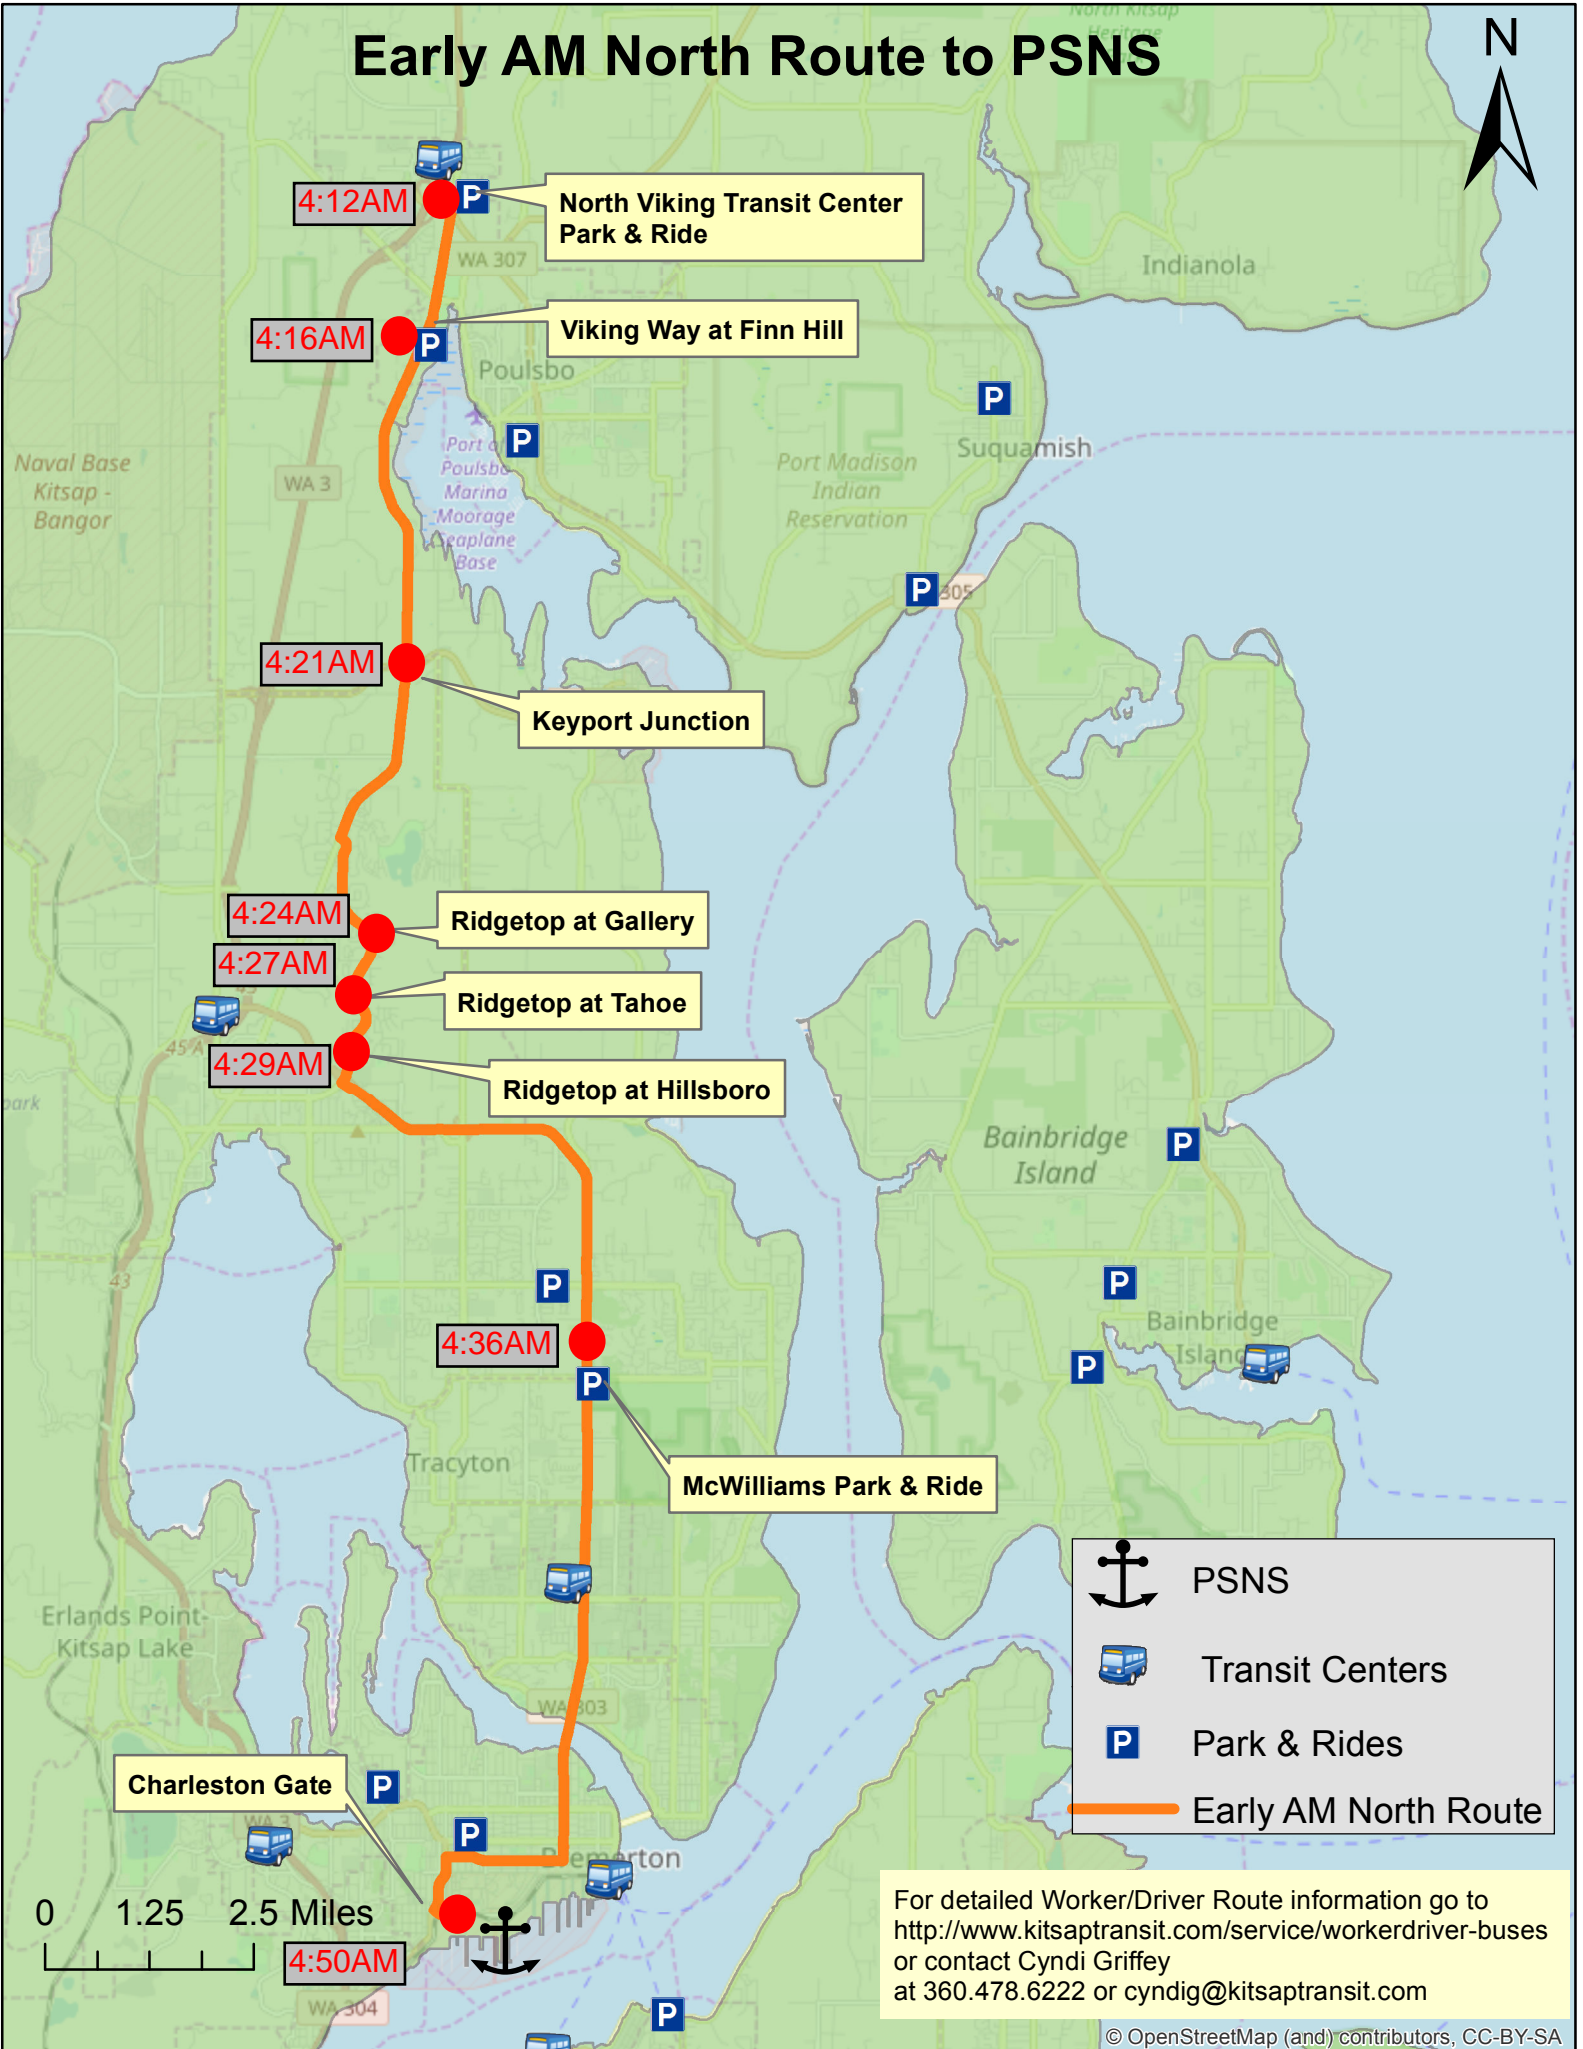

Early AM North Route to PSNS

4:12AM

North Viking Transit Center
Park & Ride

4:16AM

Viking Way at Finn Hill

4:21AM

Keyport Junction

4:24AM

Ridgetop at Gallery

4:27AM

Ridgetop at Tahoe

4:29AM

Ridgetop at Hillsboro

4:36AM

McWilliams Park & Ride

Charleston Gate

4:50AM

-  PSNS
-  Transit Centers
-  Park & Rides
-  Early AM North Route

0 1.25 2.5 Miles

For detailed Worker/Driver Route information go to <http://www.kitsaptransit.com/service/workerdriver-buses> or contact Cyndi Griffey at 360.478.6222 or cyndig@kitsaptransit.com