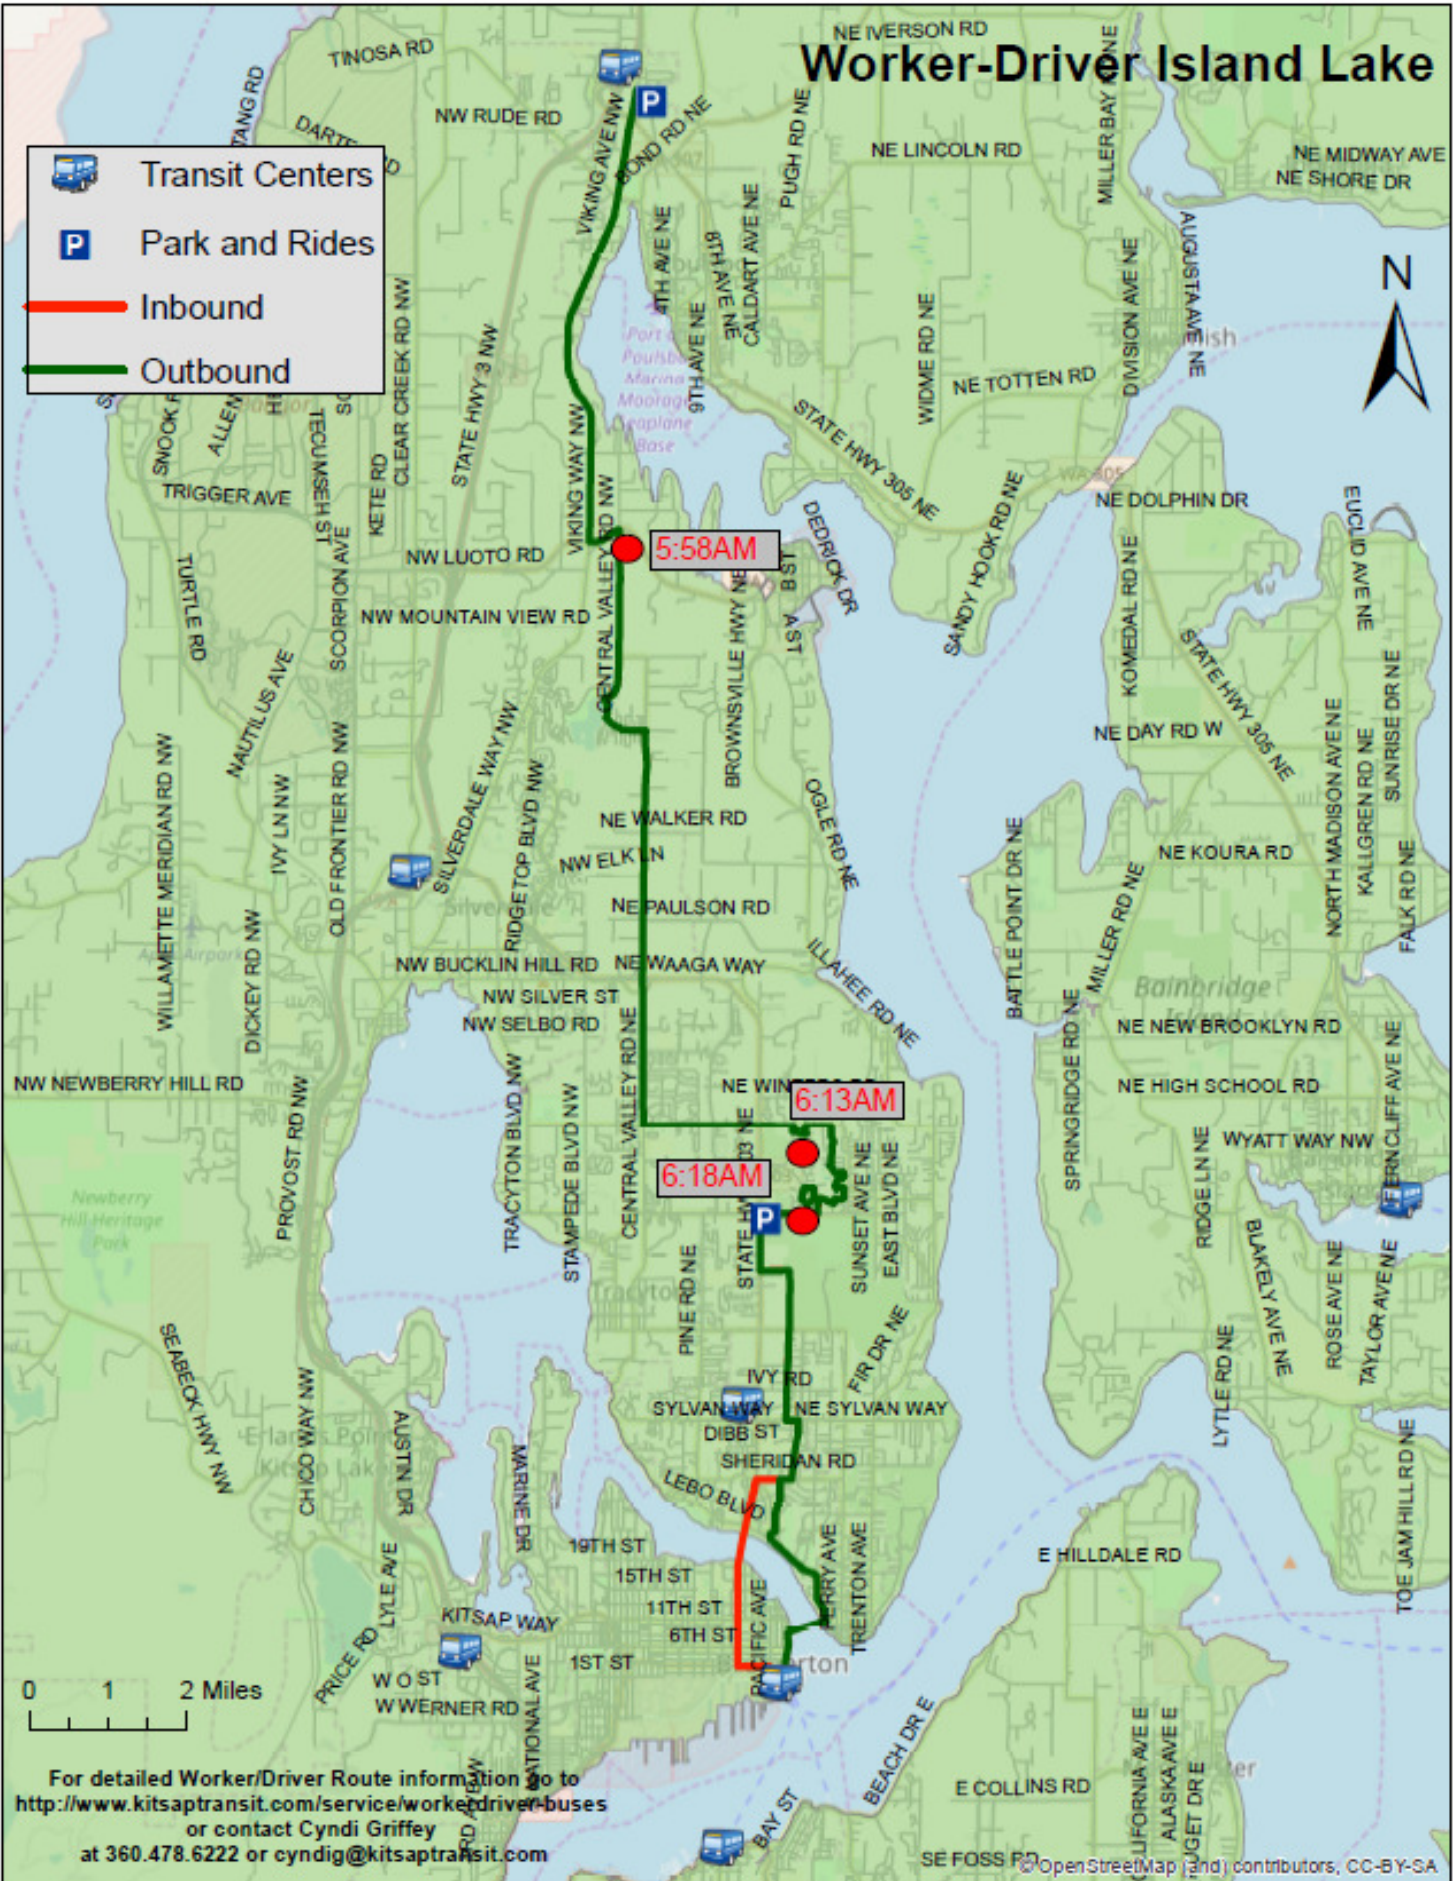

Worker-Driver Island Lake

-  Transit Centers
-  Park and Rides
-  Inbound
-  Outbound

For detailed Worker/Driver Route information go to <http://www.kitsaptransit.com/service/worker-driver-buses> or contact Cyndi Griffey at 360.478.6222 or cyndig@kitsaptransit.com