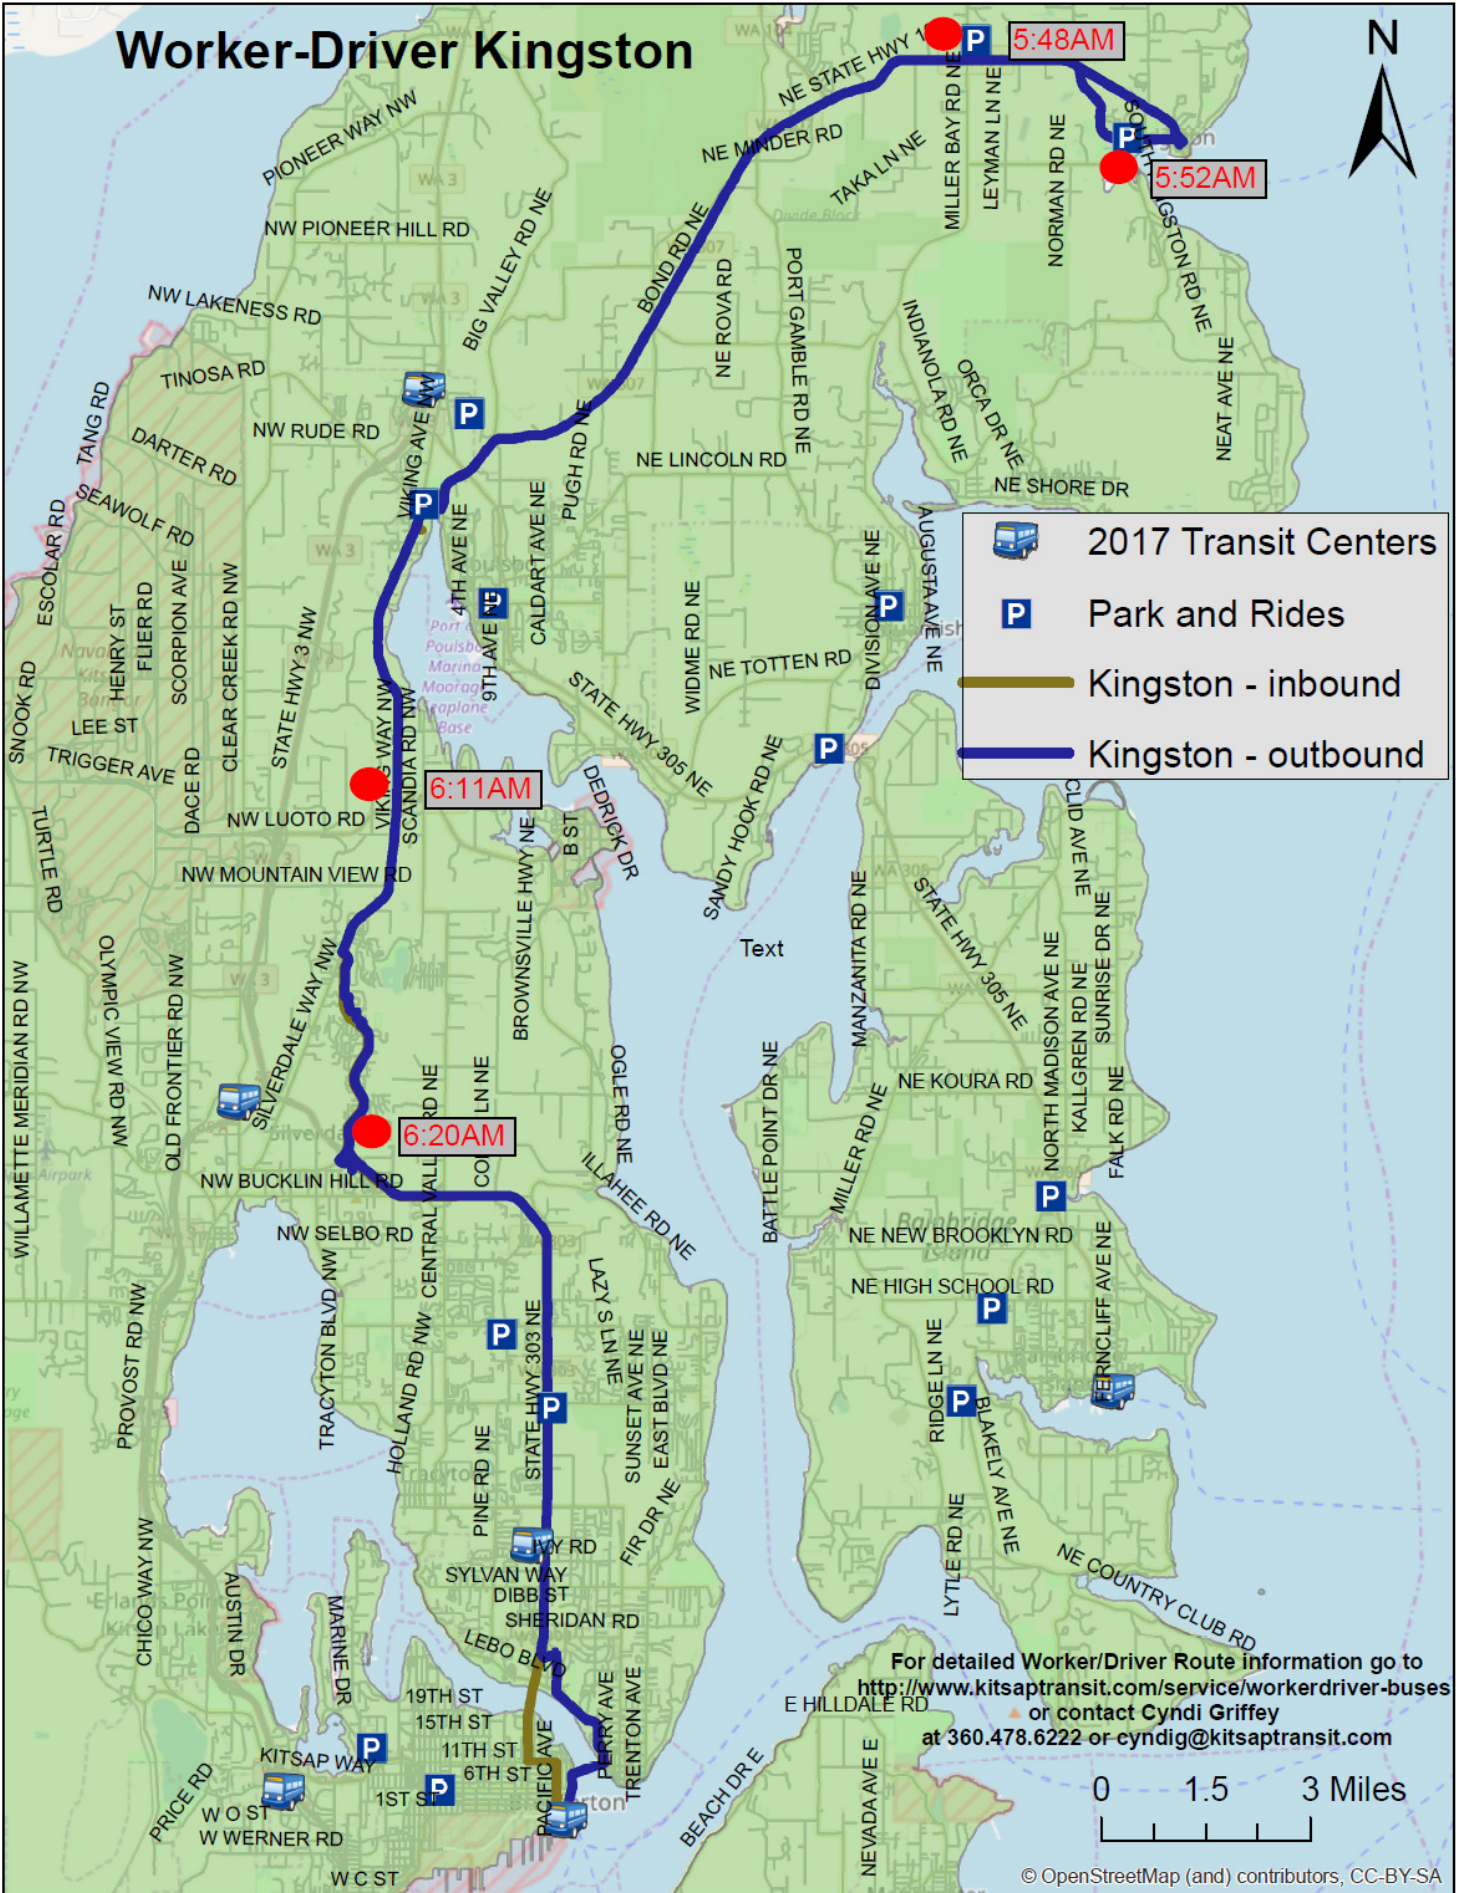

Worker-Driver Kingston

-  2017 Transit Centers
-  Park and Rides
-  Kingston - inbound
-  Kingston - outbound

For detailed Worker/Driver Route information go to <http://www.kitsaptransit.com/service/workerdriver-buses> or contact Cyndi Griffey at 360.478.6222 or cyndig@kitsaptransit.com