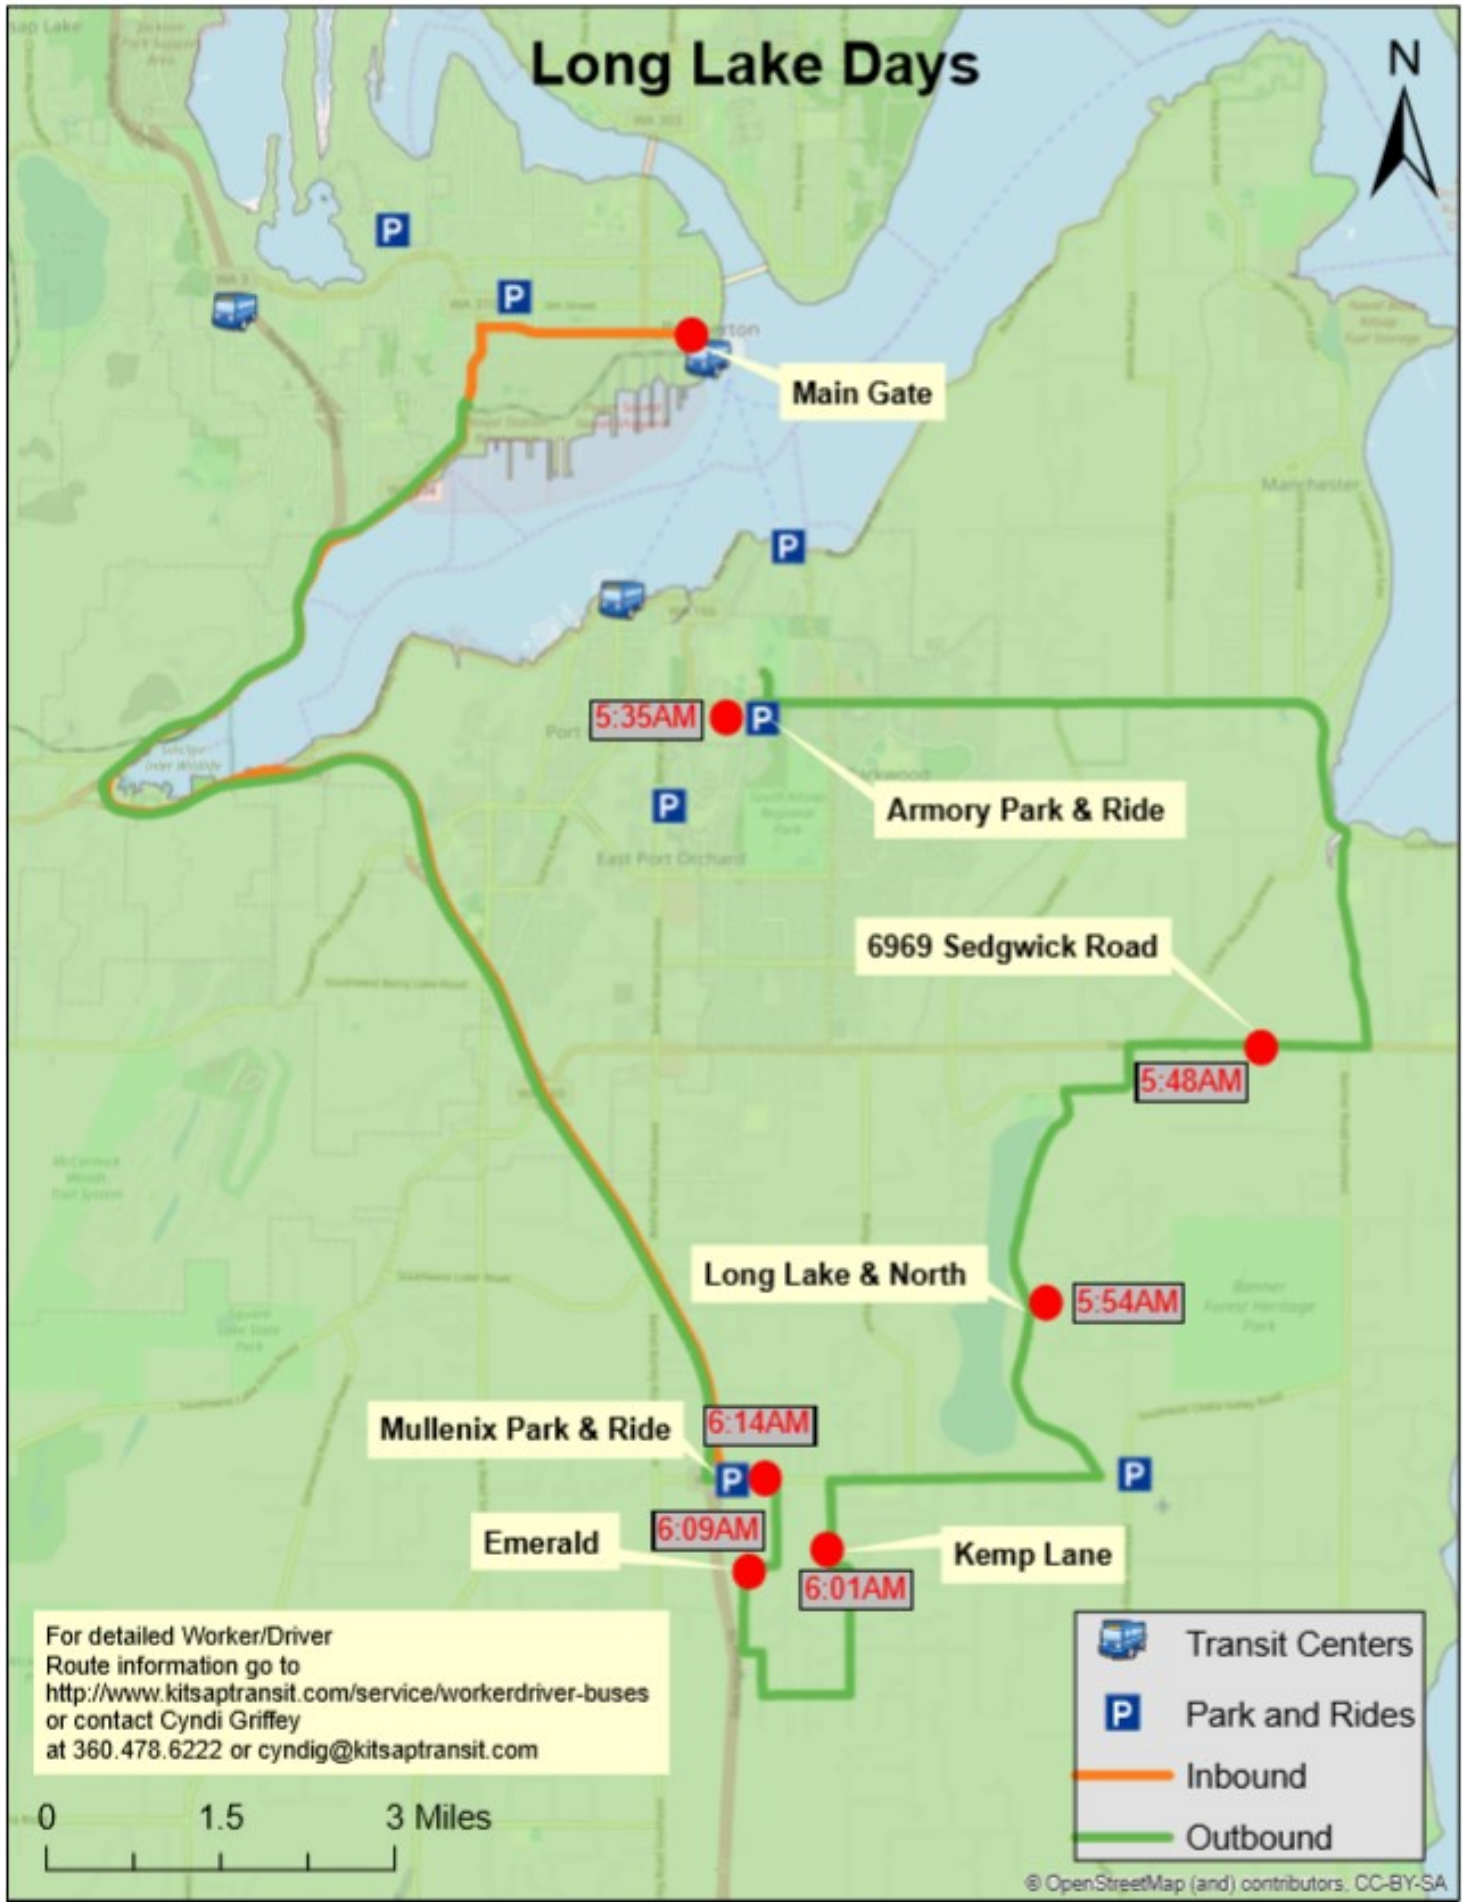

Long Lake Days

For detailed Worker/Driver Route information go to <http://www.kitsaptransit.com/service/workerdriver-buses> or contact Cyndi Griffey at 360.478.6222 or cyndig@kitsaptransit.com

	Transit Centers
	Park and Rides
	Inbound
	Outbound