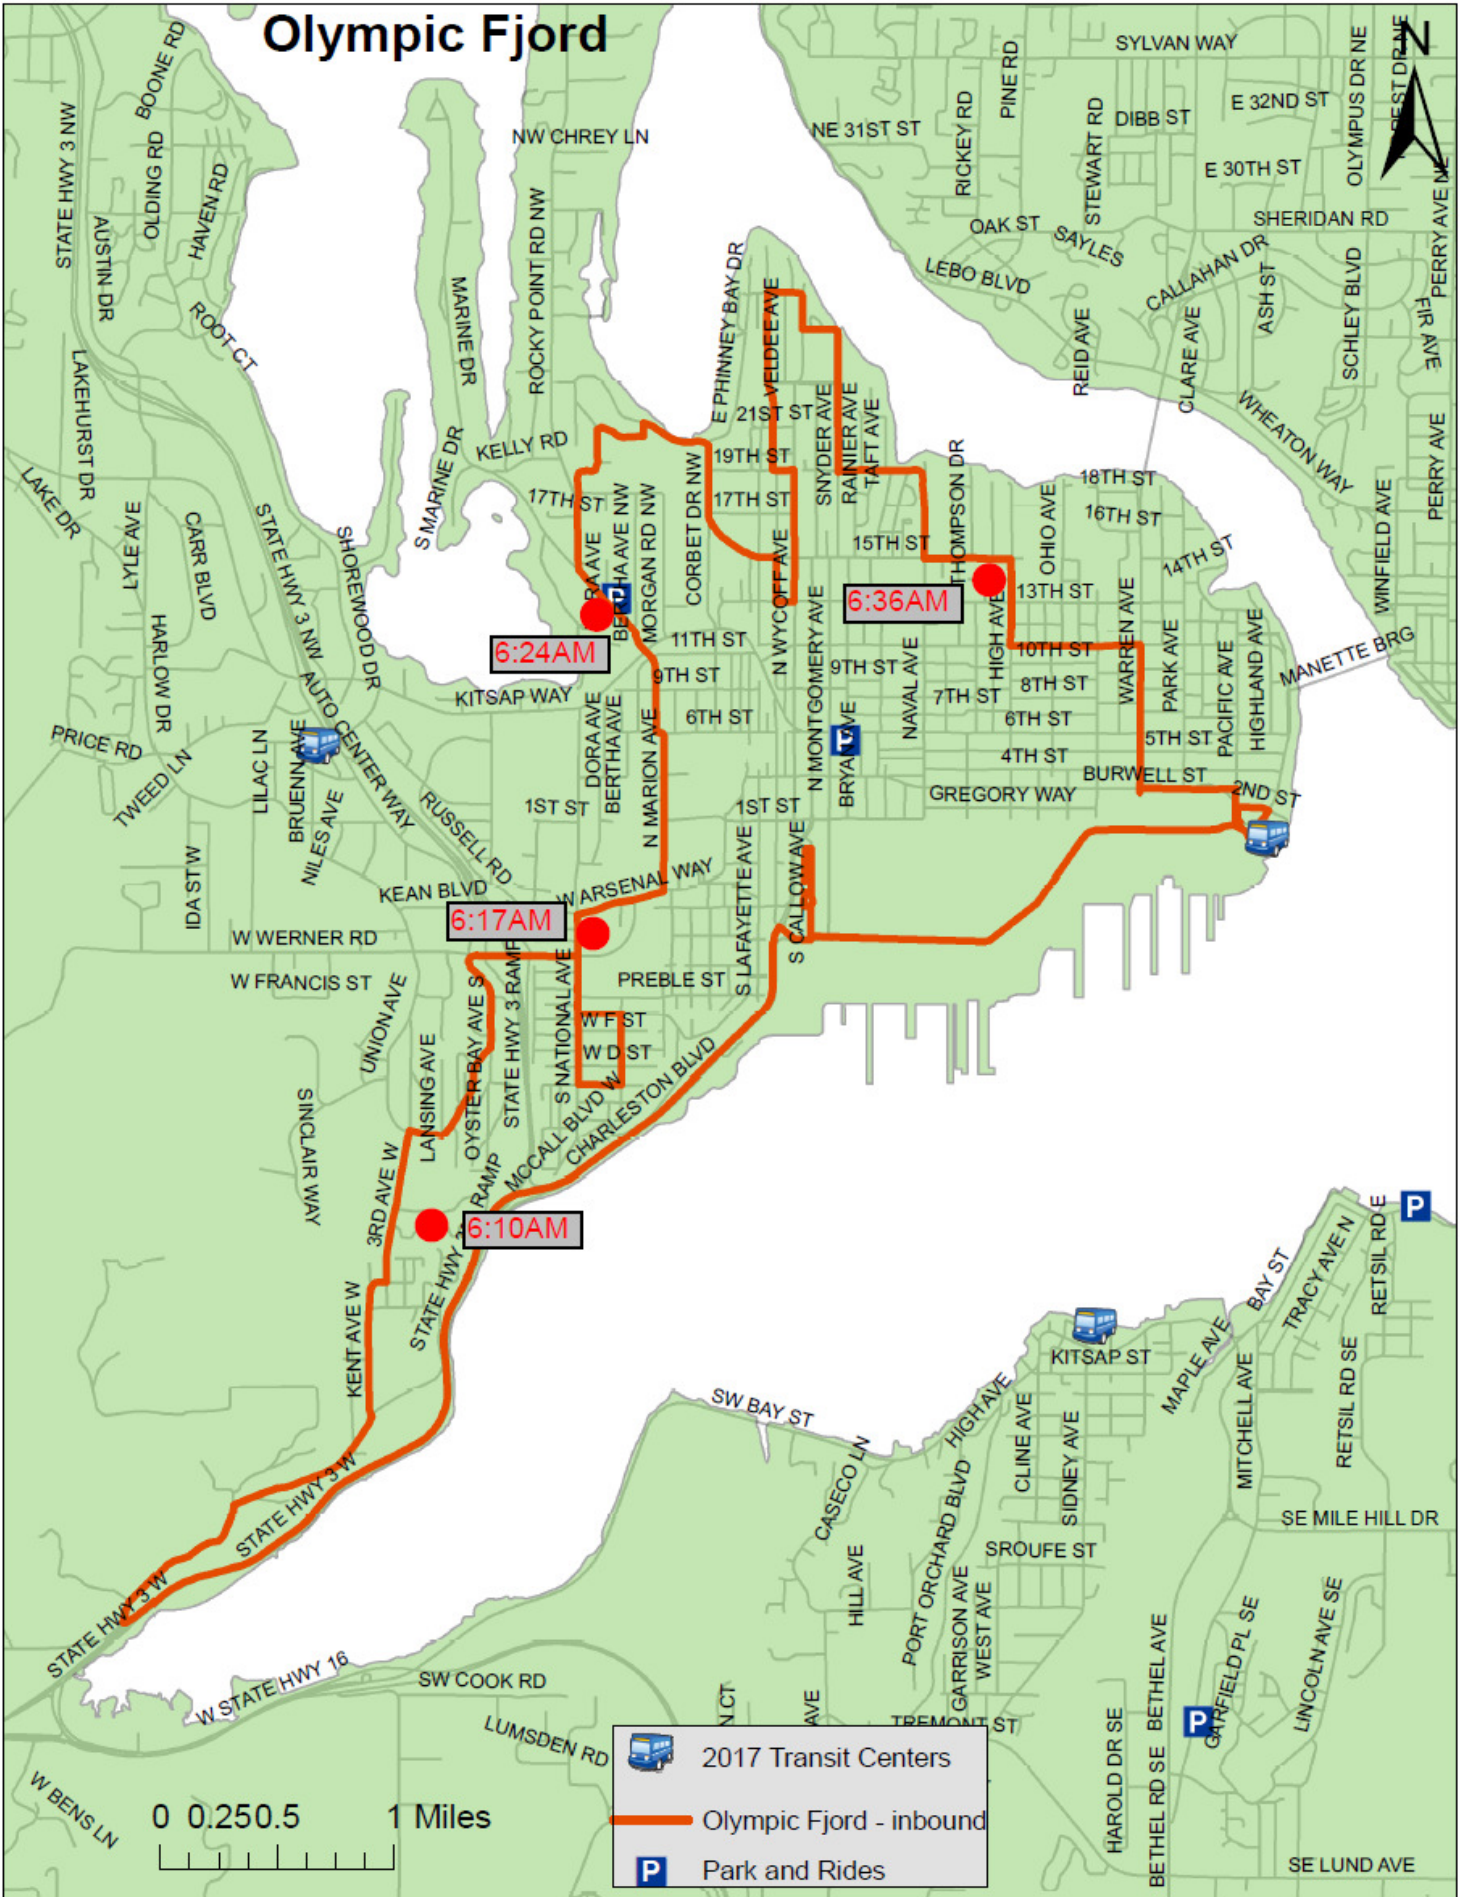

Olympic Fjord

	2017 Transit Centers
	Olympic Fjord - inbound
	Park and Rides