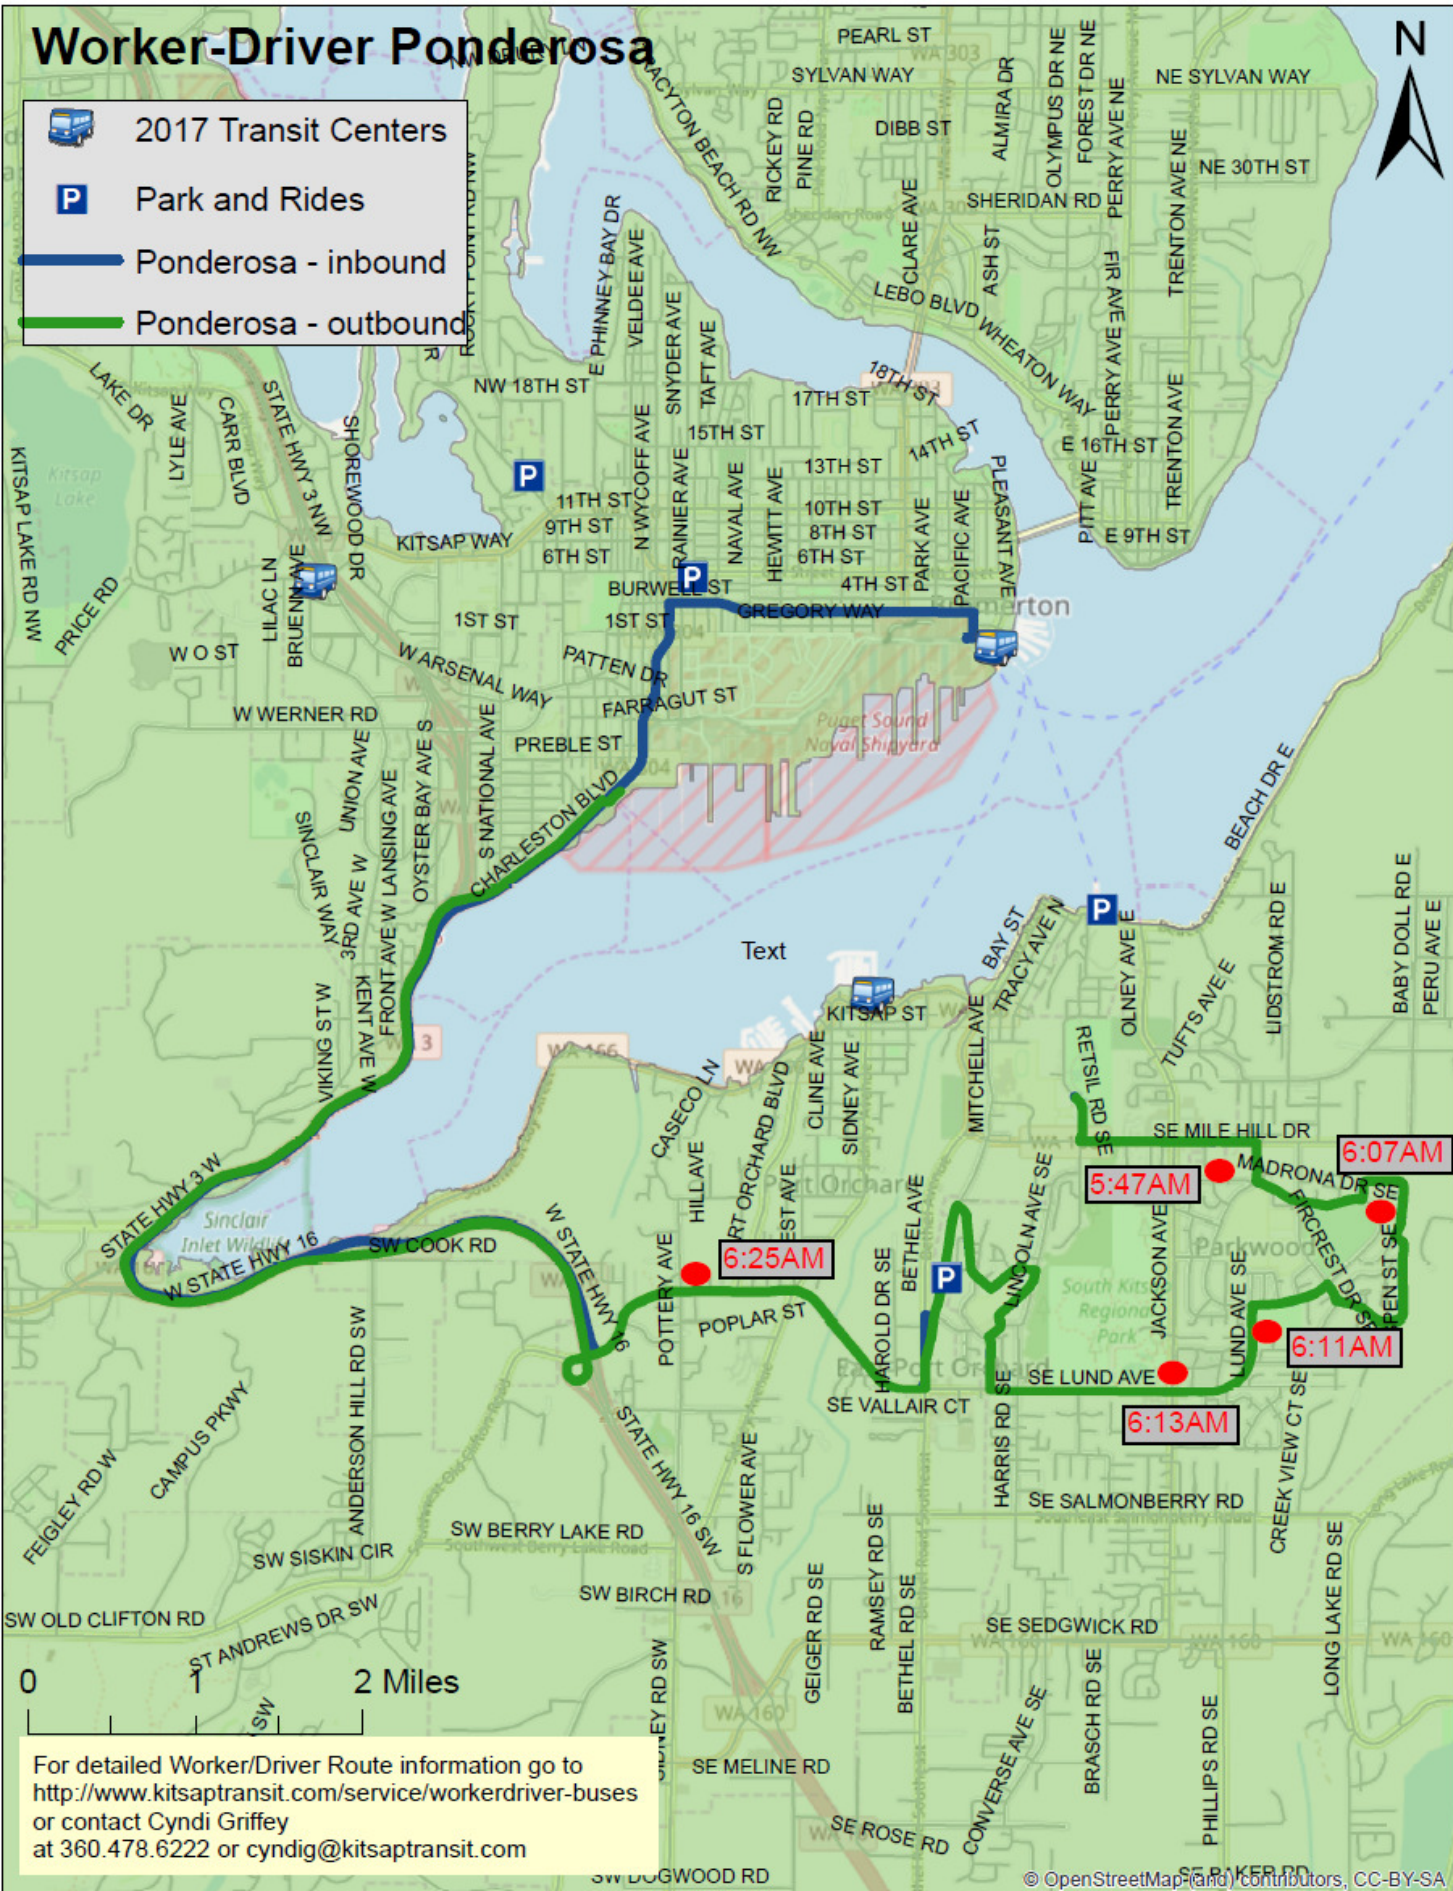

Worker-Driver Ponderosa

-  2017 Transit Centers
-  Park and Rides
-  Ponderosa - inbound
-  Ponderosa - outbound

For detailed Worker/Driver Route information go to <http://www.kitsaptransit.com/service/workerdriver-buses> or contact Cyndi Griffey at 360.478.6222 or cyndig@kitsaptransit.com