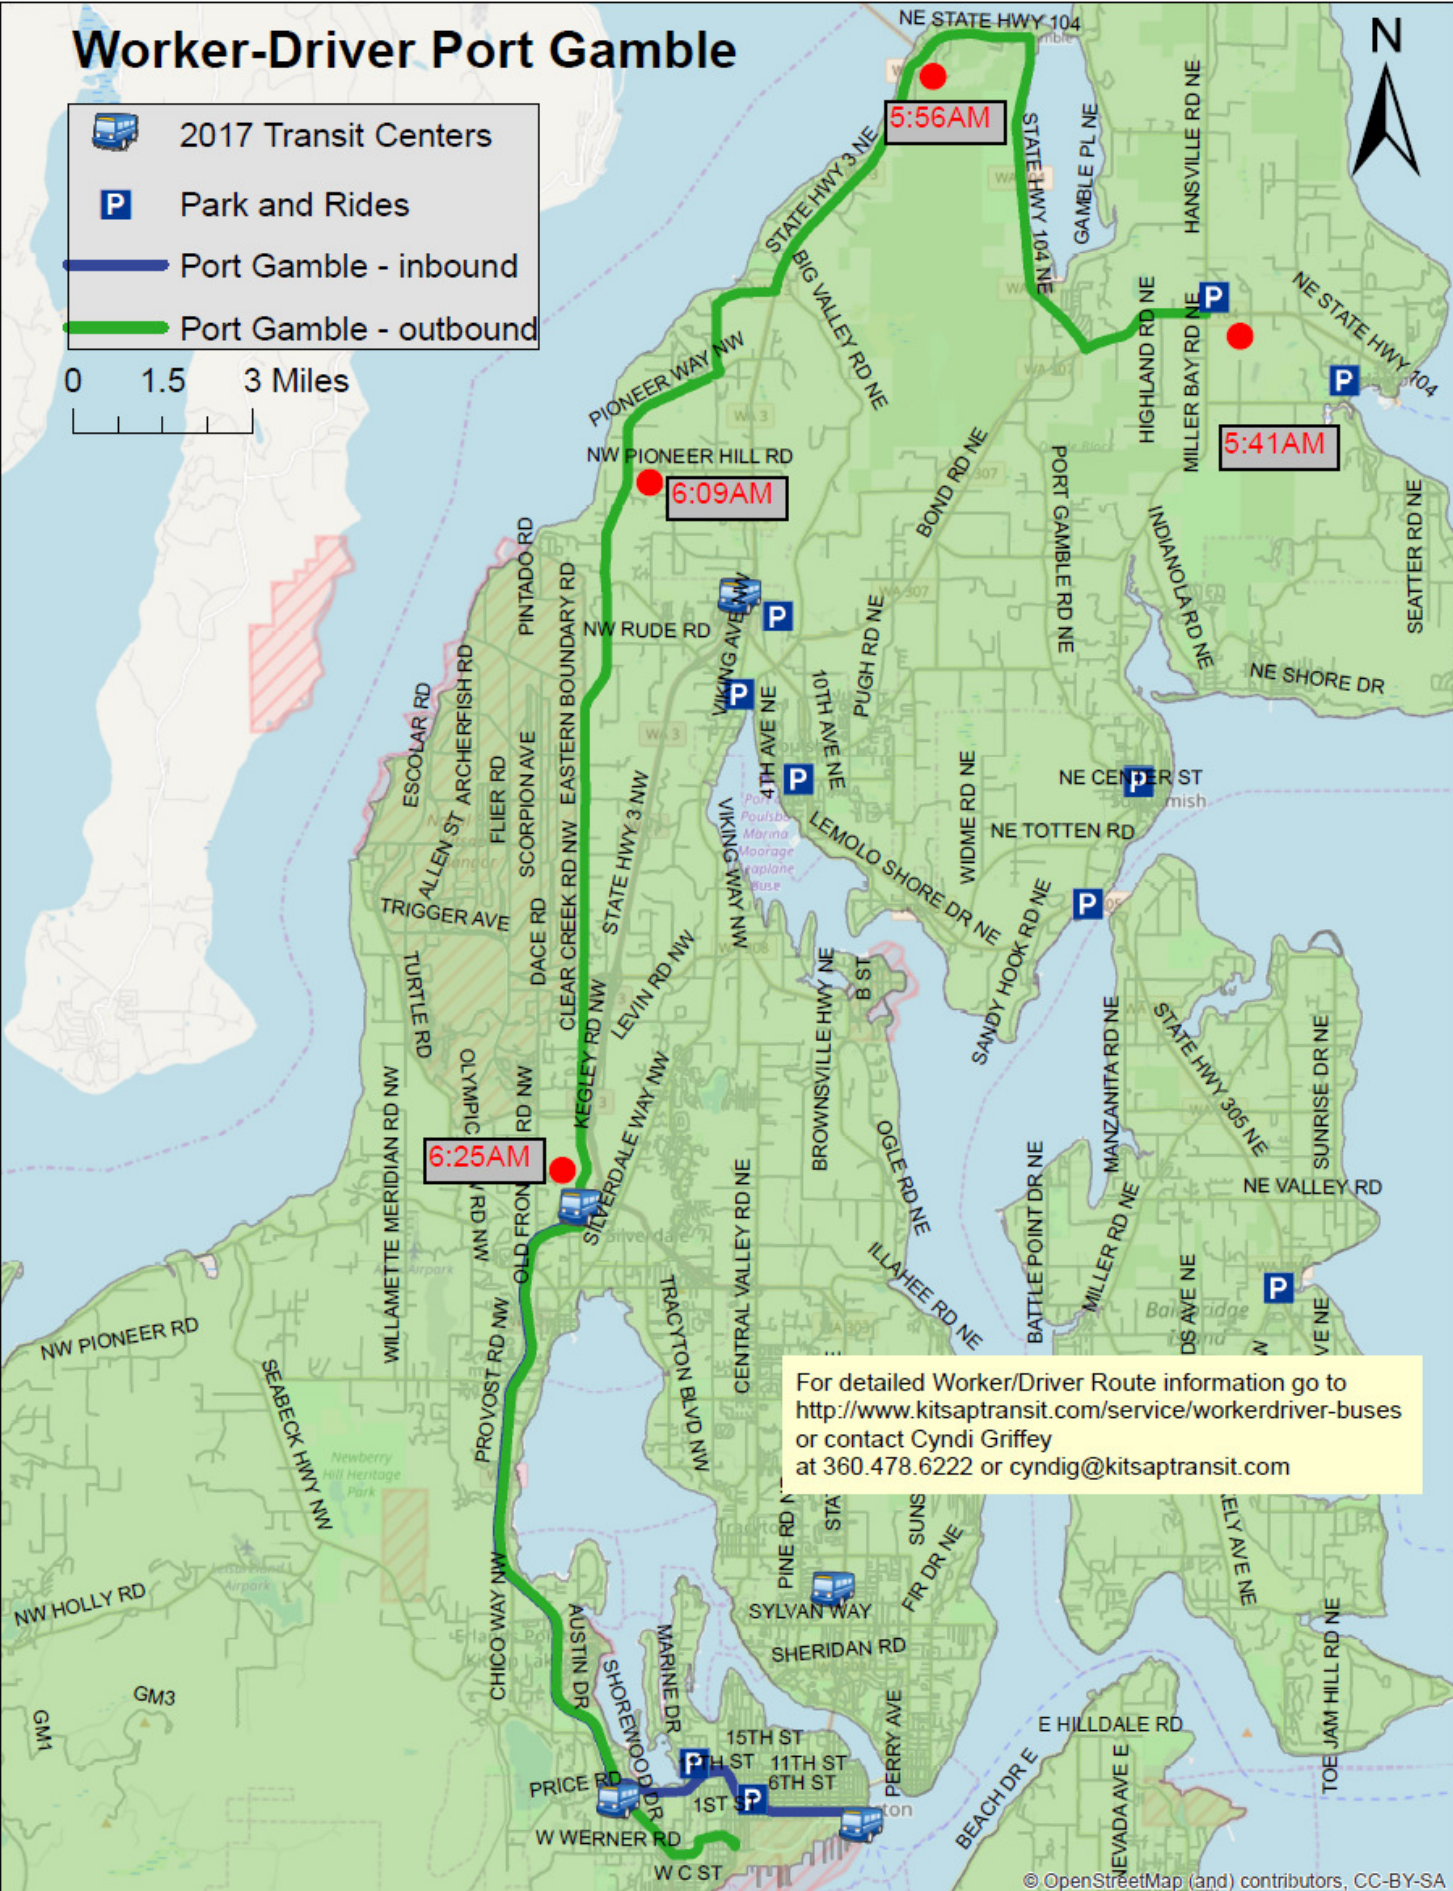

Worker-Driver Port Gamble

-  2017 Transit Centers
-  Park and Rides
-  Port Gamble - inbound
-  Port Gamble - outbound

For detailed Worker/Driver Route information go to <http://www.kitsaptransit.com/service/workerdriver-buses> or contact Cyndi Griffey at 360.478.6222 or cyndig@kitsaptransit.com