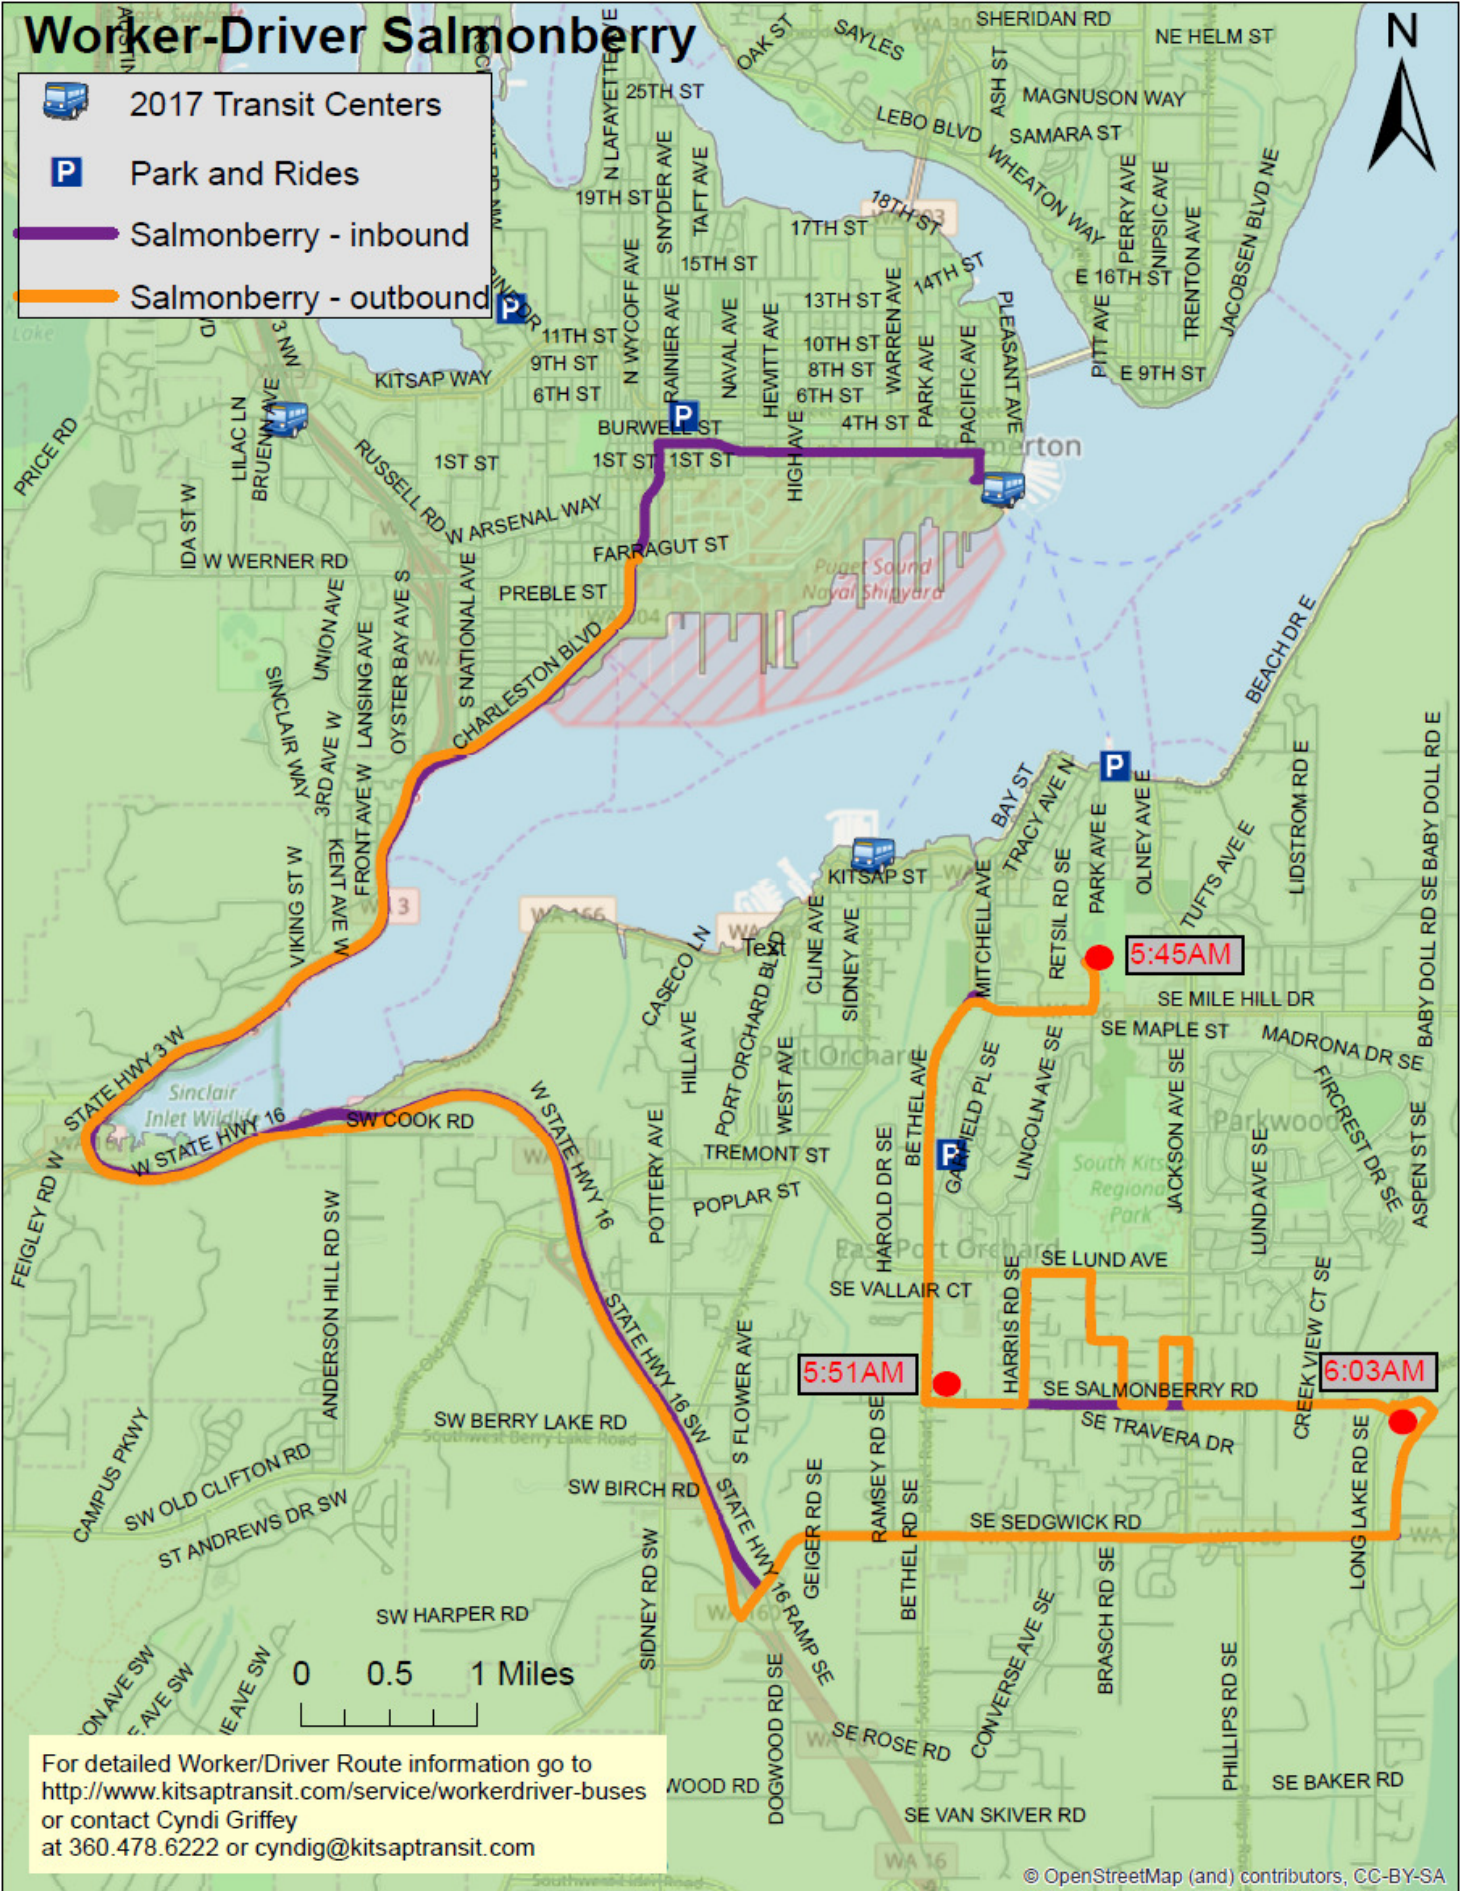

Worker-Driver Salmonberry

-  2017 Transit Centers
-  Park and Rides
-  Salmonberry - inbound
-  Salmonberry - outbound

For detailed Worker/Driver Route information go to <http://www.kitsaptransit.com/service/workerdriver-buses> or contact Cyndi Griffey at 360.478.6222 or cyndig@kitsaptransit.com