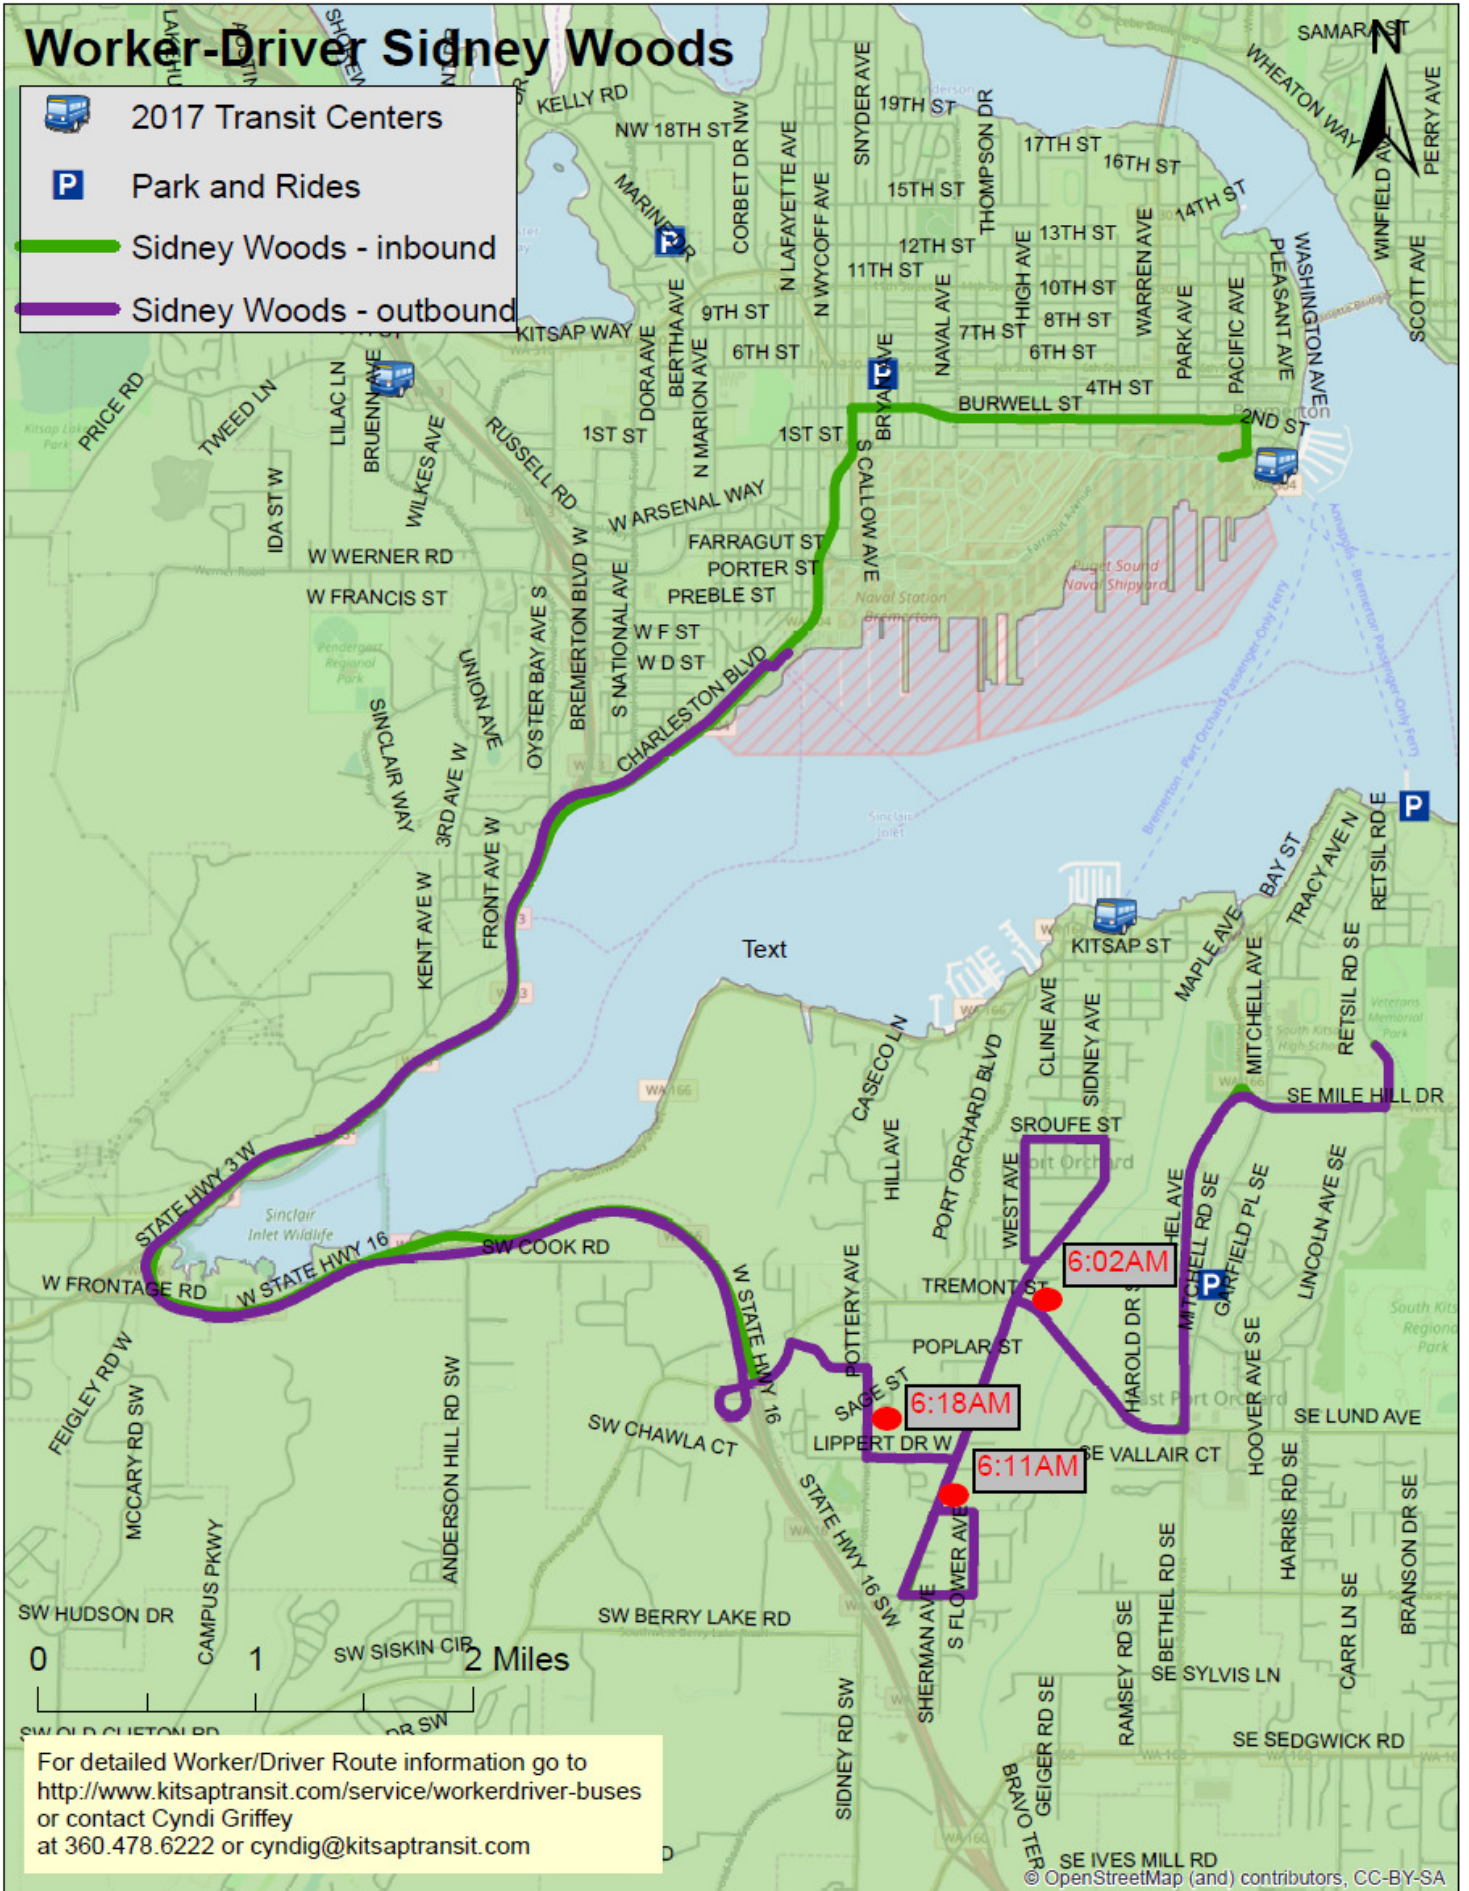

# Worker-Driver Sidney Woods

-  2017 Transit Centers
-  Park and Rides
-  Sidney Woods - inbound
-  Sidney Woods - outbound

For detailed Worker/Driver Route information go to <http://www.kitsaptransit.com/service/workerdriver-buses> or contact Cyndi Griffey at 360.478.6222 or [cyndig@kitsaptransit.com](mailto:cyndig@kitsaptransit.com)