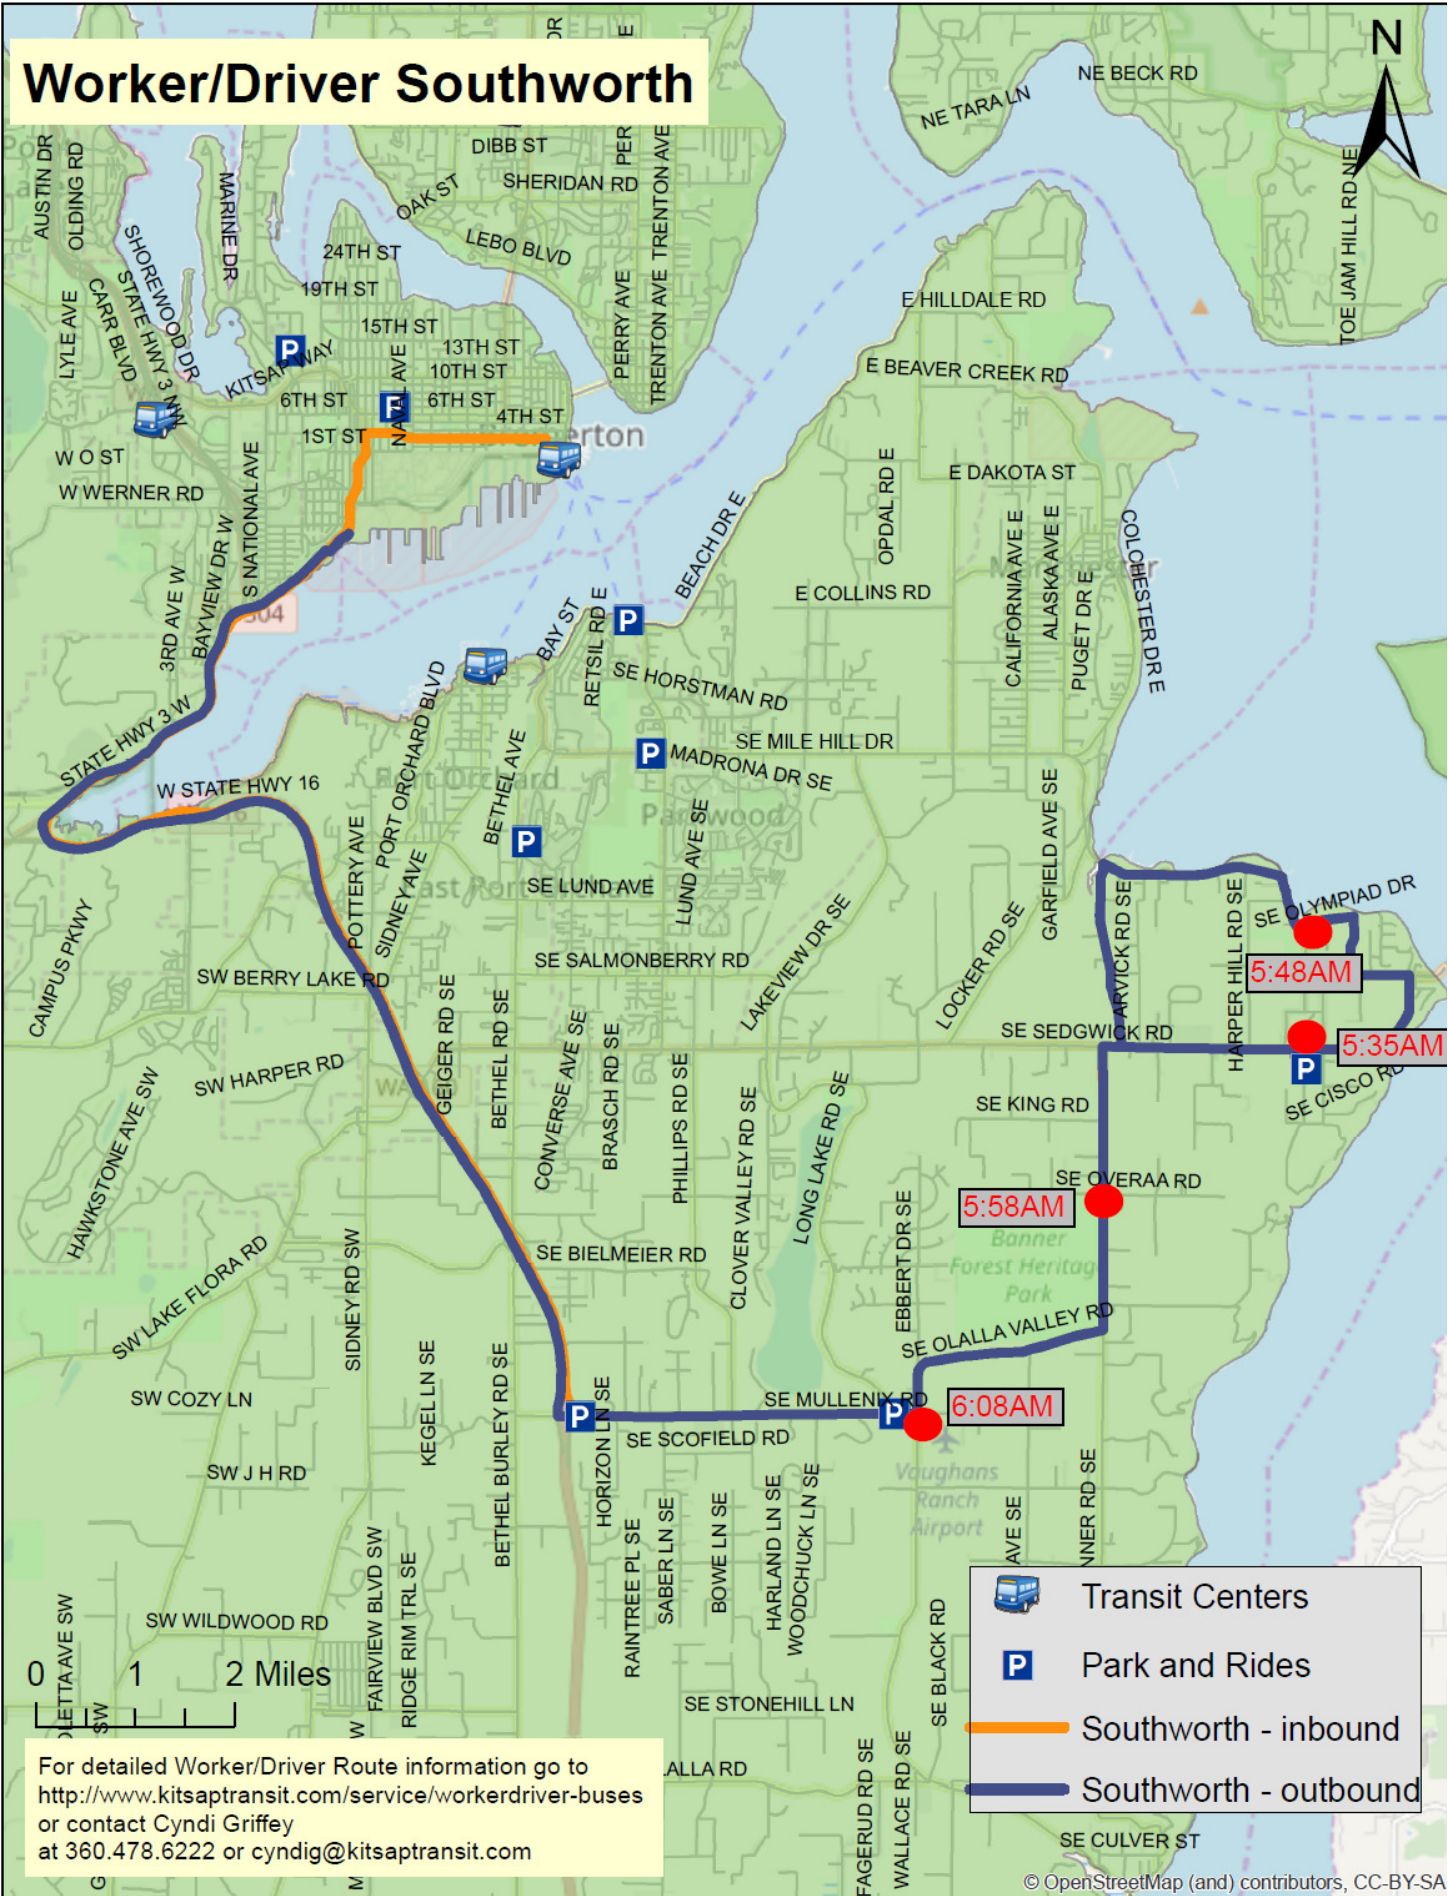

Worker/Driver Southworth

For detailed Worker/Driver Route information go to <http://www.kitsaptransit.com/service/workerdriver-buses> or contact Cyndi Griffey at 360.478.6222 or cyndig@kitsaptransit.com

-  Transit Centers
-  Park and Rides
-  Southworth - inbound
-  Southworth - outbound