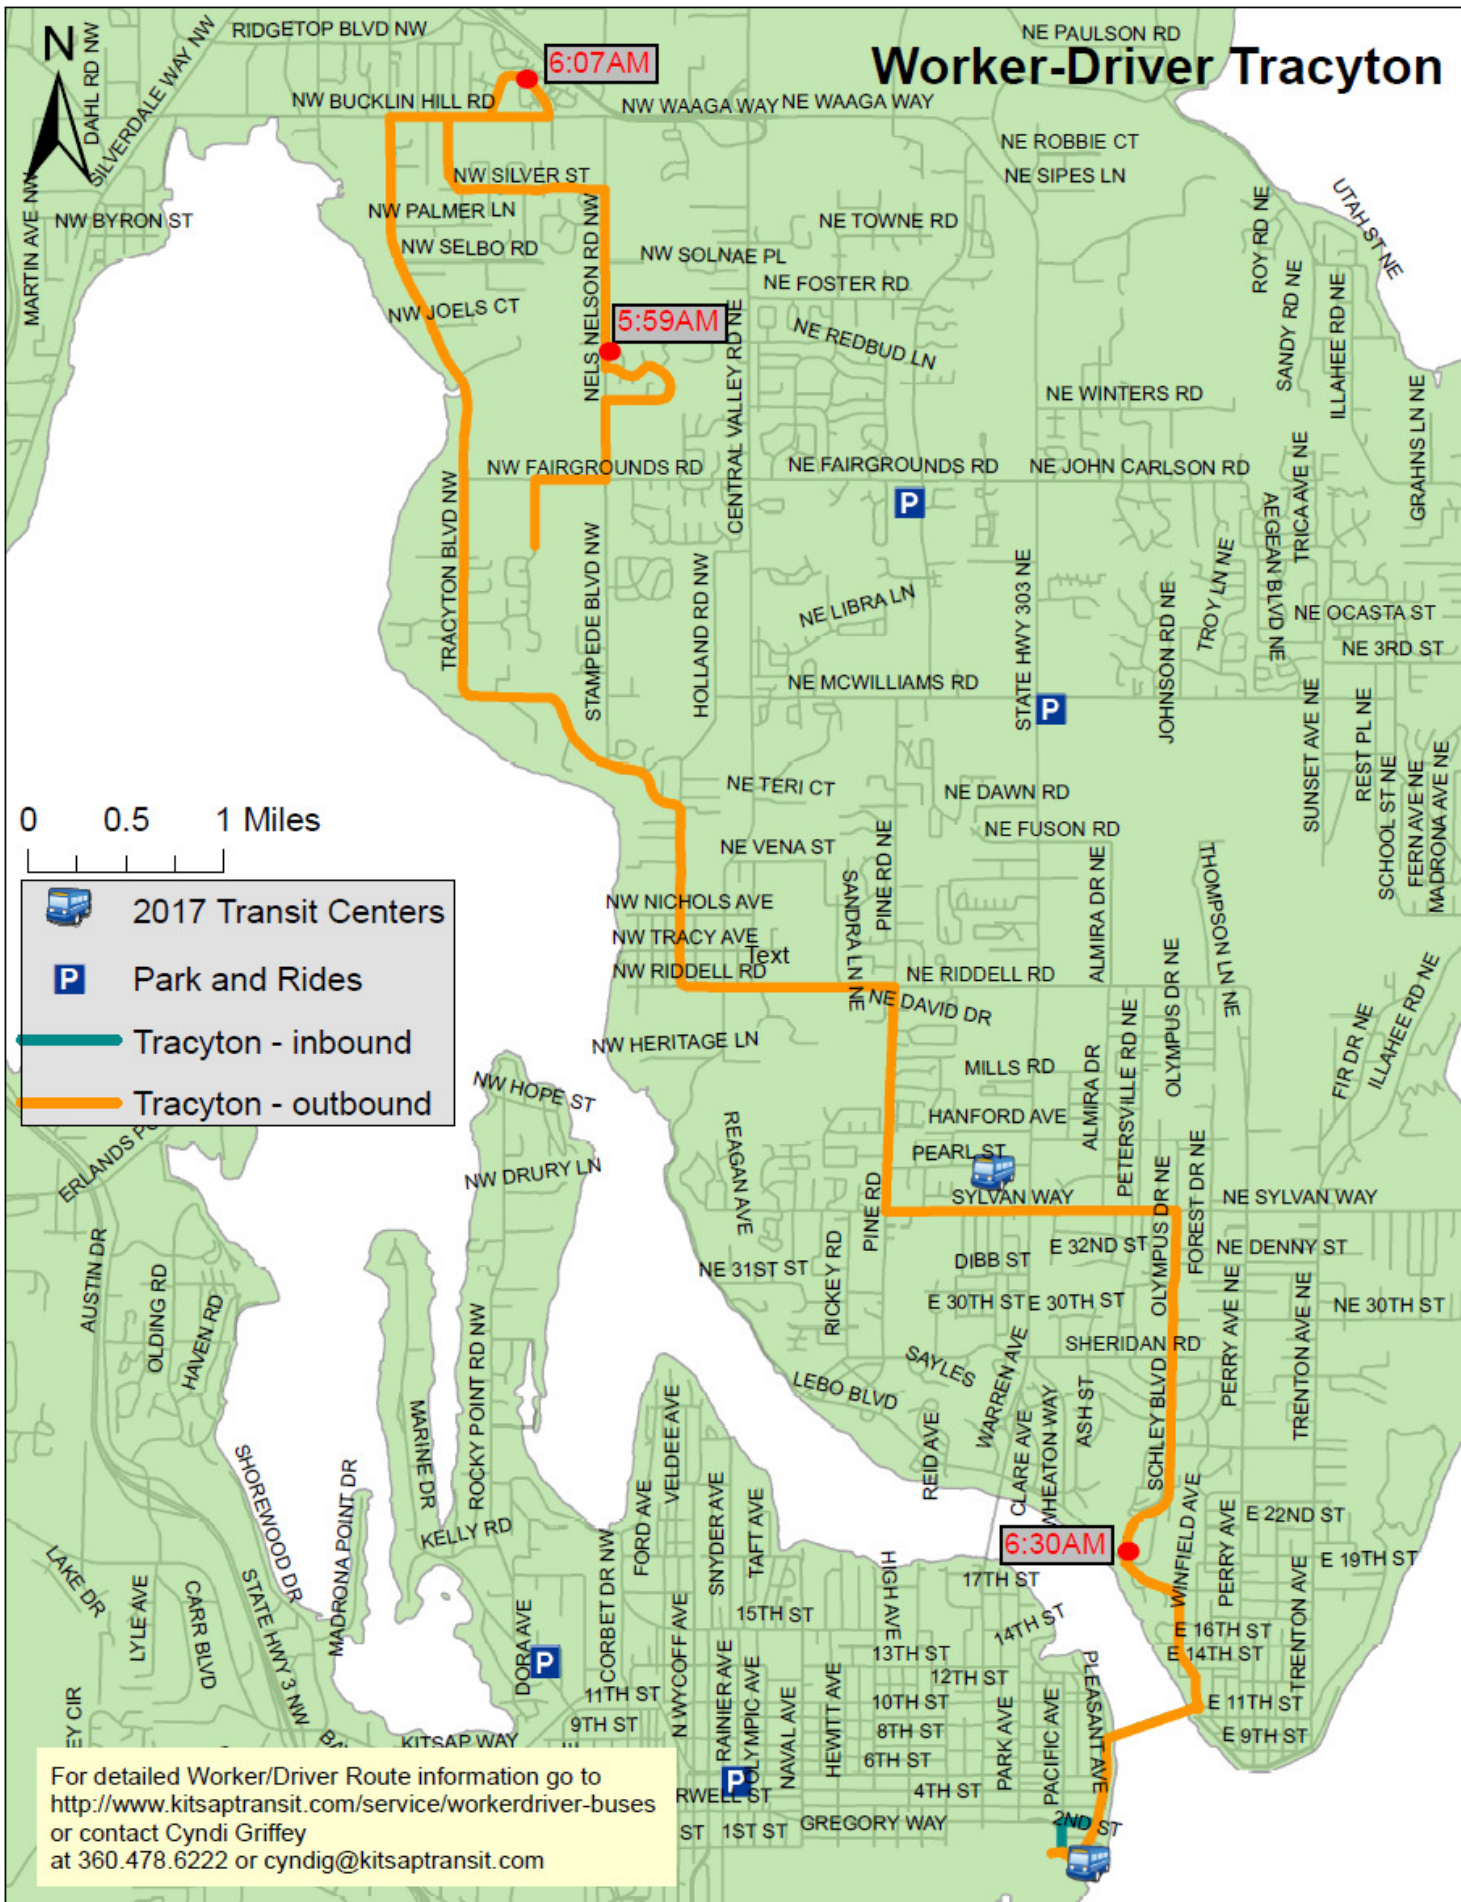

Worker-Driver Tracyton

For detailed Worker/Driver Route information go to <http://www.kitsaptransit.com/service/workerdriver-buses> or contact Cyndi Griffey at 360.478.6222 or cyndig@kitsaptransit.com