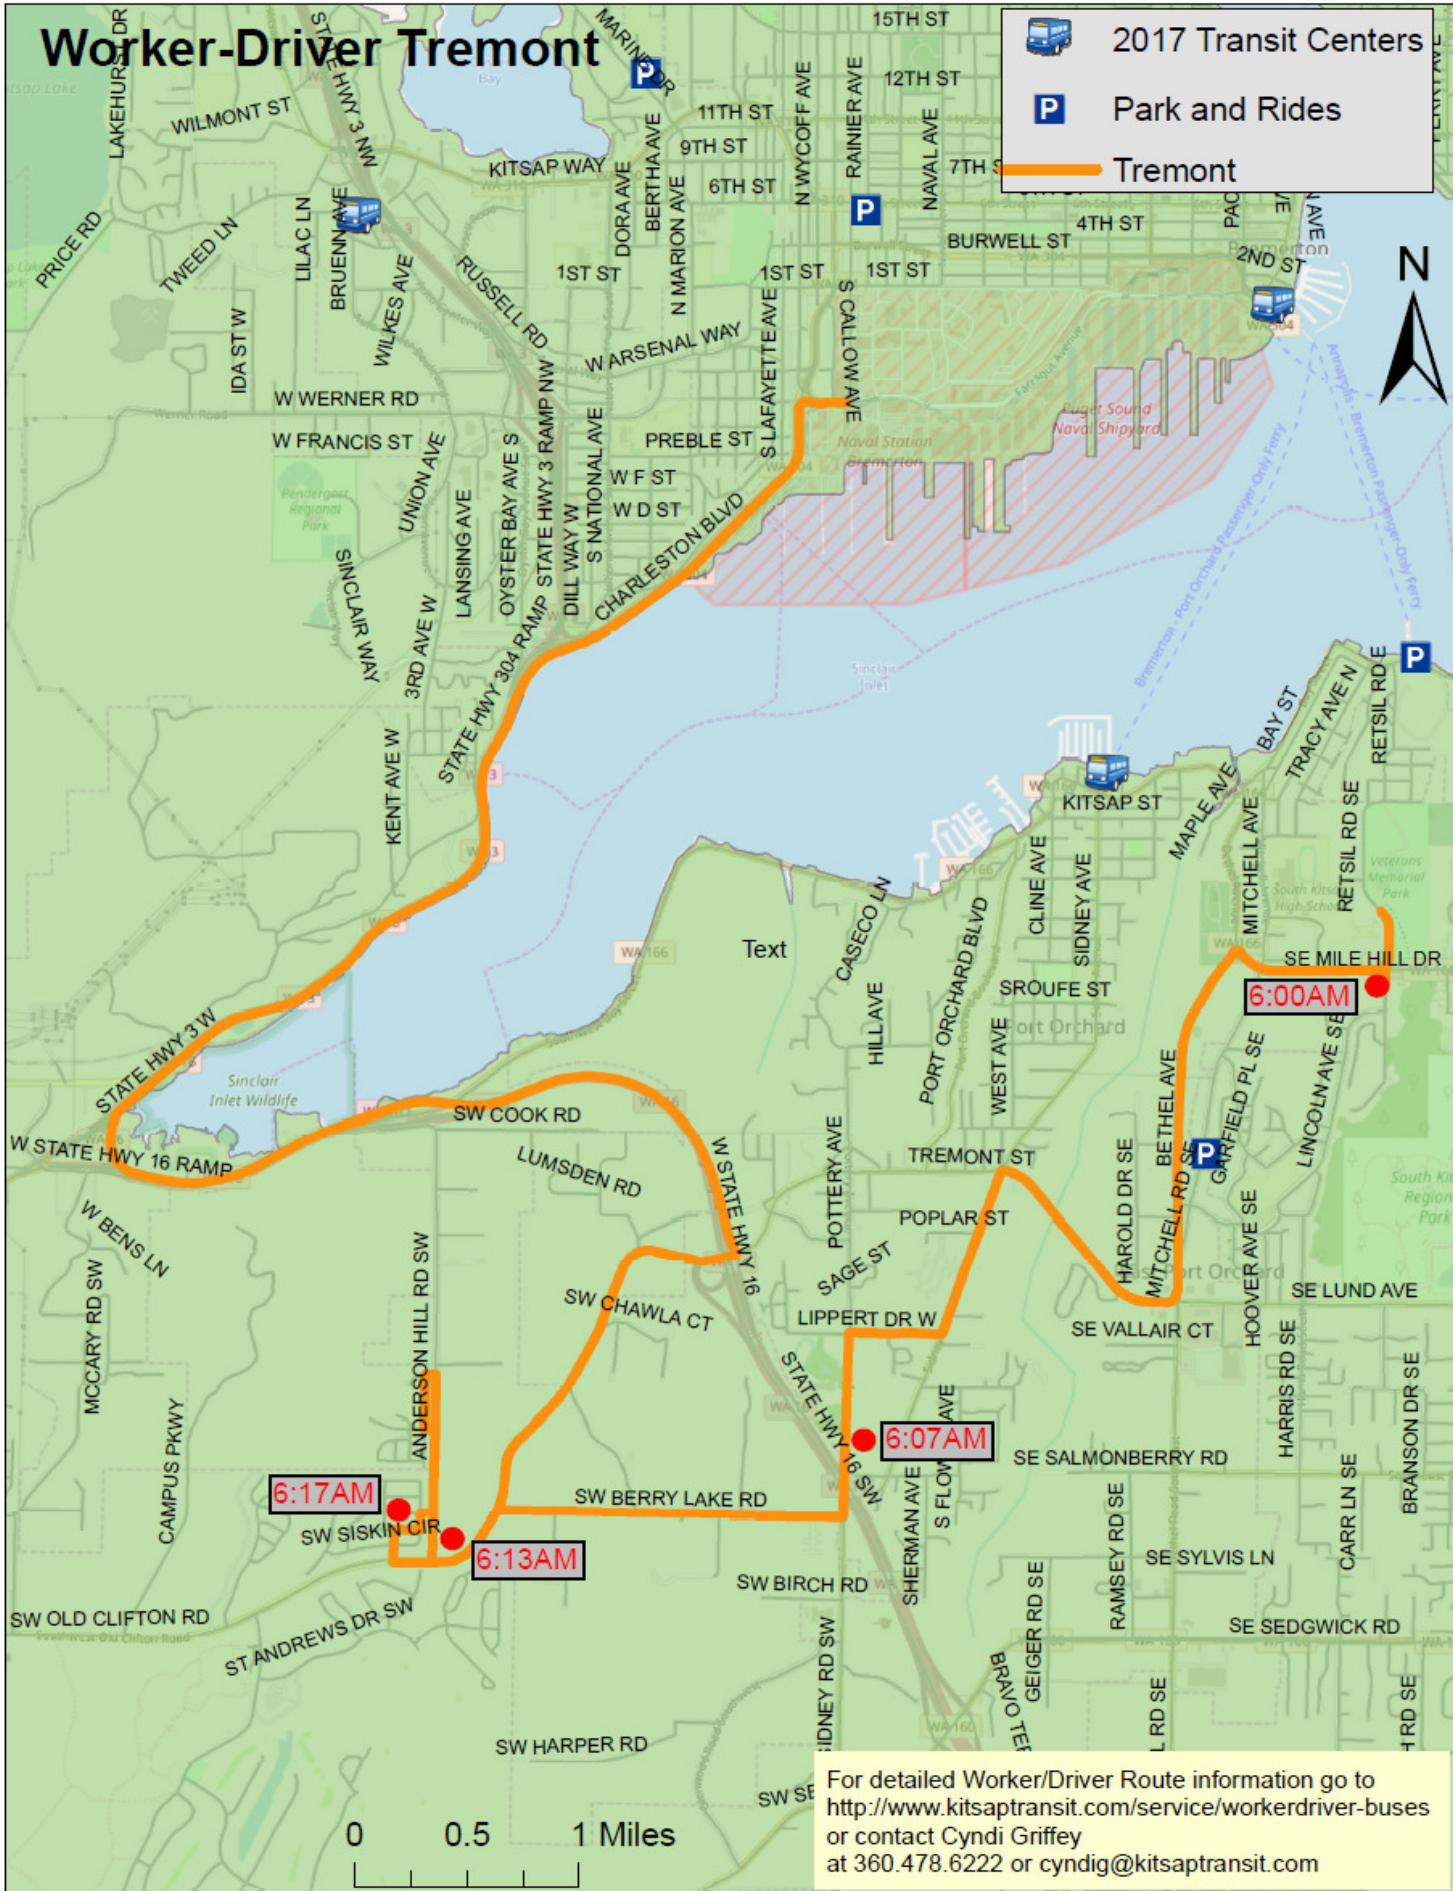

Worker-Driver Tremont

 2017 Transit Centers
 Park and Rides
 Tremont

For detailed Worker/Driver Route information go to <http://www.kitsaptransit.com/service/workerdriver-buses> or contact Cyndi Griffey at 360.478.6222 or cyndig@kitsaptransit.com