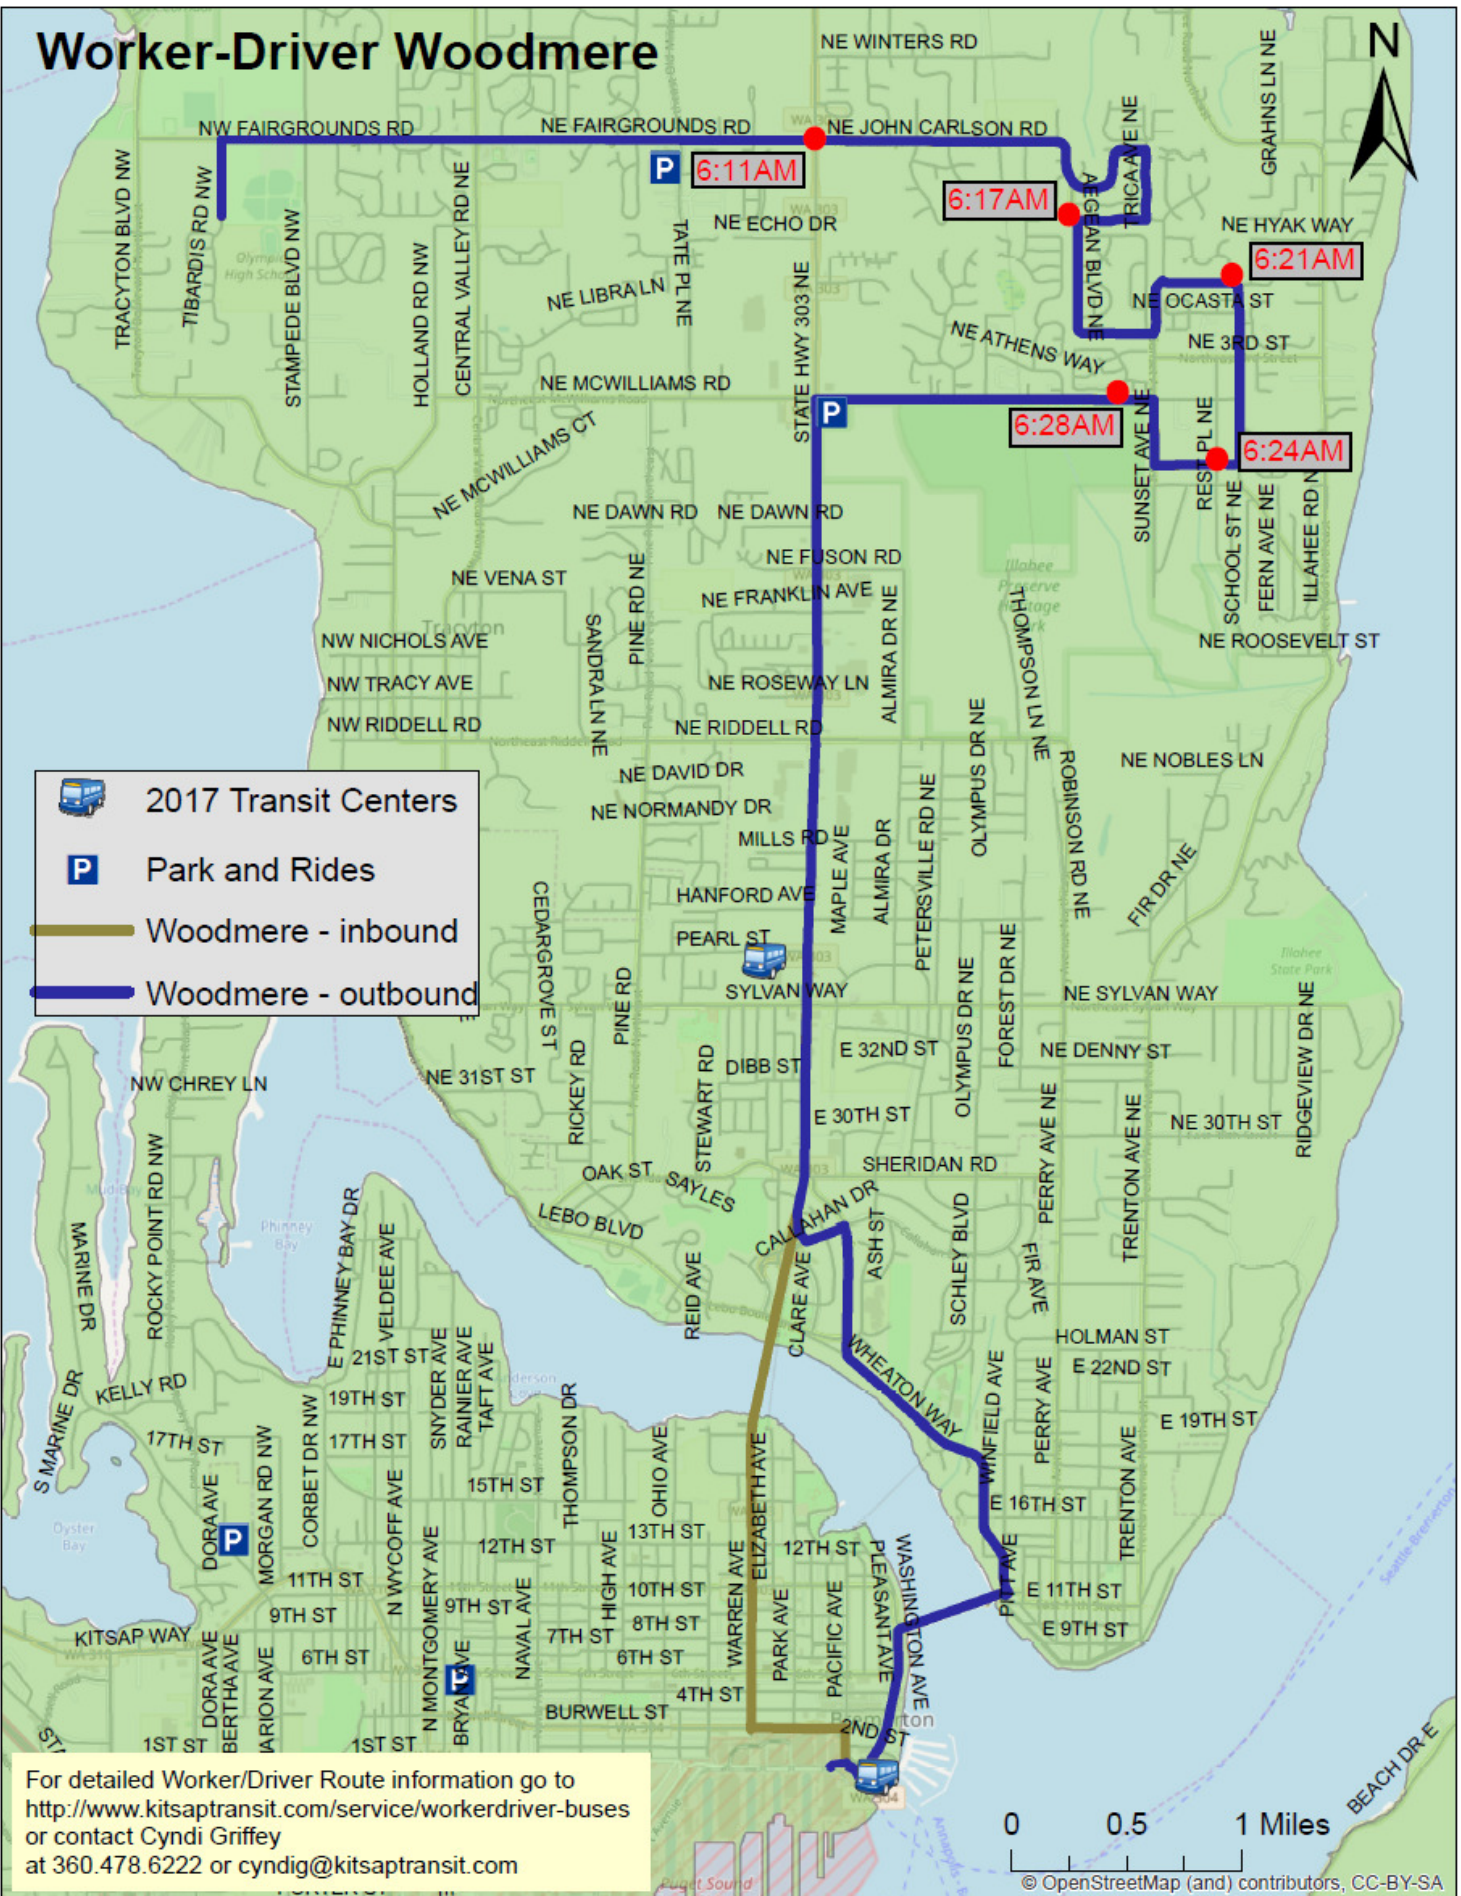

Worker-Driver Woodmere

 2017 Transit Centers

 Park and Rides

 Woodmere - inbound

 Woodmere - outbound

For detailed Worker/Driver Route information go to <http://www.kitsaptransit.com/service/workerdriver-buses> or contact Cyndi Griffey at 360.478.6222 or cyndig@kitsaptransit.com

0 0.5 1 Miles